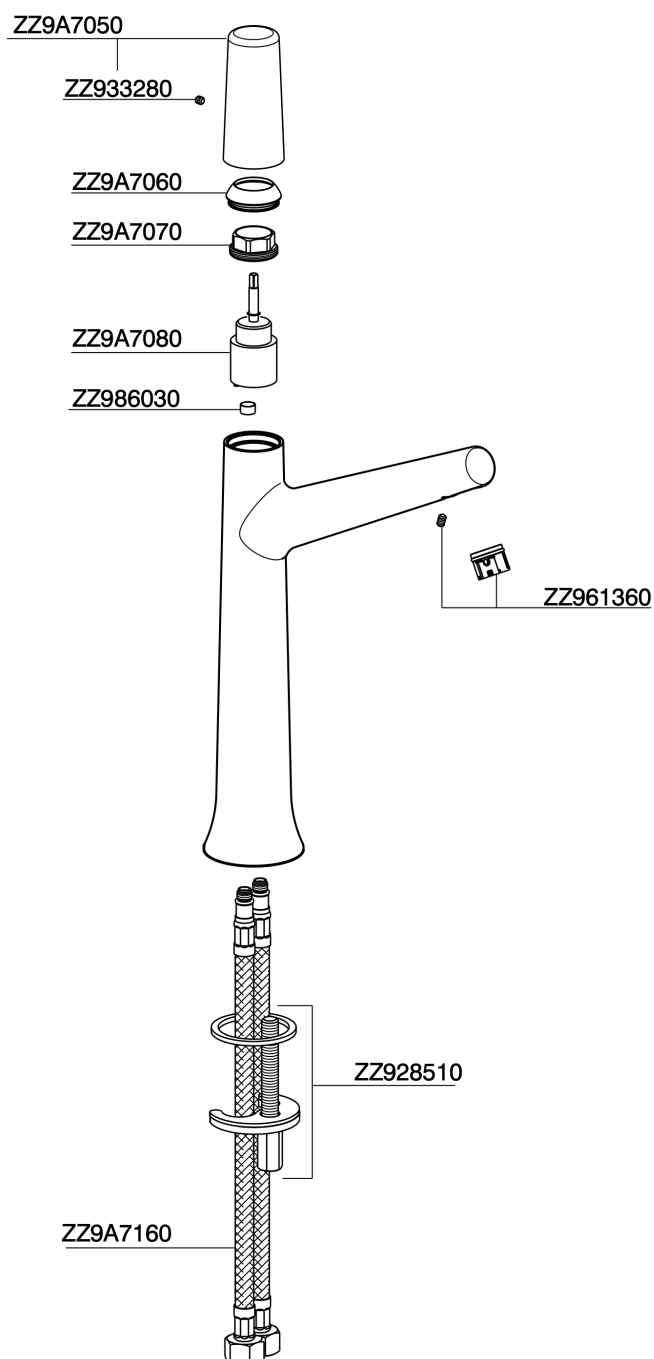

Single lever tall washbasin mixer VITA_VI003544

VI003544

<https://en.cisal.it/single-lever-tall-washbasin-mixer-vita-vi003544>

2026-04-25