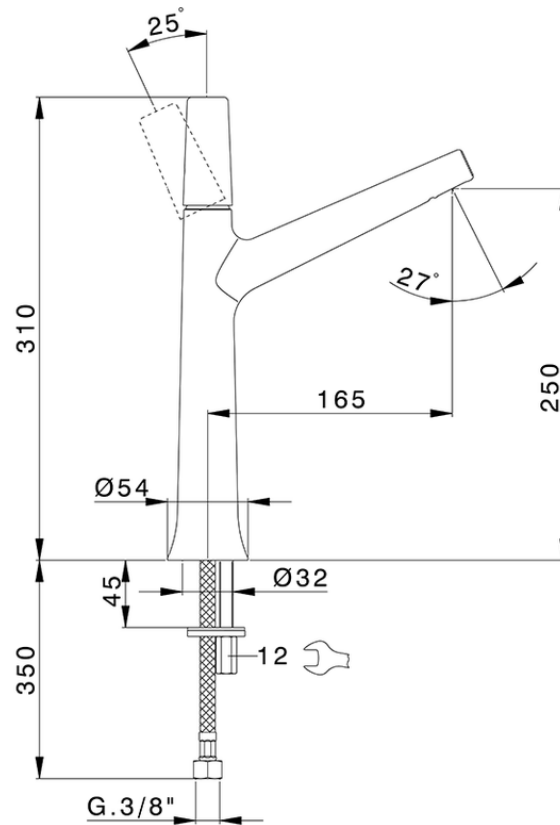

Single lever tall washbasin mixer VITA_VI003544

VI003544

<https://en.cisal.it/single-lever-tall-washbasin-mixer-vita-vi003544>

2026-04-25