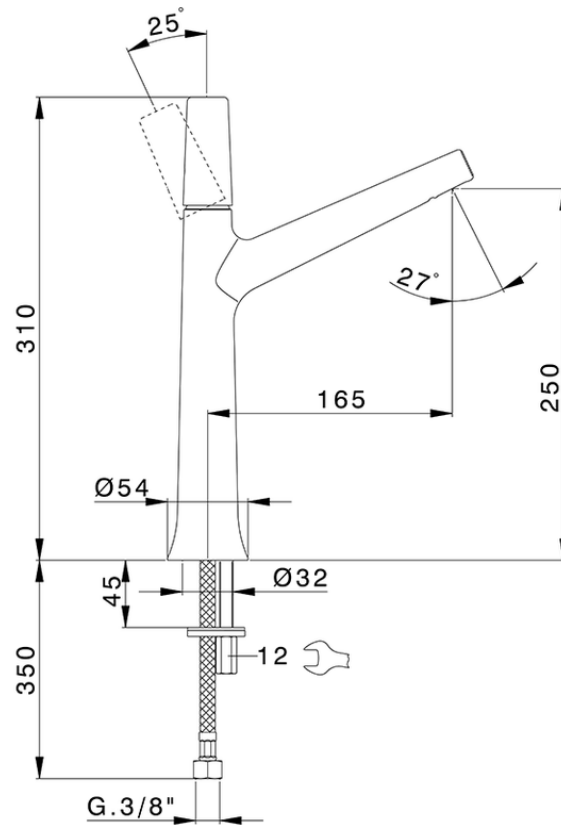

Single lever tall washbasin mixer VITA_VI003544

VI003544

<https://en.cisal.it/single-lever-tall-washbasin-mixer-vita-vi003544>

2026-06-25