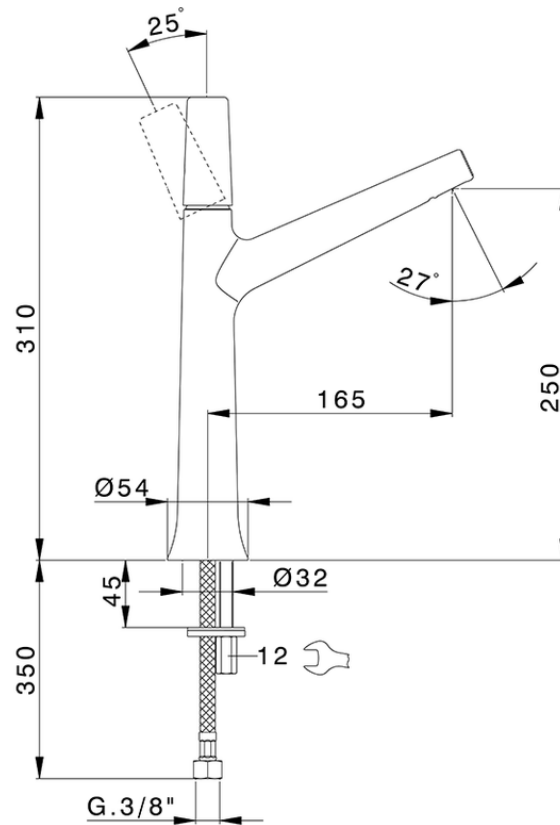

## Single lever tall washbasin mixer VITA\_VI003544

VI003544

<https://en.cisal.it/single-lever-tall-washbasin-mixer-vita-vi003544>

2026-05-15