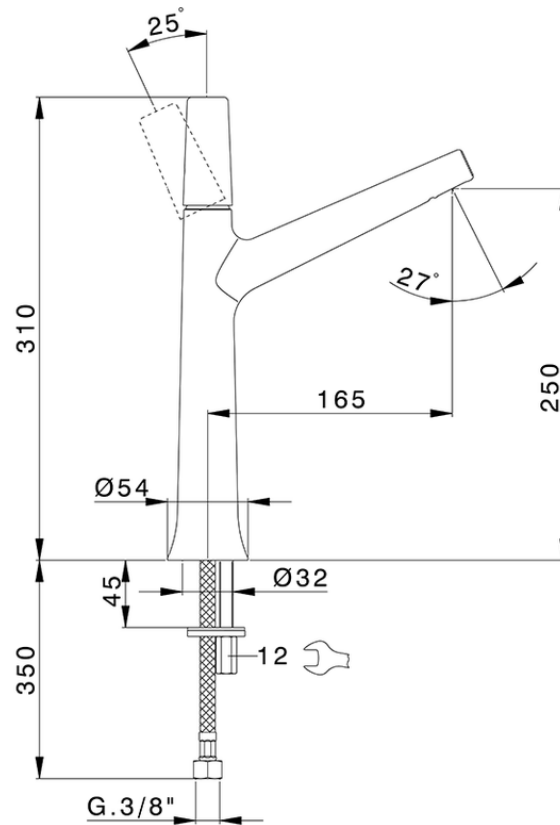

Single lever tall washbasin mixer VITA_VI003544

VI003544

<https://en.cisal.it/single-lever-tall-washbasin-mixer-vita-vi003544>

2026-06-04