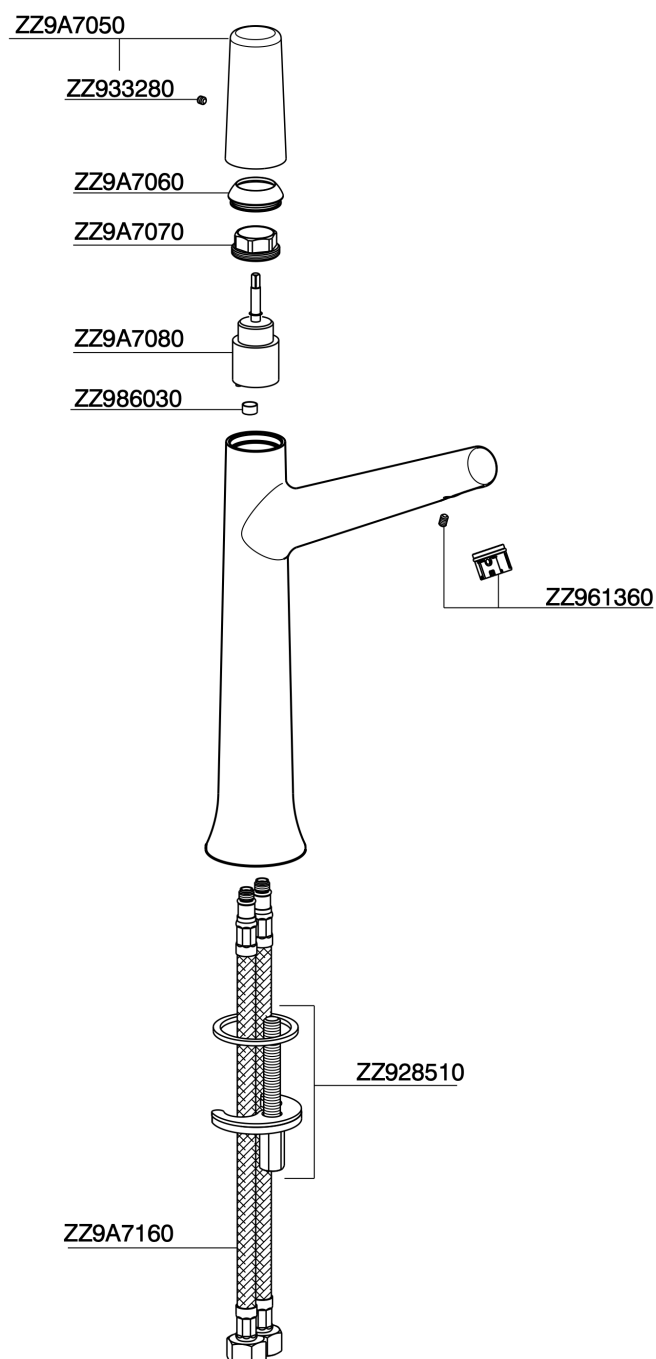

Single lever tall washbasin mixer VITA_VI003544

MODEL **VI003544**

Single lever tall washbasin mixer, without automatic pop-up waste, G.3/8" stainless steel flexible hoses

AVAILABLE FINISHINGS

-  **21** 21 Chrome
-  **2Q** 2Q Black Titanium
-  **40** 40 Matt Black
-  **4Q** 4Q Matt White

CHARACTERISTICS

Cartridge Spare Parts **ZZ9A708000**

25mm Joystick single-lever cartridge

Single lever tall washbasin mixer VITA_VI003544

VI003544

<https://en.cisal.it/single-lever-tall-washbasin-mixer-vita-vi003544>