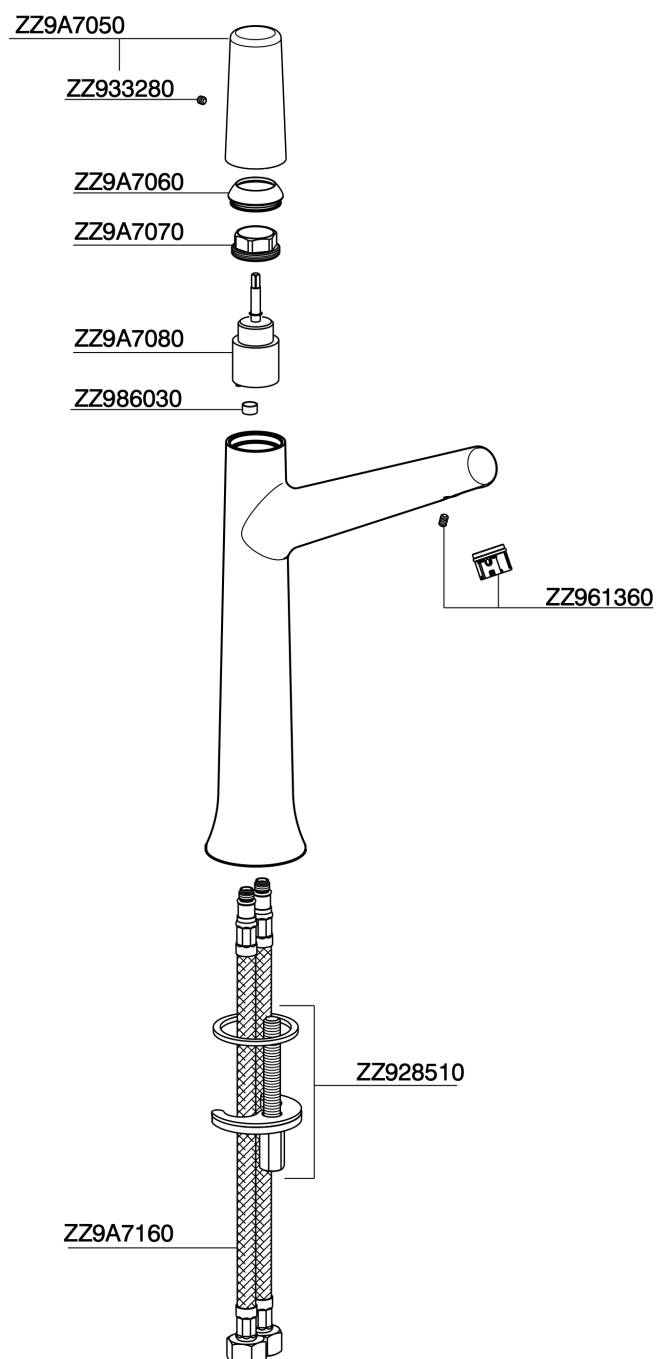

Single lever tall washbasin mixer VITA_VI003544

VI003544

<https://en.cisal.it/single-lever-tall-washbasin-mixer-vita-vi003544>

2026-04-24