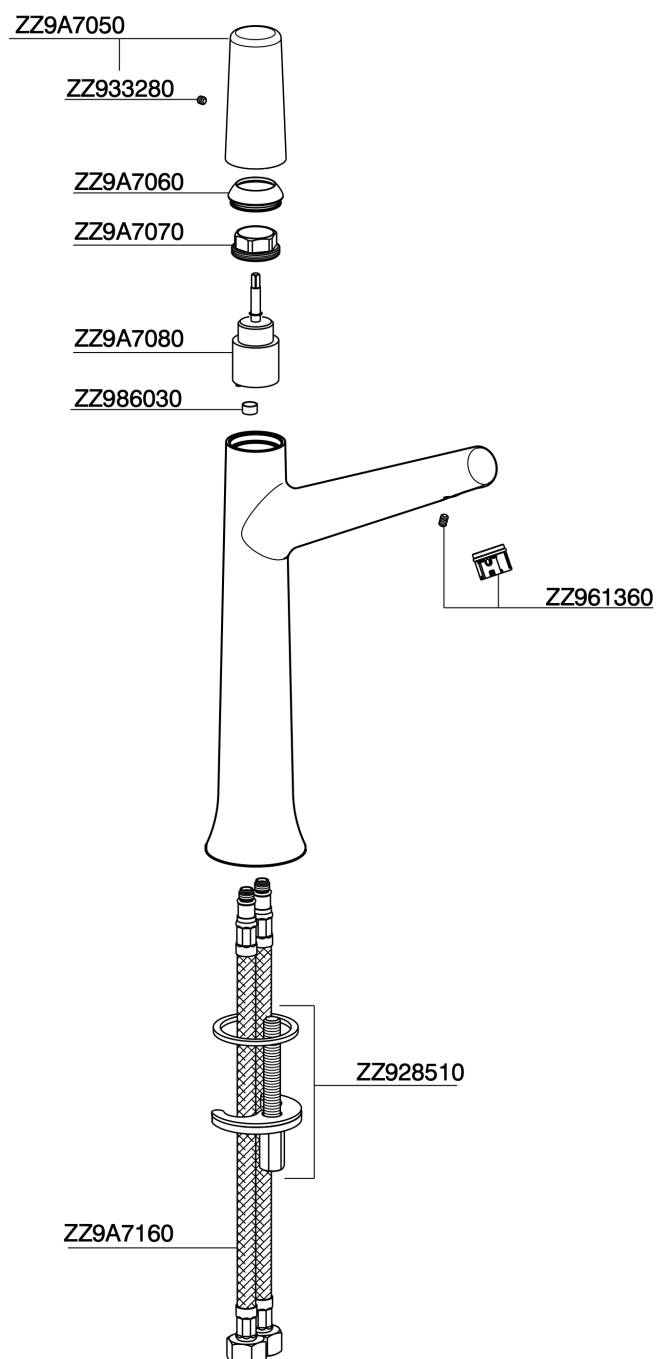

Single lever tall washbasin mixer VITA_VI003544

VI003544

<https://en.cisal.it/single-lever-tall-washbasin-mixer-vita-vi003544>

2026-06-05