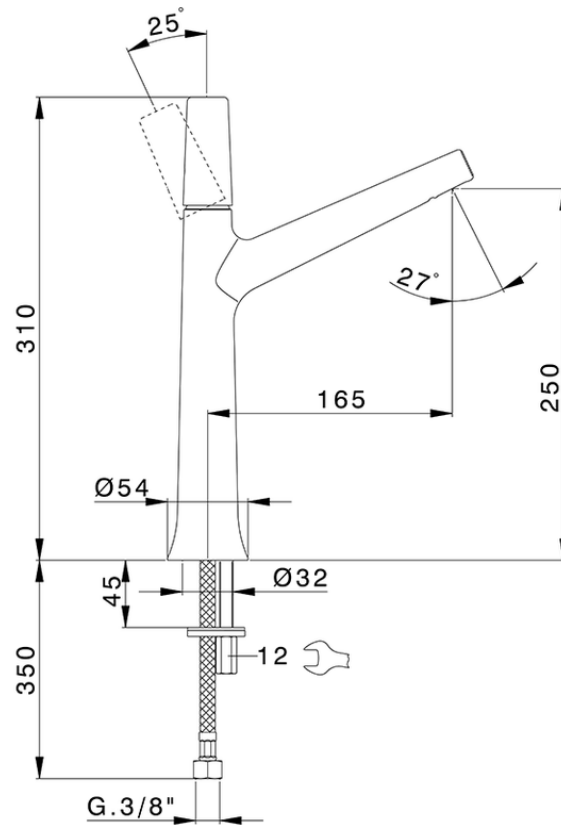

Single lever tall washbasin mixer VITA_VI003544

VI003544

<https://en.cisal.it/single-lever-tall-washbasin-mixer-vita-vi003544>

2026-06-05