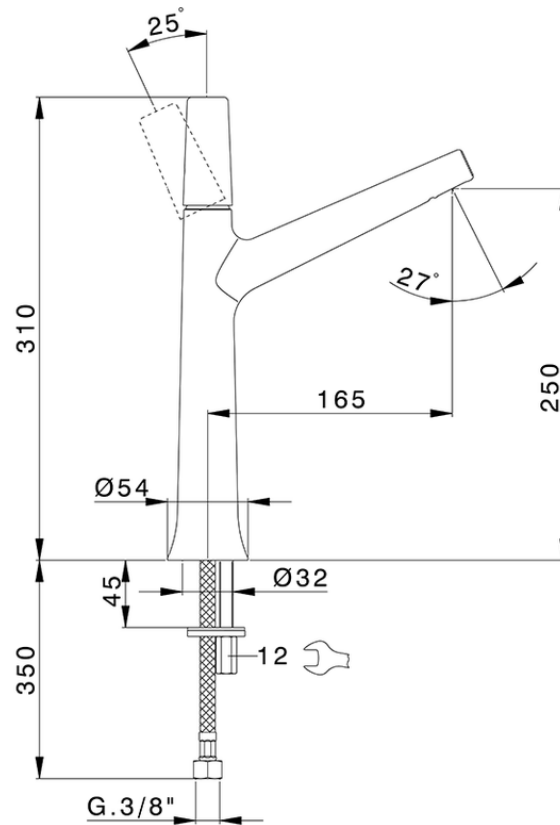

Single lever tall washbasin mixer VITA_VI003544

VI003544

<https://en.cisal.it/single-lever-tall-washbasin-mixer-vita-vi003544>

2026-04-03