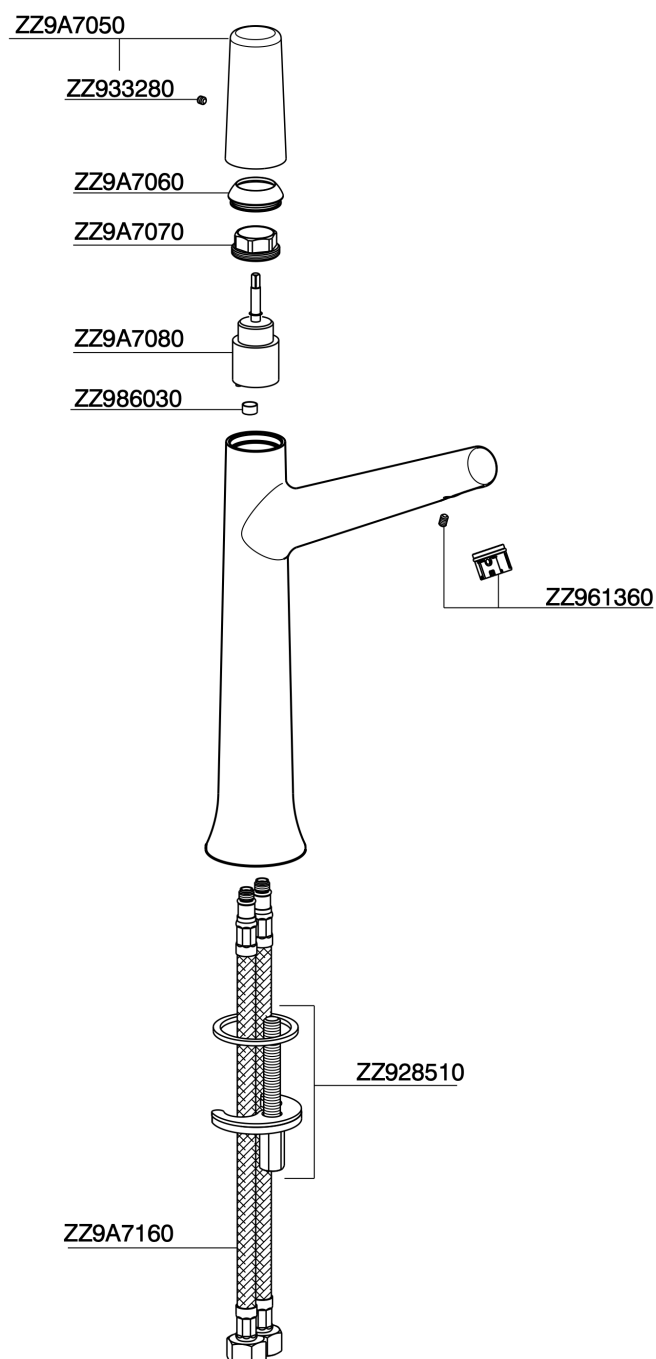

## Single lever tall washbasin mixer VITA\_VI003544

MODEL **VI003544**

Single lever tall washbasin mixer, without automatic pop-up waste, G.3/8" stainless steel flexible hoses

### CHARACTERISTICS

Cartridge Spare Parts **ZZ9A708000**

**25mm Joystick single-lever cartridge**

## Single lever tall washbasin mixer VITA\_VI003544

VI003544

<https://en.cisal.it/single-lever-tall-washbasin-mixer-vita-vi003544>

2026-04-30