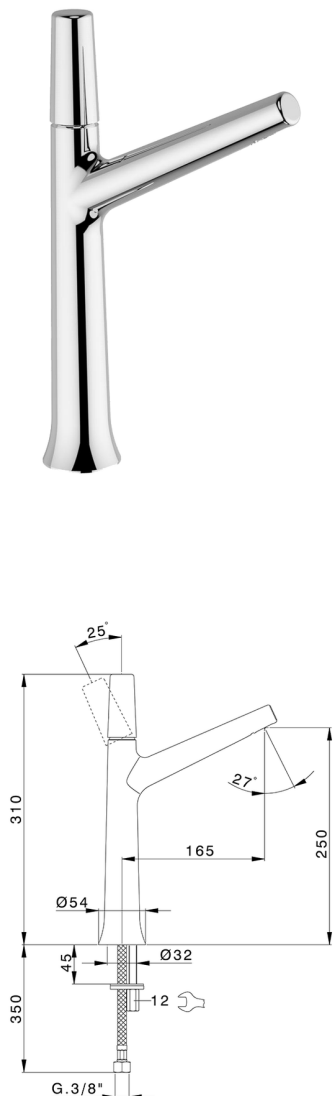

## Single lever tall washbasin mixer VITA\_VI003544

MODEL **VI003544**

Single lever tall washbasin mixer, without automatic pop-up waste, G.3/8" stainless steel flexible hoses

### AVAILABLE FINISHINGS

-  **21** 21 Chrome
-  **2Q** 2Q Black Titanium
-  **40** 40 Matt Black
-  **4Q** 4Q Matt White

### CHARACTERISTICS

Cartridge Spare Parts **ZZ9A708000**

**25mm Joystick single-lever cartridge**

## Single lever tall washbasin mixer VITA\_VI003544

VI003544

<https://en.cisal.it/single-lever-tall-washbasin-mixer-vita-vi003544>

2026-04-30