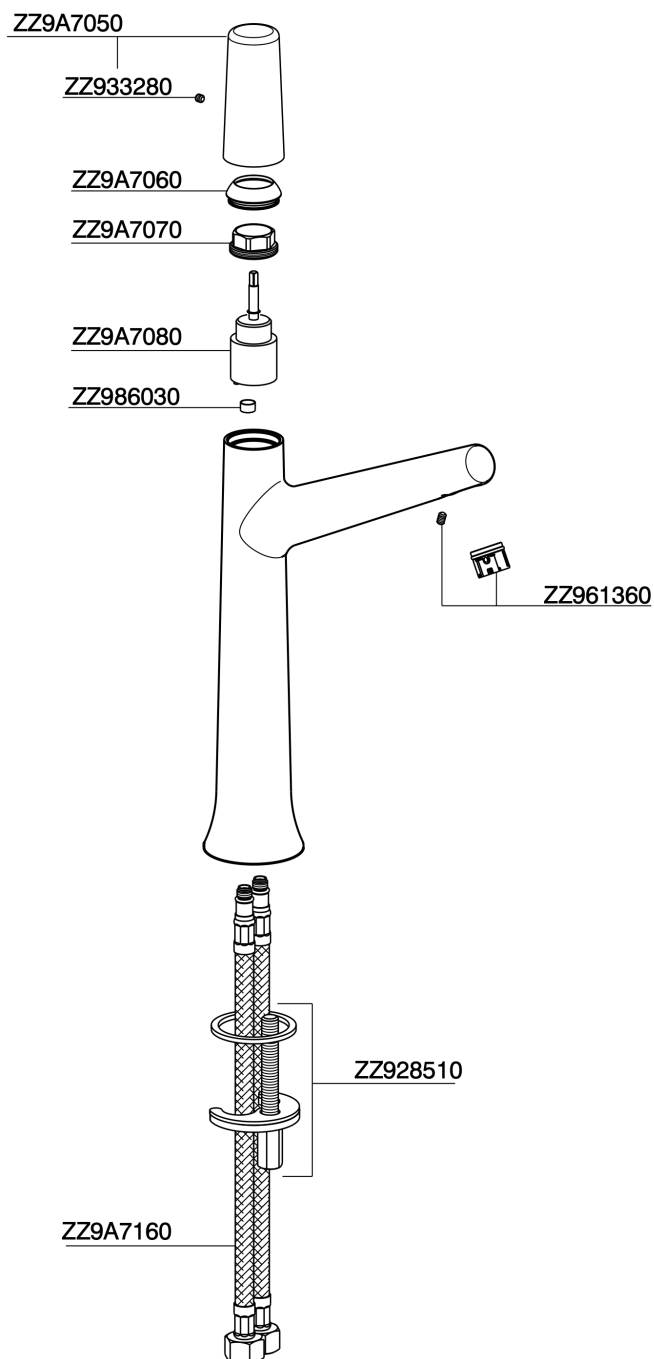

## Single lever tall washbasin mixer VITA\_VI003544

VI003544

<https://en.cisal.it/single-lever-tall-washbasin-mixer-vita-vi003544>

2026-04-03