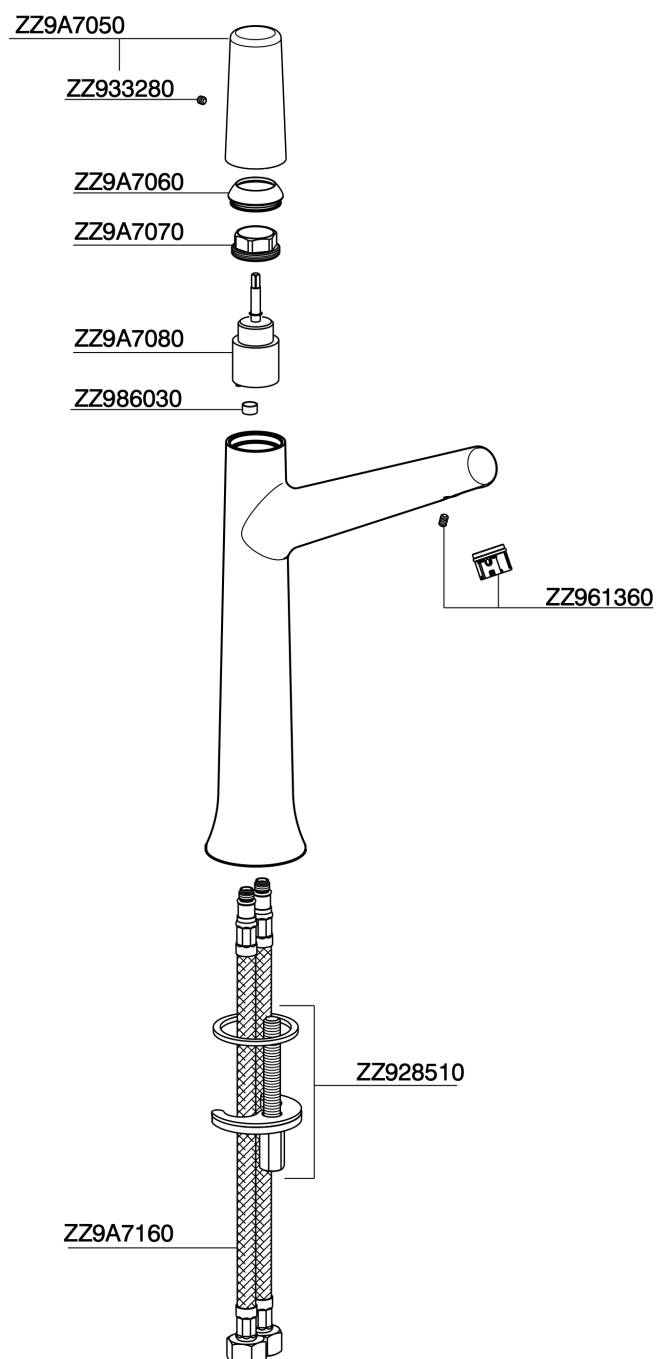

Single lever tall washbasin mixer VITA_VI003544

VI003544

<https://en.cisal.it/single-lever-tall-washbasin-mixer-vita-vi003544>

2026-05-15