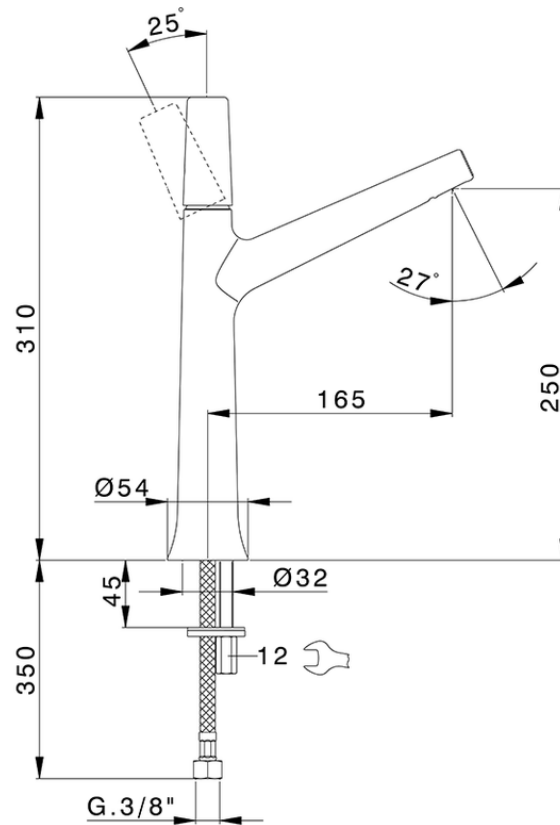

Single lever tall washbasin mixer VITA_VI003544

VI003544

<https://en.cisal.it/single-lever-tall-washbasin-mixer-vita-vi003544>

2026-06-24