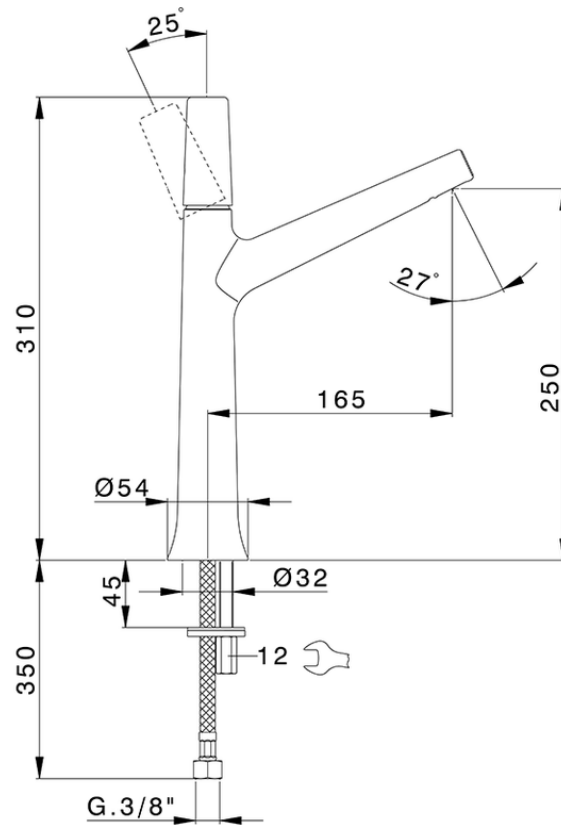

Single lever tall washbasin mixer VITA_VI003544

VI003544

<https://en.cisal.it/single-lever-tall-washbasin-mixer-vita-vi003544>

2026-06-04