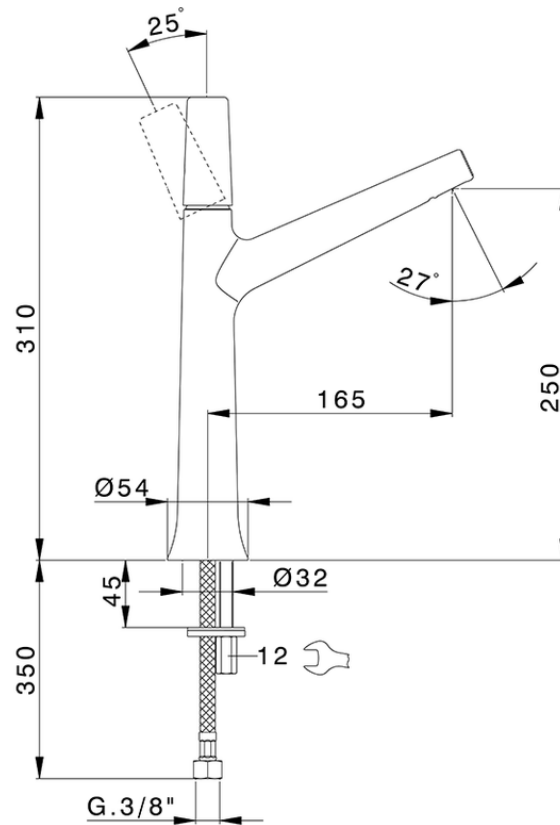

Single lever tall washbasin mixer VITA_VI003544

VI003544

<https://en.cisal.it/single-lever-tall-washbasin-mixer-vita-vi003544>

2026-04-24