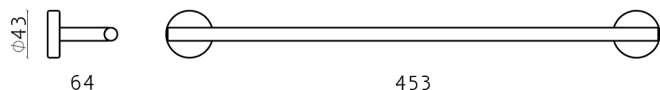

## Towel holder XION\_XI090105

MODEL **XI090105**

Towel holder, Inox AISI 304

AVAILABLE FINISHINGS

 **D1** D1 Brushed Inox

CHARACTERISTICS

2026-04-27