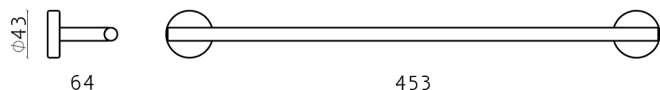

Towel holder XION_XI090105

MODEL **XI090105**

Towel holder, Inox AISI 304

AVAILABLE FINISHINGS

 **D1** D1 Brushed Inox

CHARACTERISTICS

2026-05-17