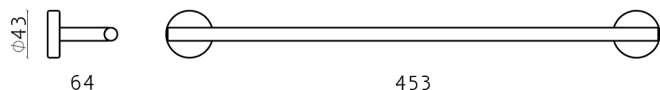

## Towel holder XION\_XI090105

MODEL **XI090105**

Towel holder, Inox AISI 304

AVAILABLE FINISHINGS

 **D1** D1 Brushed Inox

CHARACTERISTICS

2026-04-06