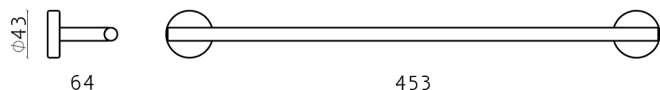

Towel holder XION_XI090105

MODEL **XI090105**

Towel holder, Inox AISI 304

AVAILABLE FINISHINGS

 **D1** D1 Brushed Inox

CHARACTERISTICS

2026-06-13