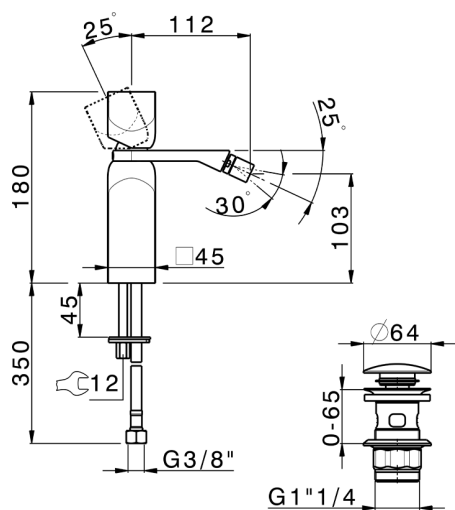

Single lever bidet mixer HI-RISE_RI000554

MODEL **RI000554**

Single lever bidet mixer, with 1"1/4 automatic pop up waste, G.3/8" stainless steel flexible hoses

AVAILABLE FINISHINGS

-  **21** 21 Chrome
-  **6X** 6X Matt White/Brushed Gold
-  **6V** 6V Matt White/Brushed Nickel
-  **5G** 5G Rose Gold
-  **4Q** 4Q Matt White
-  **40** 40 Matt Black
-  **2W** 2W Brushed Gold
-  **2F** 2F Brushed Nickel
-  **24** 24 Gold
-  **7W** 7W Matt Black/Brushed Gold

CHARACTERISTICS

Cartridge Spare Parts

ZZ96550000

25 mm Cartridge

2025-04-18