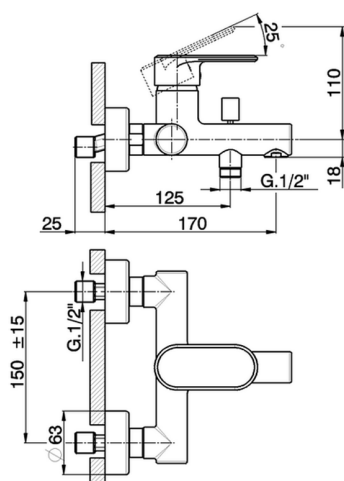

## Single lever bath mixer LINEAVIVA\_LV000130

MODEL **LV000130**

Single lever bath mixer, without shower set, 1/2" M flexible connection

### CHARACTERISTICS

Cartridge Spare Parts **ZZ95435000**

**35 mm Cartridge**

### EcoStop

EcoStop feature limits water flow to approximately 50% of maximum output with one point of resistance on setting. Push slightly past the middle stop only when full water output is required. This will save water up to 50%.