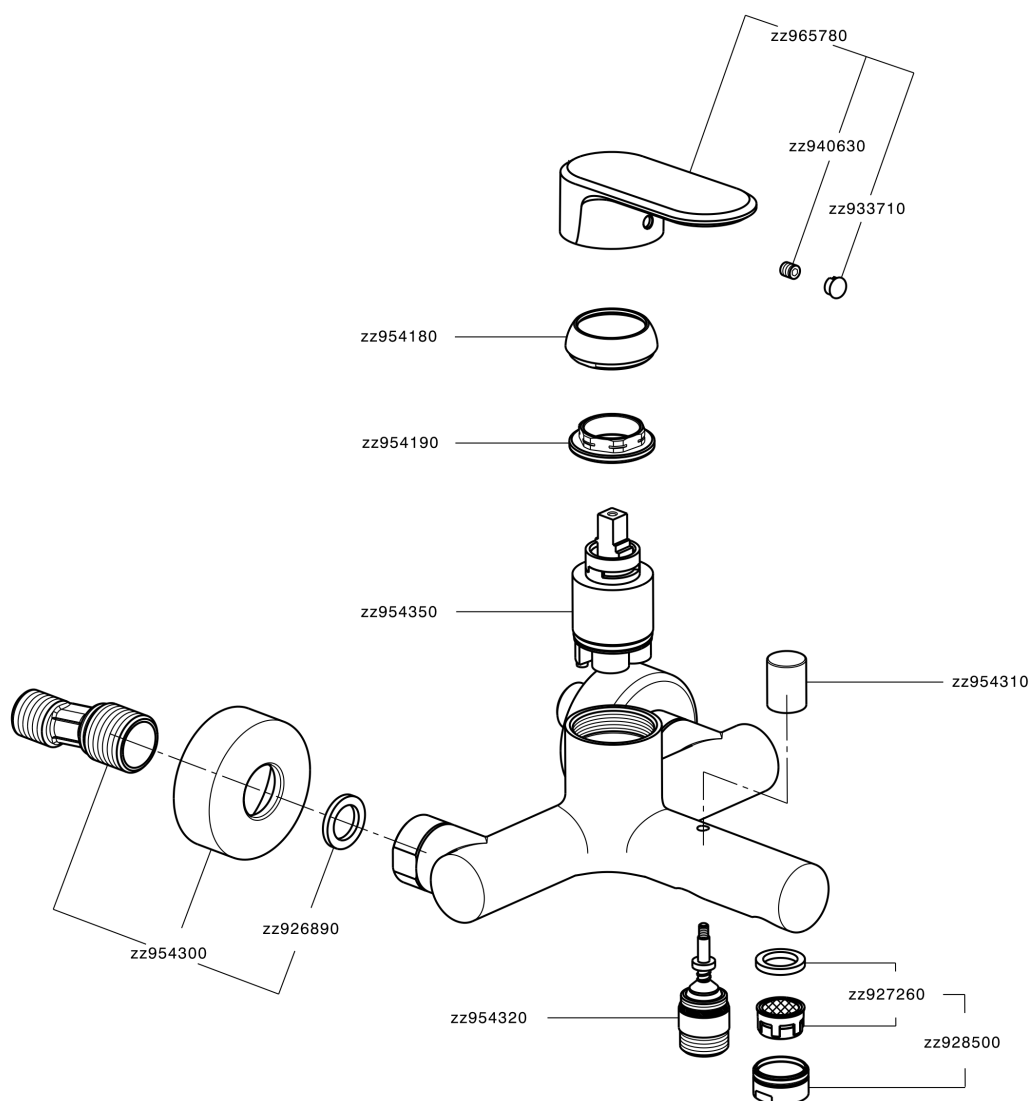

## Single lever bath mixer LINEAVIVA\_LV000130

MODEL **LV000130**

Single lever bath mixer, without shower set, 1/2" M flexible connection

### CHARACTERISTICS

Cartridge Spare Parts **ZZ95435000**

**35 mm Cartridge**

### EcoStop

EcoStop feature limits water flow to approximately 50% of maximum output with one point of resistance on setting. Push slightly past the middle stop only when full water output is required. This will save water up to 50%.

## Single lever bath mixer LINEAVIVA\_LV000130

LV000130

<https://en.cisal.it/single-lever-bath-mixer-lineaviva-lv000130>

2026-04-06