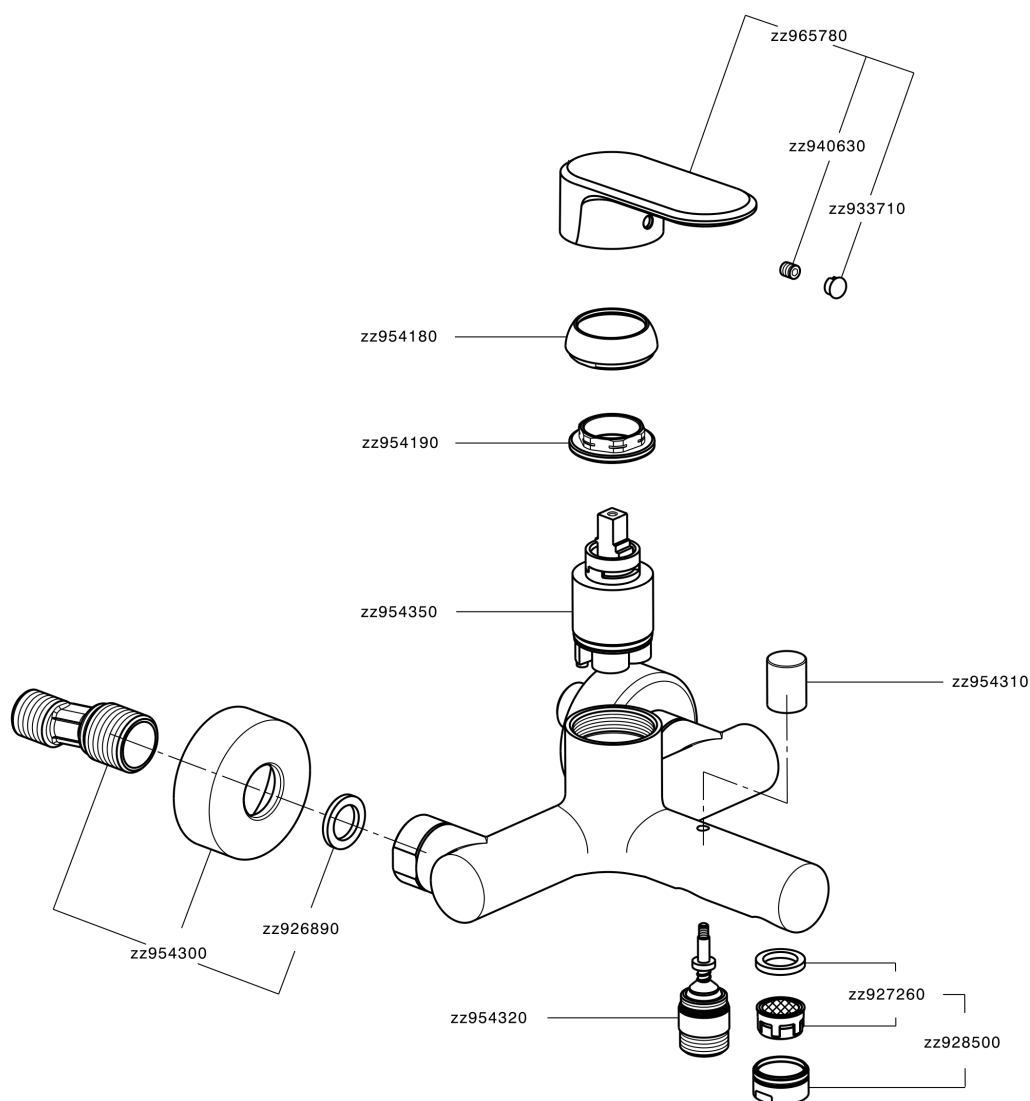

## Single lever bath mixer LINEAVIVA\_LV000130

LV000130

<https://en.cisal.it/single-lever-bath-mixer-lineaviva-lv000130>

2026-06-05