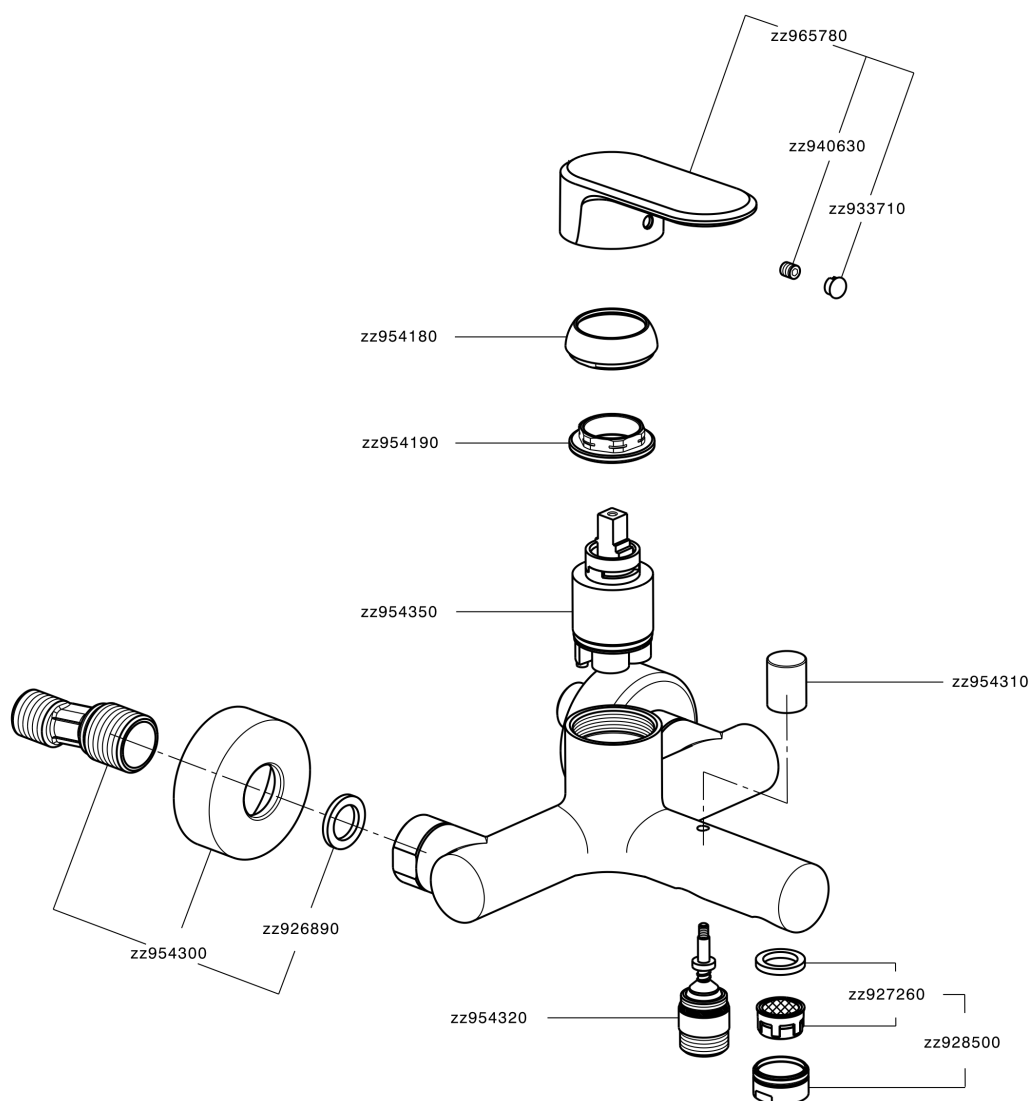

Single lever bath mixer LINEAVIVA_LV000130

MODEL **LV000130**

Single lever bath mixer, without shower set, 1/2" M flexible connection

AVAILABLE FINISHINGS

-  **21** 21 Chrome
-  **2B** 2B Polished Nickel
-  **2F** 2F Brushed Nickel
-  **40** 40 Matt Black
-  **4Q** 4Q Matt White

CHARACTERISTICS

Cartridge Spare Parts **ZZ95435000**

35 mm Cartridge

EcoStop

EcoStop feature limits water flow to approximately 50% of maximum output with one point of resistance on setting. Push slightly past the middle stop only when full water output is required. This will save water up to 50%.

Single lever bath mixer LINEAVIVA_LV000130

LV000130

<https://en.cisal.it/single-lever-bath-mixer-lineaviva-lv000130>

2026-04-07