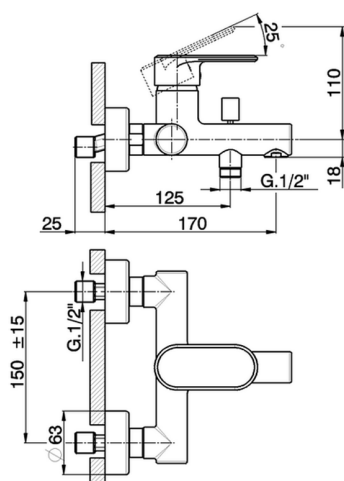

Single lever bath mixer LINEAVIVA_LV000130

MODEL **LV000130**

Single lever bath mixer, without shower set, 1/2" M flexible connection

AVAILABLE FINISHINGS

-  **21** 21 Chrome
-  **2B** 2B Polished Nickel
-  **2F** 2F Brushed Nickel
-  **40** 40 Matt Black
-  **4Q** 4Q Matt White

CHARACTERISTICS

Cartridge Spare Parts **ZZ95435000**

35 mm Cartridge

EcoStop

EcoStop feature limits water flow to approximately 50% of maximum output with one point of resistance on setting. Push slightly past the middle stop only when full water output is required. This will save water up to 50%.

Single lever bath mixer LINEAVIVA_LV000130

LV000130

<https://en.cisal.it/single-lever-bath-mixer-lineaviva-lv000130>

2026-04-07