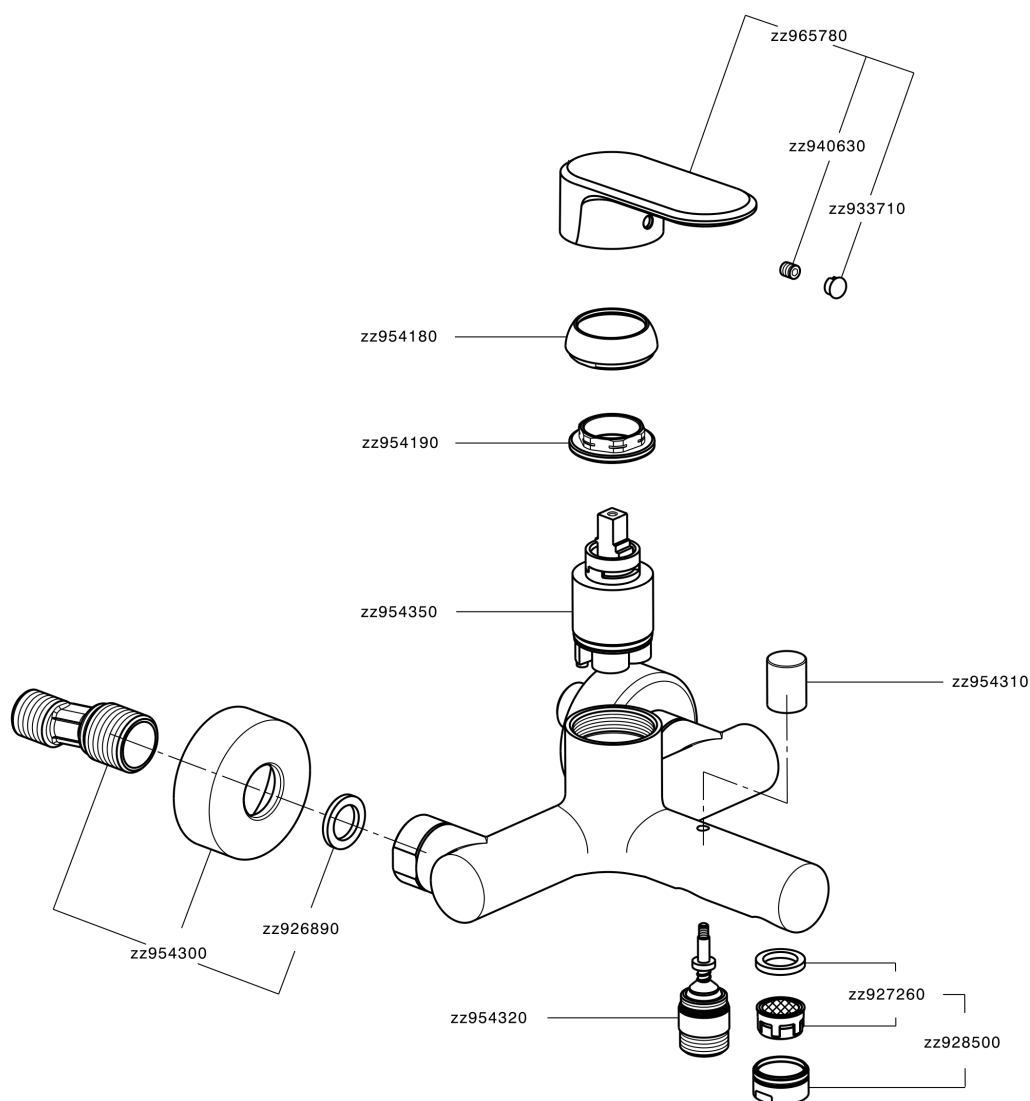

Single lever bath mixer LINEAVIVA_LV000130

LV000130

<https://en.cisal.it/single-lever-bath-mixer-lineaviva-lv000130>

2026-04-07