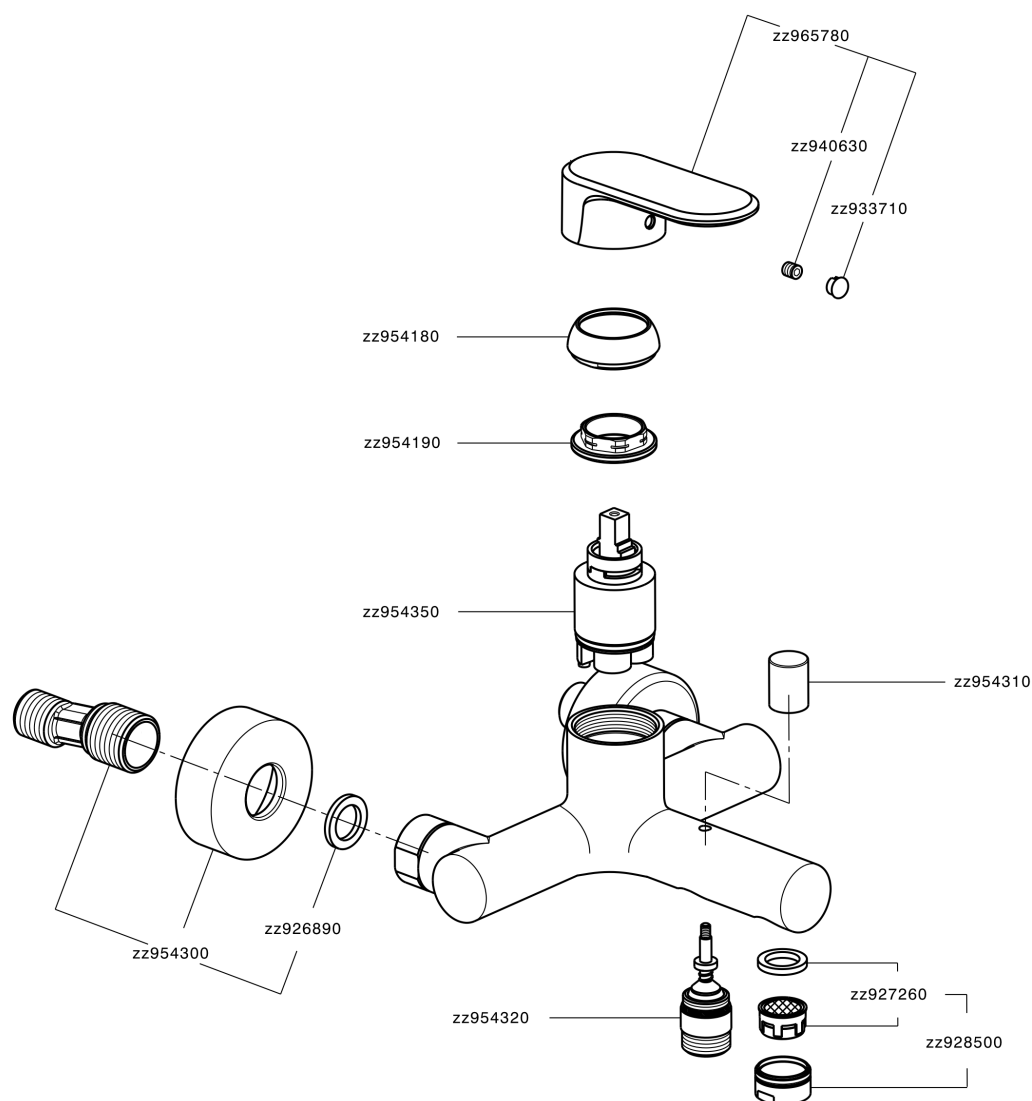

## Single lever bath mixer LINEAVIVA\_LV000130

MODEL **LV000130**

Single lever bath mixer, without shower set, 1/2" M flexible connection

### CHARACTERISTICS

Cartridge Spare Parts **ZZ95435000**

**35 mm Cartridge**

### EcoStop

EcoStop feature limits water flow to approximately 50% of maximum output with one point of resistance on setting. Push slightly past the middle stop only when full water output is required. This will save water up to 50%.

## Single lever bath mixer LINEAVIVA\_LV000130

LV000130

<https://en.cisal.it/single-lever-bath-mixer-lineaviva-lv000130>

2026-06-05