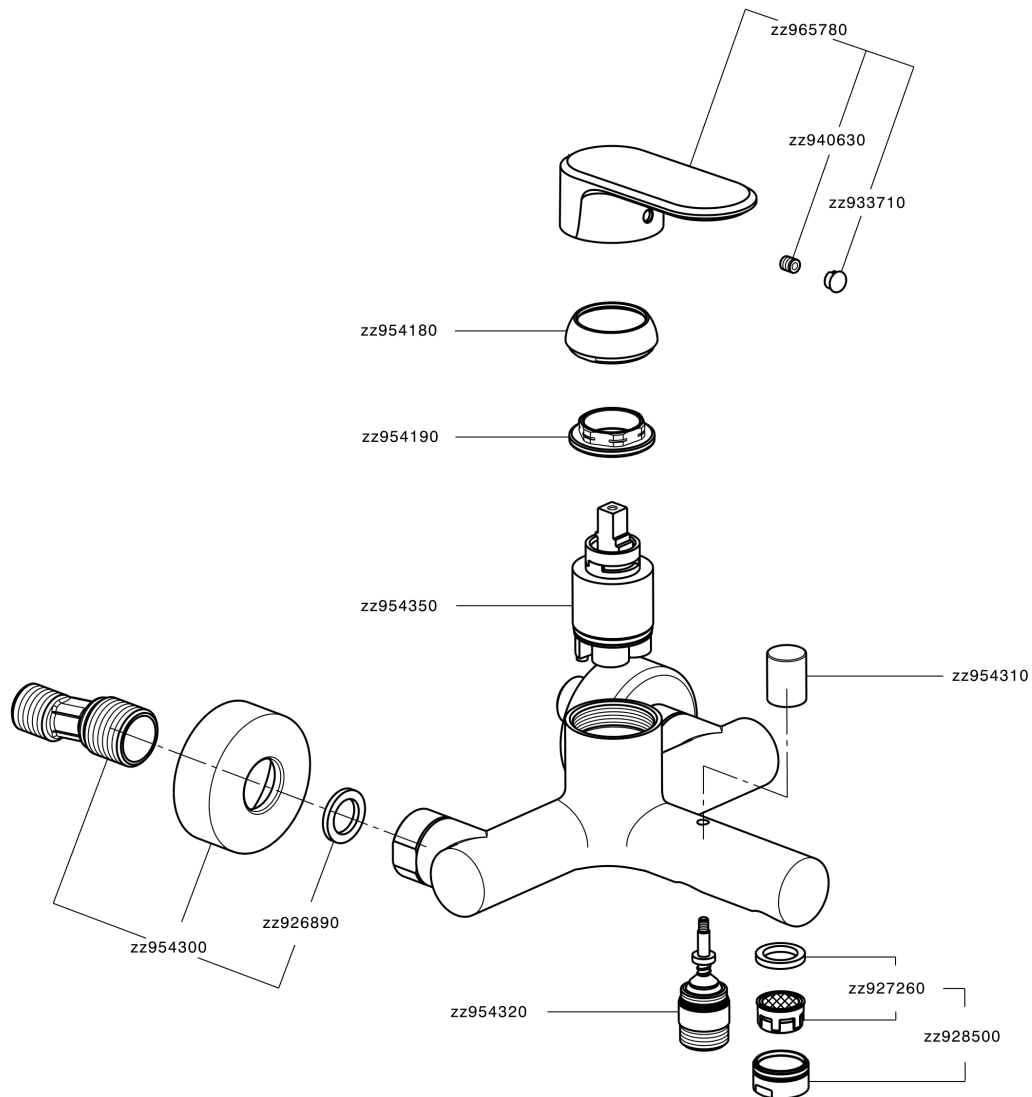

Single lever bath mixer LINEAVIVA_LV000130

MODEL **LV000130**

Single lever bath mixer, without shower set, 1/2" M flexible connection

AVAILABLE FINISHINGS

-  **21** 21 Chrome
-  **2B** 2B Polished Nickel
-  **2F** 2F Brushed Nickel
-  **40** 40 Matt Black
-  **4Q** 4Q Matt White

CHARACTERISTICS

Cartridge Spare Parts **ZZ95435000**

35 mm Cartridge

EcoStop

EcoStop feature limits water flow to approximately 50% of maximum output with one point of resistance on setting. Push slightly past the middle stop only when full water output is required. This will save water up to 50%.

Single lever bath mixer LINEAVIVA_LV000130

LV000130

<https://en.cisal.it/single-lever-bath-mixer-lineaviva-lv000130>

2026-04-05