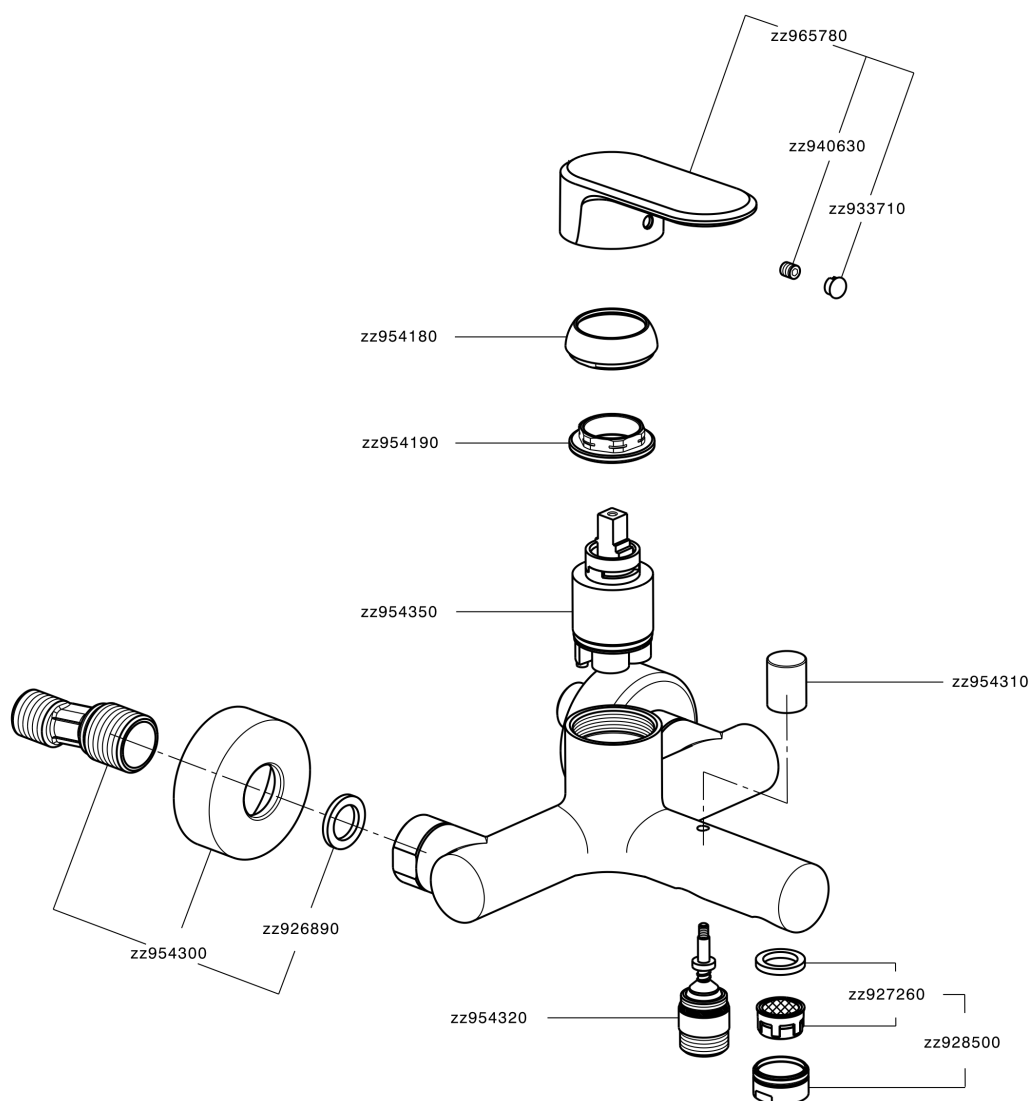

## Single lever bath mixer LINEAVIVA\_LV000130

MODEL **LV000130**

Single lever bath mixer, without shower set, 1/2" M flexible connection

### CHARACTERISTICS

Cartridge Spare Parts **ZZ95435000**

**35 mm Cartridge**

### EcoStop

EcoStop feature limits water flow to approximately 50% of maximum output with one point of resistance on setting. Push slightly past the middle stop only when full water output is required. This will save water up to 50%.

## Single lever bath mixer LINEAVIVA\_LV000130

LV000130

<https://en.cisal.it/single-lever-bath-mixer-lineaviva-lv000130>

2026-06-25