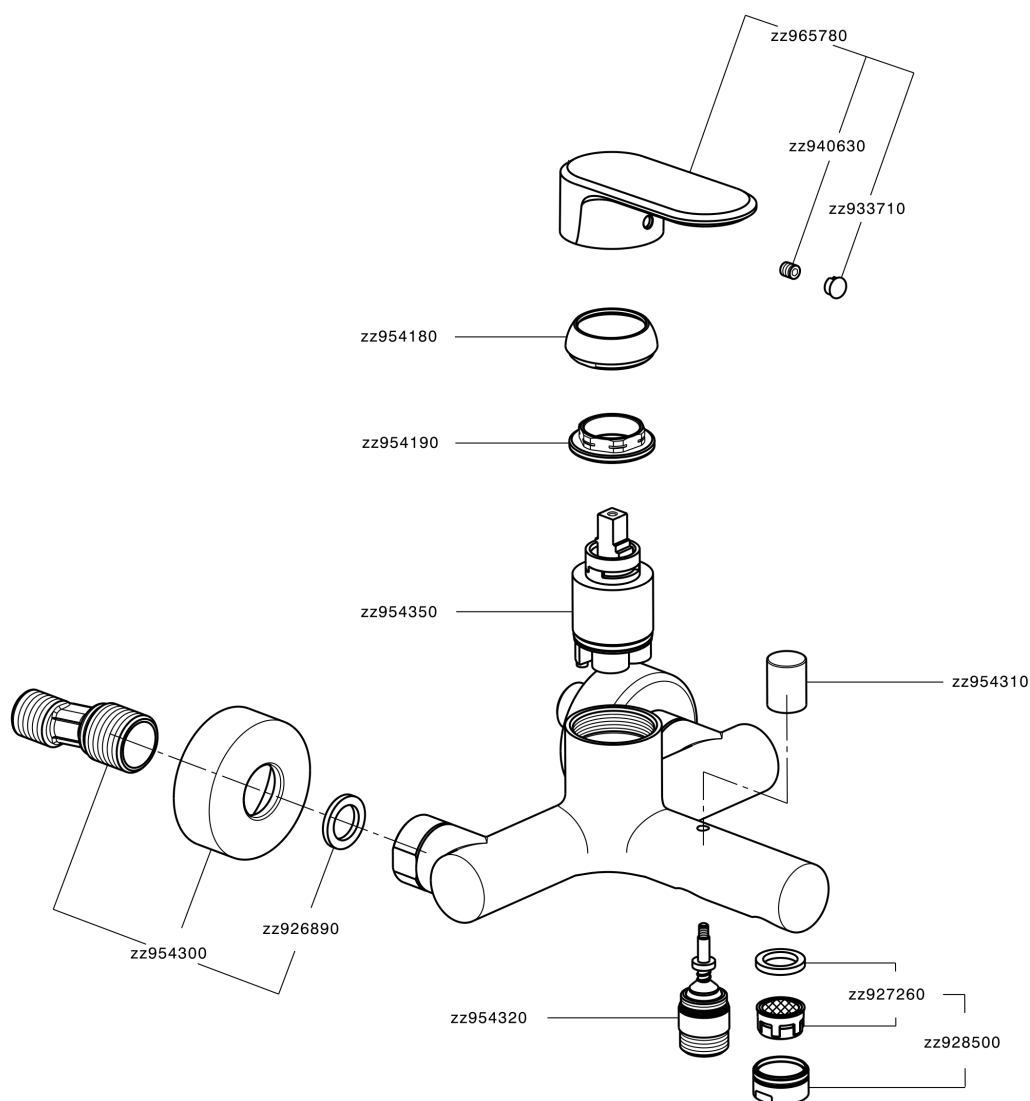

Single lever bath mixer LINEAVIVA_LV000130

LV000130

<https://en.cisal.it/single-lever-bath-mixer-lineaviva-lv000130>

2026-06-25