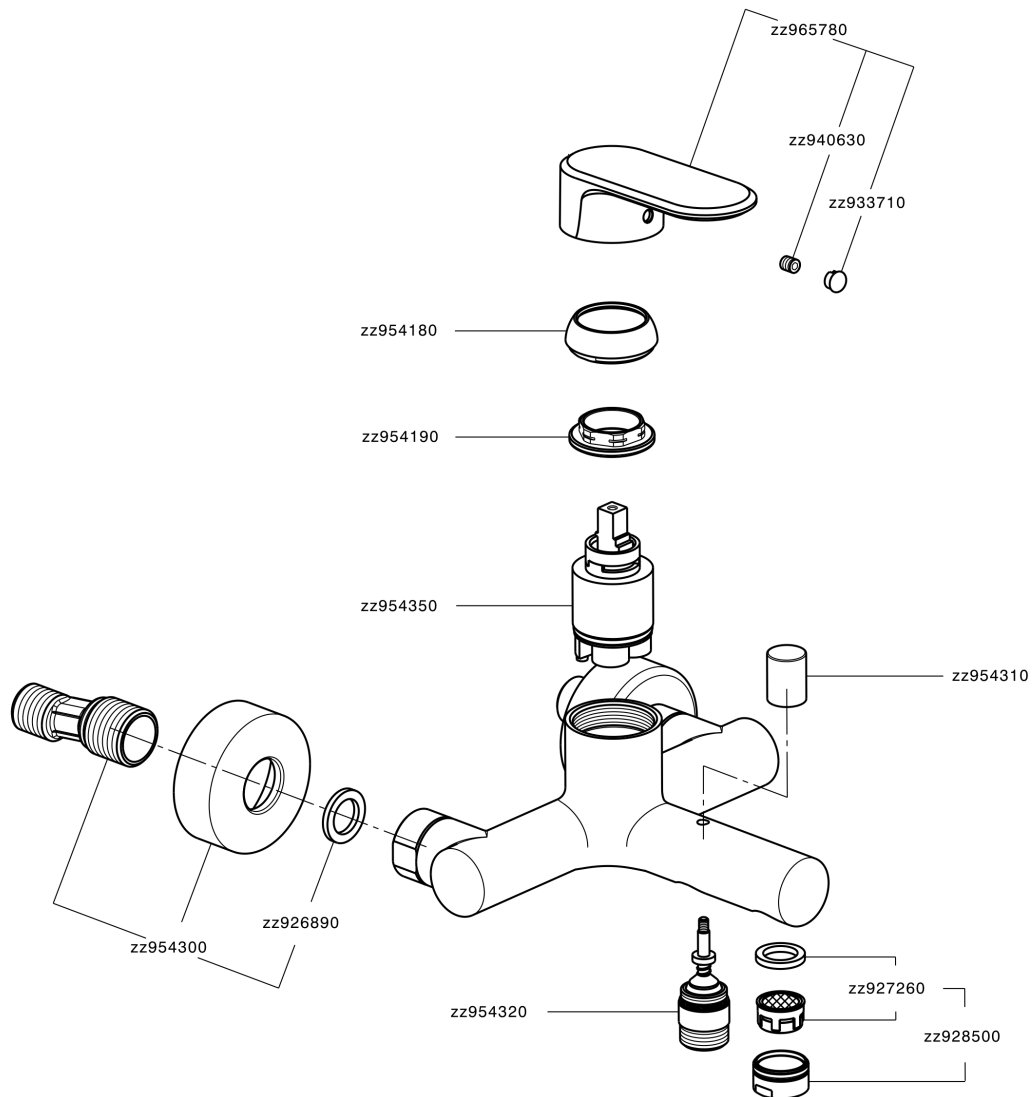

Single lever bath mixer LINEAVIVA_LV000130

LV000130

<https://en.cisal.it/single-lever-bath-mixer-lineaviva-lv000130>

2026-04-05