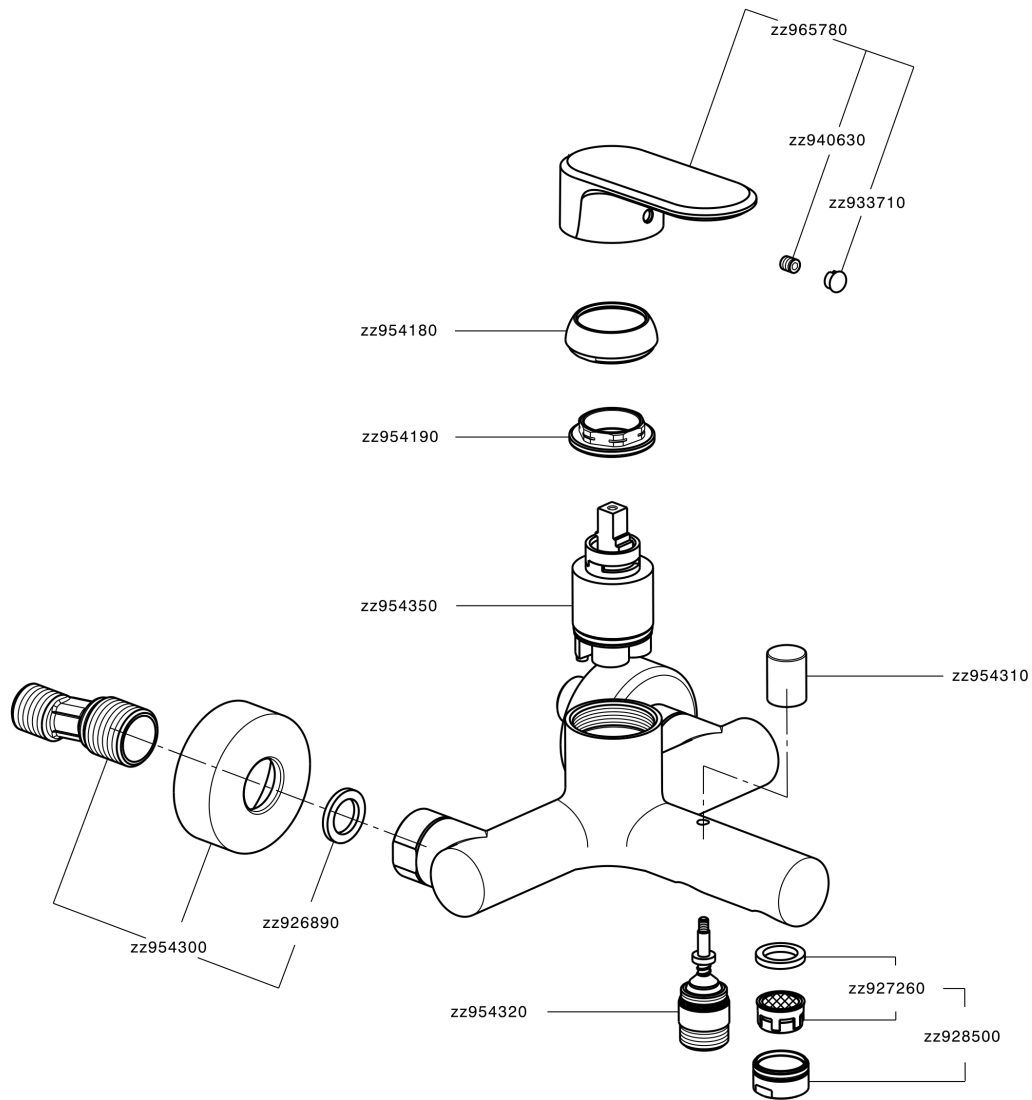

## Single lever bath mixer LINEAVIVA\_LV000130

LV000130

<https://en.cisal.it/single-lever-bath-mixer-lineaviva-lv000130>

2026-04-30