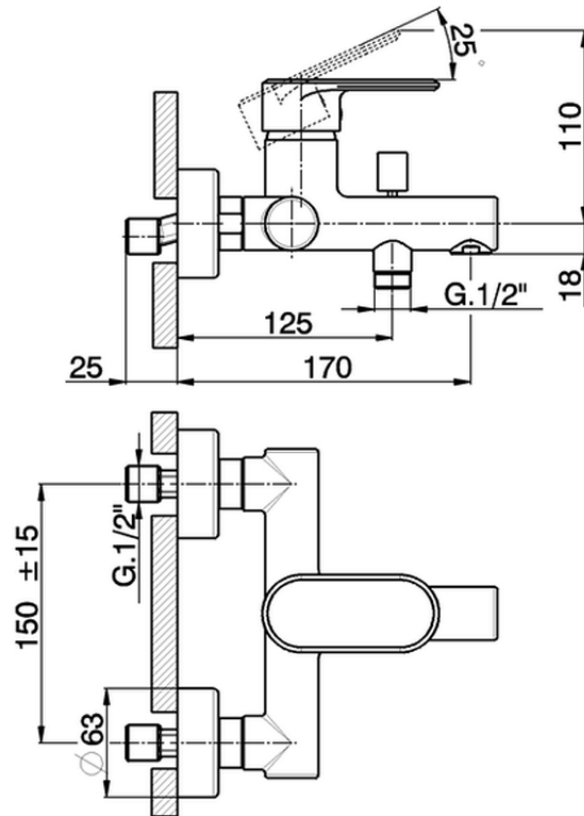

Single lever bath mixer LINEAVIVA_LV000130

LV000130

<https://en.cisal.it/single-lever-bath-mixer-lineaviva-lv000130>

2026-04-05