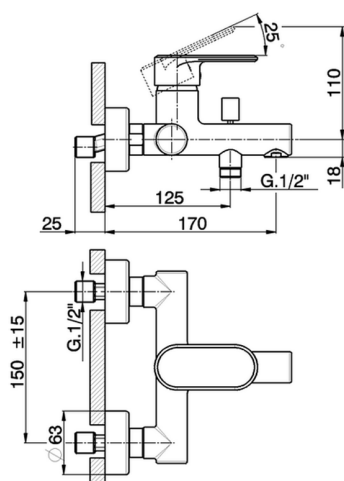

Single lever bath mixer LINEAVIVA_LV000130

MODEL **LV000130**

Single lever bath mixer, without shower set, 1/2" M flexible connection

AVAILABLE FINISHINGS

-  **21** 21 Chrome
-  **2B** 2B Polished Nickel
-  **2F** 2F Brushed Nickel
-  **40** 40 Matt Black
-  **4Q** 4Q Matt White

CHARACTERISTICS

Cartridge Spare Parts **ZZ95435000**

35 mm Cartridge

EcoStop

EcoStop feature limits water flow to approximately 50% of maximum output with one point of resistance on setting. Push slightly past the middle stop only when full water output is required. This will save water up to 50%.

Single lever bath mixer LINEAVIVA_LV000130

LV000130

<https://en.cisal.it/single-lever-bath-mixer-lineaviva-lv000130>

2026-06-25