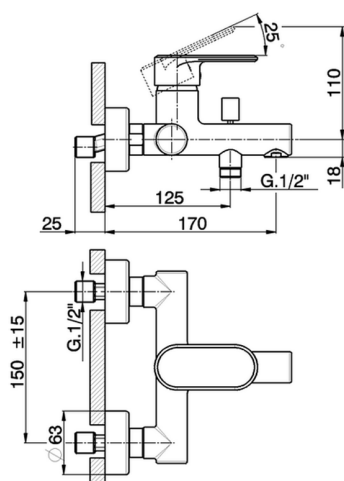

Single lever bath mixer LINEAVIVA_LV000130

MODEL **LV000130**

Single lever bath mixer, without shower set, 1/2" M flexible connection

AVAILABLE FINISHINGS

-  **21** 21 Chrome
-  **2B** 2B Polished Nickel
-  **2F** 2F Brushed Nickel
-  **40** 40 Matt Black
-  **4Q** 4Q Matt White

CHARACTERISTICS

Cartridge Spare Parts **ZZ95435000**

35 mm Cartridge

EcoStop

EcoStop feature limits water flow to approximately 50% of maximum output with one point of resistance on setting. Push slightly past the middle stop only when full water output is required. This will save water up to 50%.

Single lever bath mixer LINEAVIVA_LV000130

LV000130

<https://en.cisal.it/single-lever-bath-mixer-lineaviva-lv000130>

2026-06-05