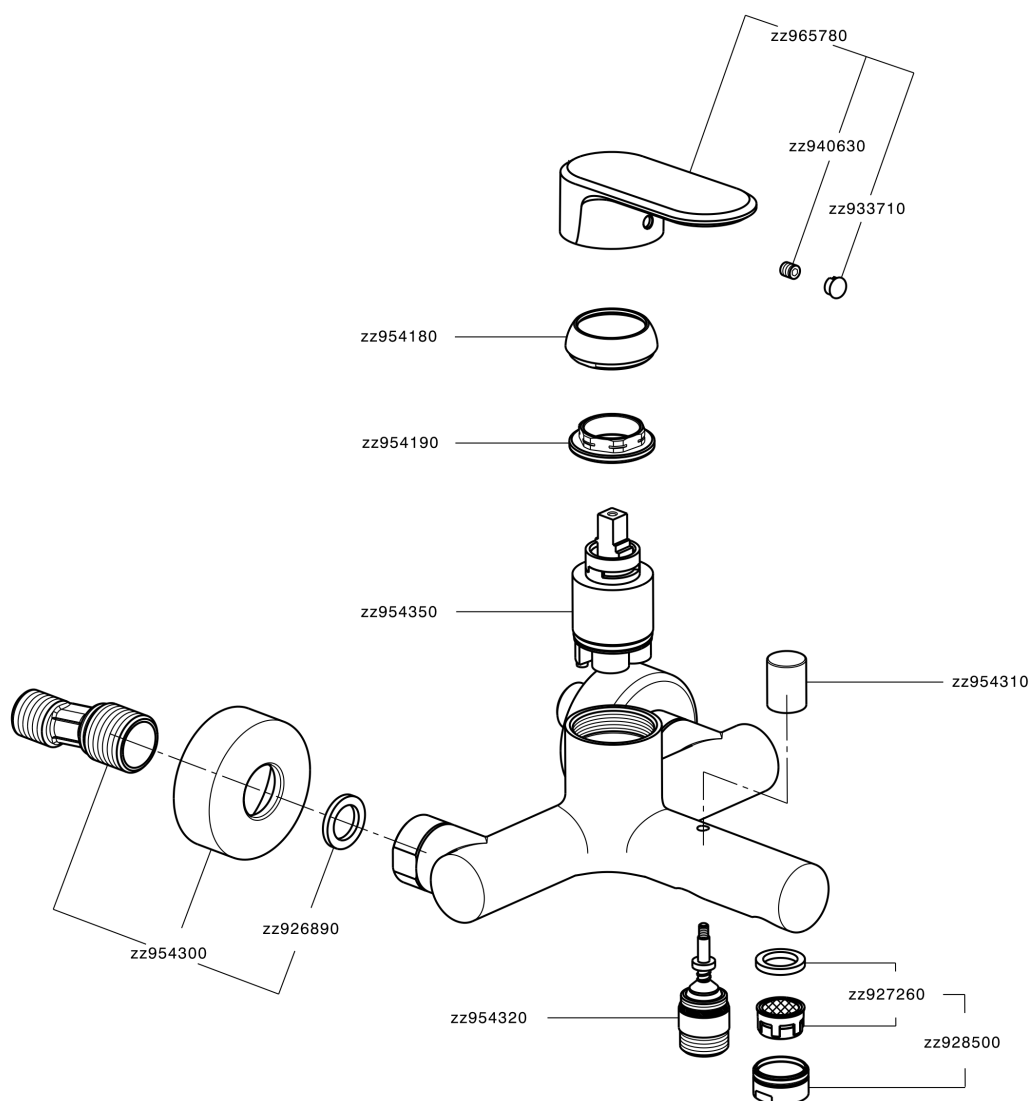

Single lever bath mixer LINEAVIVA_LV000130

MODEL **LV000130**

Single lever bath mixer, without shower set, 1/2" M flexible connection

AVAILABLE FINISHINGS

-  **21** 21 Chrome
-  **2B** 2B Polished Nickel
-  **2F** 2F Brushed Nickel
-  **40** 40 Matt Black
-  **4Q** 4Q Matt White

CHARACTERISTICS

Cartridge Spare Parts **ZZ95435000**

35 mm Cartridge

EcoStop

EcoStop feature limits water flow to approximately 50% of maximum output with one point of resistance on setting. Push slightly past the middle stop only when full water output is required. This will save water up to 50%.

Single lever bath mixer LINEAVIVA_LV000130

LV000130

<https://en.cisal.it/single-lever-bath-mixer-lineaviva-lv000130>

2026-06-25