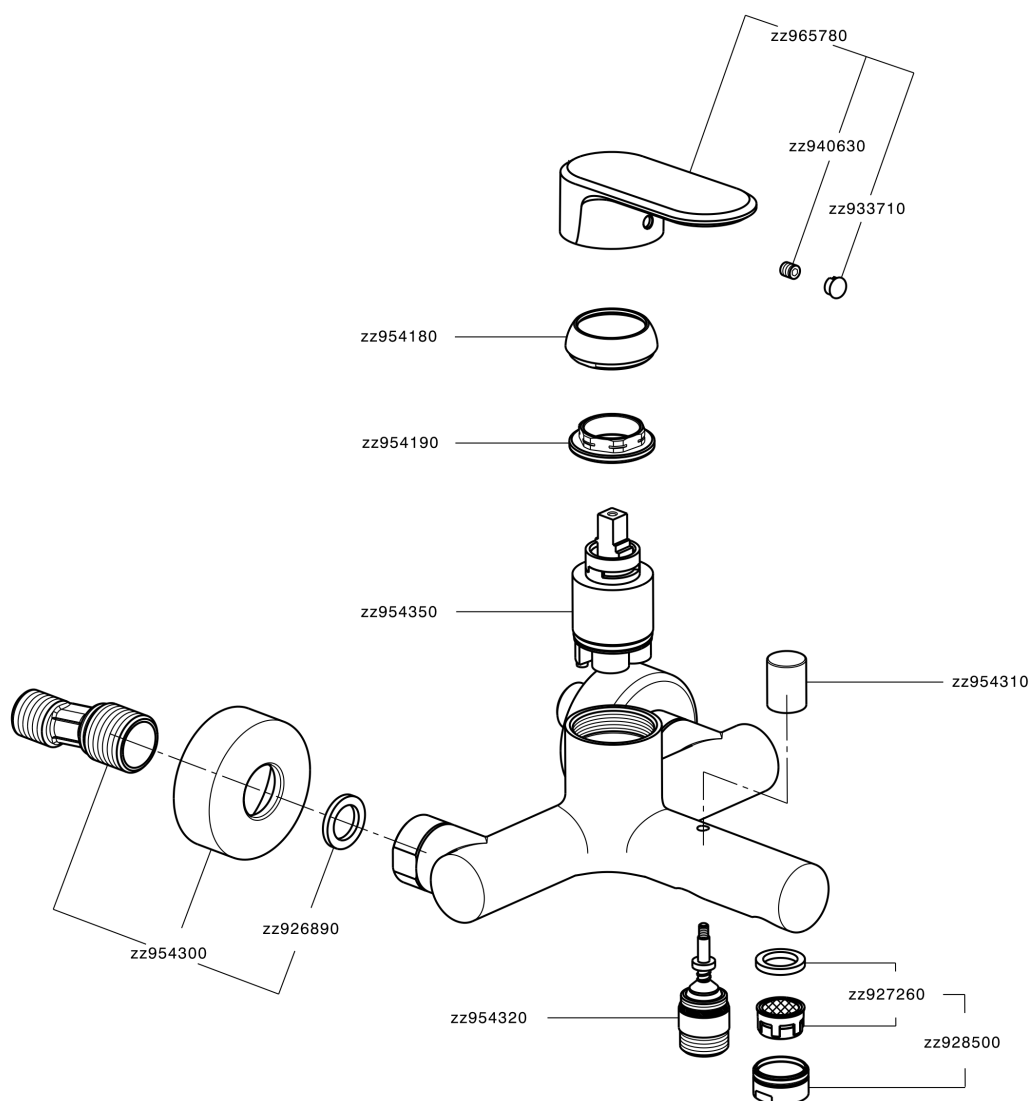

## Single lever bath mixer LINEAVIVA\_LV000130

MODEL **LV000130**

Single lever bath mixer, without shower set, 1/2" M flexible connection

### CHARACTERISTICS

Cartridge Spare Parts **ZZ95435000**

**35 mm Cartridge**

### EcoStop

EcoStop feature limits water flow to approximately 50% of maximum output with one point of resistance on setting. Push slightly past the middle stop only when full water output is required. This will save water up to 50%.

## Single lever bath mixer LINEAVIVA\_LV000130

LV000130

<https://en.cisal.it/single-lever-bath-mixer-lineaviva-lv000130>

2026-04-30