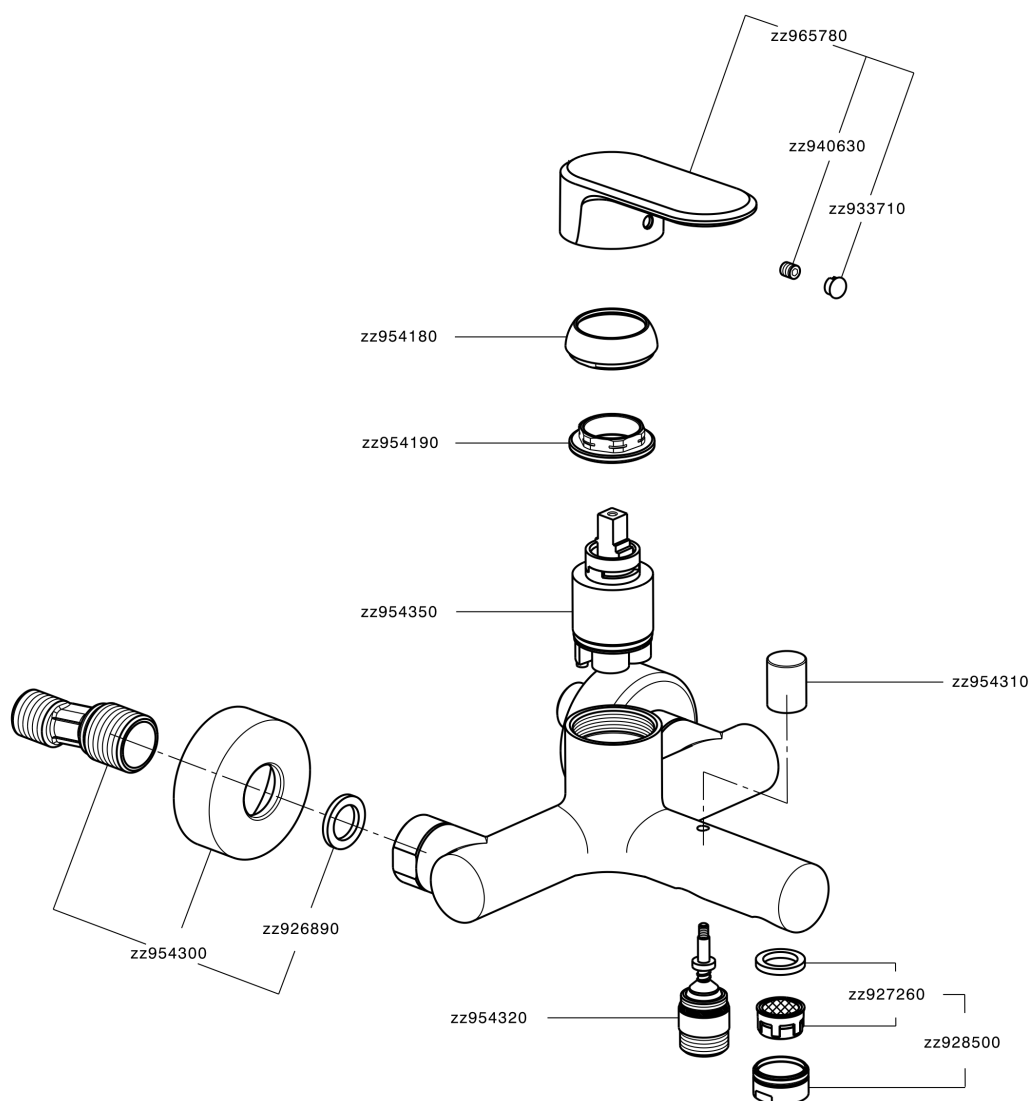

## Single lever bath mixer LINEAVIVA\_LV000130

MODEL **LV000130**

Single lever bath mixer, without shower set, 1/2" M flexible connection

### CHARACTERISTICS

Cartridge Spare Parts **ZZ95435000**

**35 mm Cartridge**

### EcoStop

EcoStop feature limits water flow to approximately 50% of maximum output with one point of resistance on setting. Push slightly past the middle stop only when full water output is required. This will save water up to 50%.

## Single lever bath mixer LINEAVIVA\_LV000130

LV000130

<https://en.cisal.it/single-lever-bath-mixer-lineaviva-lv000130>

2026-04-07