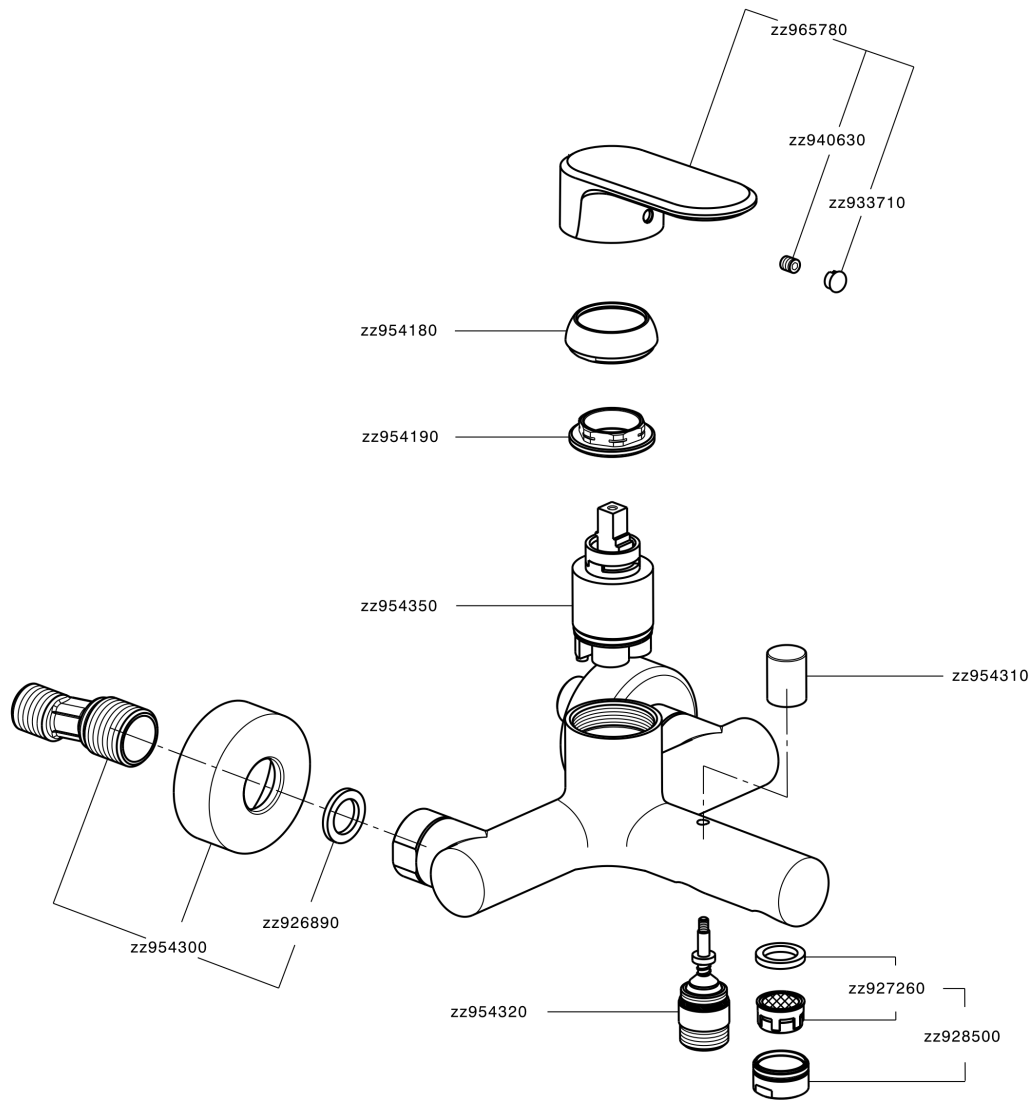

Single lever bath mixer LINEAVIVA_LV000130

MODEL **LV000130**

Single lever bath mixer, without shower set, 1/2" M flexible connection

AVAILABLE FINISHINGS

-  **21** 21 Chrome
-  **2B** 2B Polished Nickel
-  **2F** 2F Brushed Nickel
-  **40** 40 Matt Black
-  **4Q** 4Q Matt White

CHARACTERISTICS

Cartridge Spare Parts **ZZ95435000**

35 mm Cartridge

EcoStop

EcoStop feature limits water flow to approximately 50% of maximum output with one point of resistance on setting. Push slightly past the middle stop only when full water output is required. This will save water up to 50%.

Single lever bath mixer LINEAVIVA_LV000130

LV000130

<https://en.cisal.it/single-lever-bath-mixer-lineaviva-lv000130>

2026-06-05