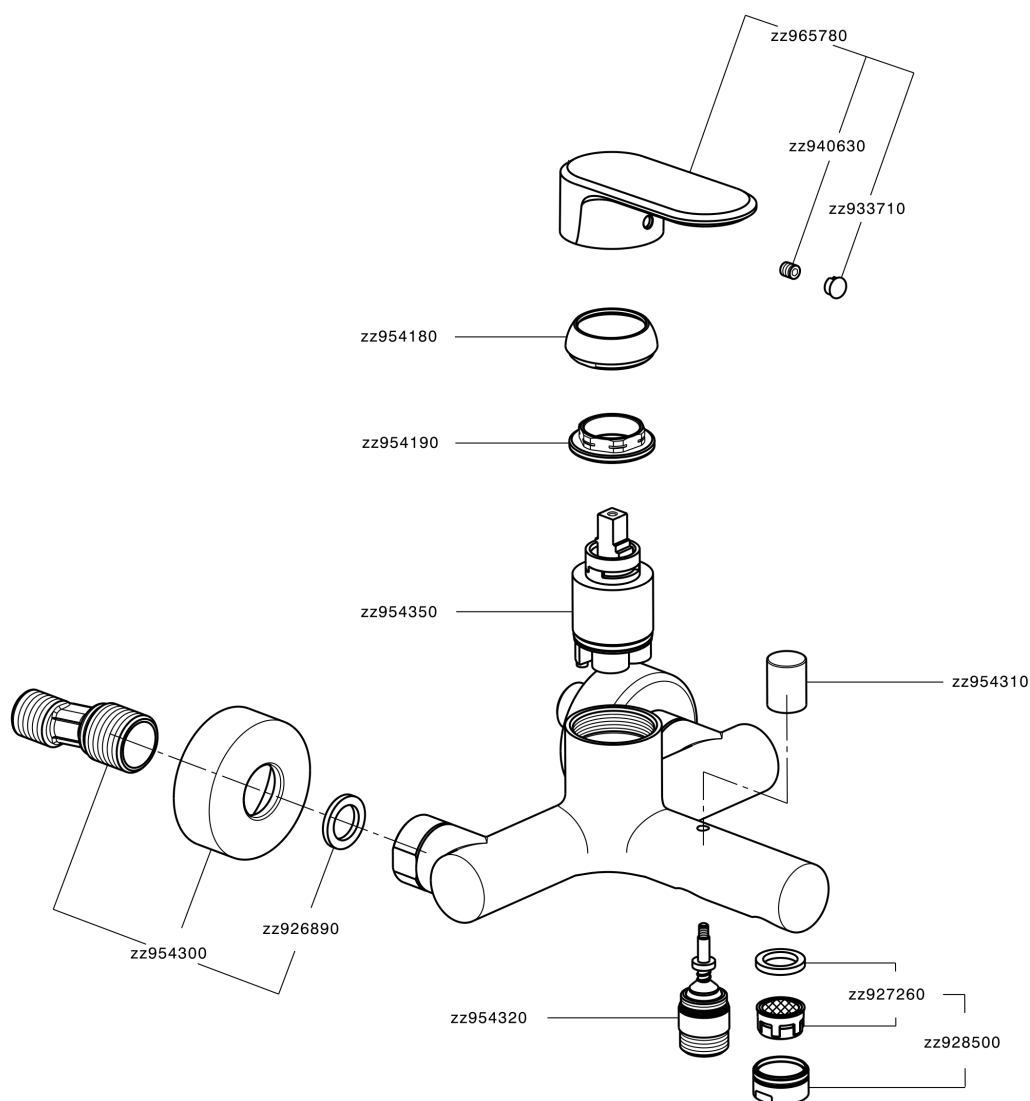

Single lever bath mixer LINEAVIVA_LV000130

LV000130

<https://en.cisal.it/single-lever-bath-mixer-lineaviva-lv000130>

2026-06-05