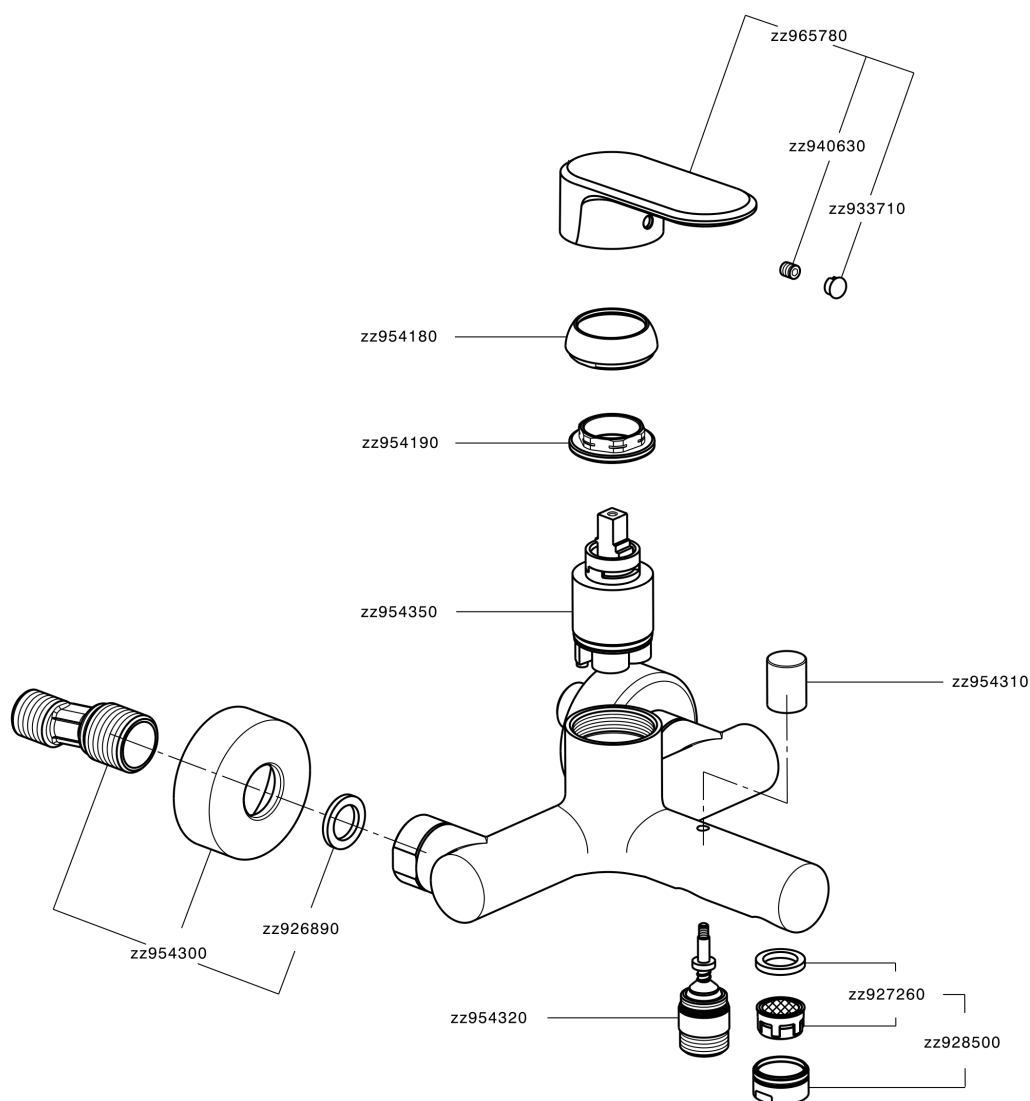

## Single lever bath mixer LINEAVIVA\_LV000130

LV000130

<https://en.cisal.it/single-lever-bath-mixer-lineaviva-lv000130>

2026-04-30