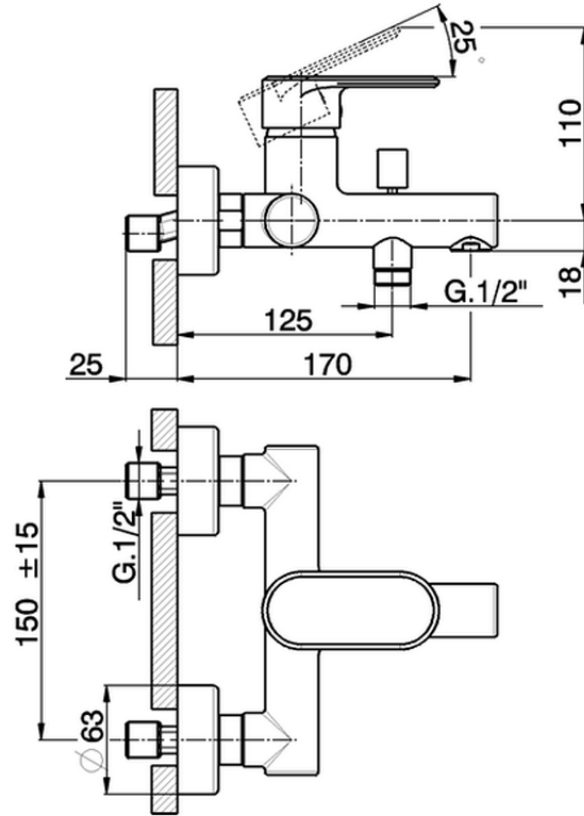

## Single lever bath mixer LINEAVIVA\_LV000130

LV000130

<https://en.cisal.it/single-lever-bath-mixer-lineaviva-lv000130>

2026-06-05