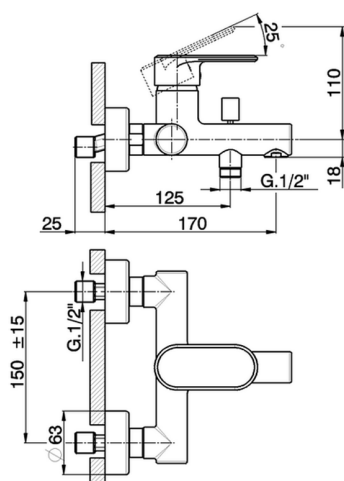

Single lever bath mixer LINEAVIVA_LV000130

MODEL **LV000130**

Single lever bath mixer, without shower set, 1/2" M flexible connection

AVAILABLE FINISHINGS

-  **21** 21 Chrome
-  **2B** 2B Polished Nickel
-  **2F** 2F Brushed Nickel
-  **40** 40 Matt Black
-  **4Q** 4Q Matt White

CHARACTERISTICS

Cartridge Spare Parts **ZZ95435000**

35 mm Cartridge

EcoStop

EcoStop feature limits water flow to approximately 50% of maximum output with one point of resistance on setting. Push slightly past the middle stop only when full water output is required. This will save water up to 50%.

Single lever bath mixer LINEAVIVA_LV000130

LV000130

<https://en.cisal.it/single-lever-bath-mixer-lineaviva-lv000130>

2026-04-05