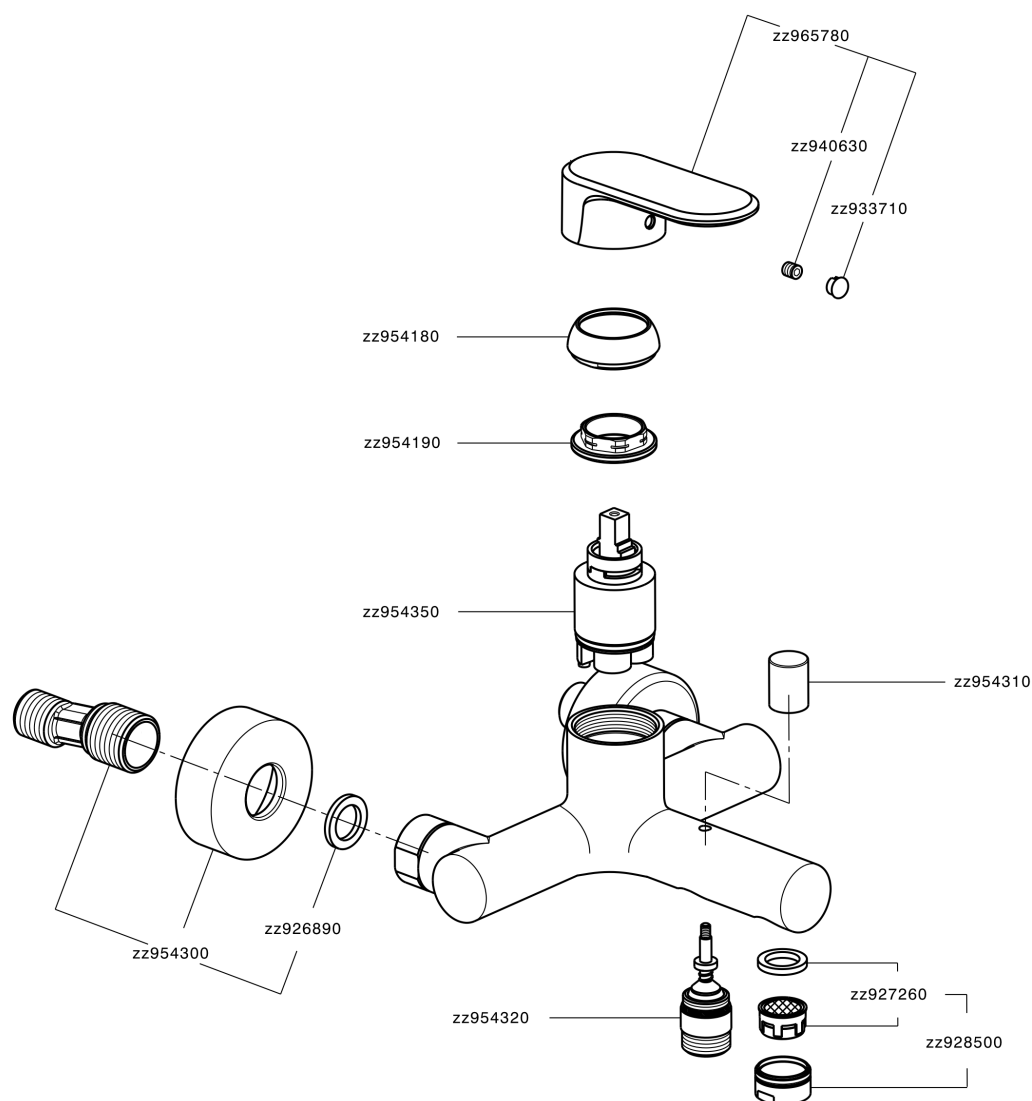

Single lever bath mixer LINEAVIVA_LV000130

MODEL **LV000130**

Single lever bath mixer, without shower set, 1/2" M flexible connection

AVAILABLE FINISHINGS

-  **21** 21 Chrome
-  **2B** 2B Polished Nickel
-  **2F** 2F Brushed Nickel
-  **40** 40 Matt Black
-  **4Q** 4Q Matt White

CHARACTERISTICS

Cartridge Spare Parts **ZZ95435000**

35 mm Cartridge

EcoStop

EcoStop feature limits water flow to approximately 50% of maximum output with one point of resistance on setting. Push slightly past the middle stop only when full water output is required. This will save water up to 50%.

Single lever bath mixer LINEAVIVA_LV000130

LV000130

<https://en.cisal.it/single-lever-bath-mixer-lineaviva-lv000130>

2026-04-05