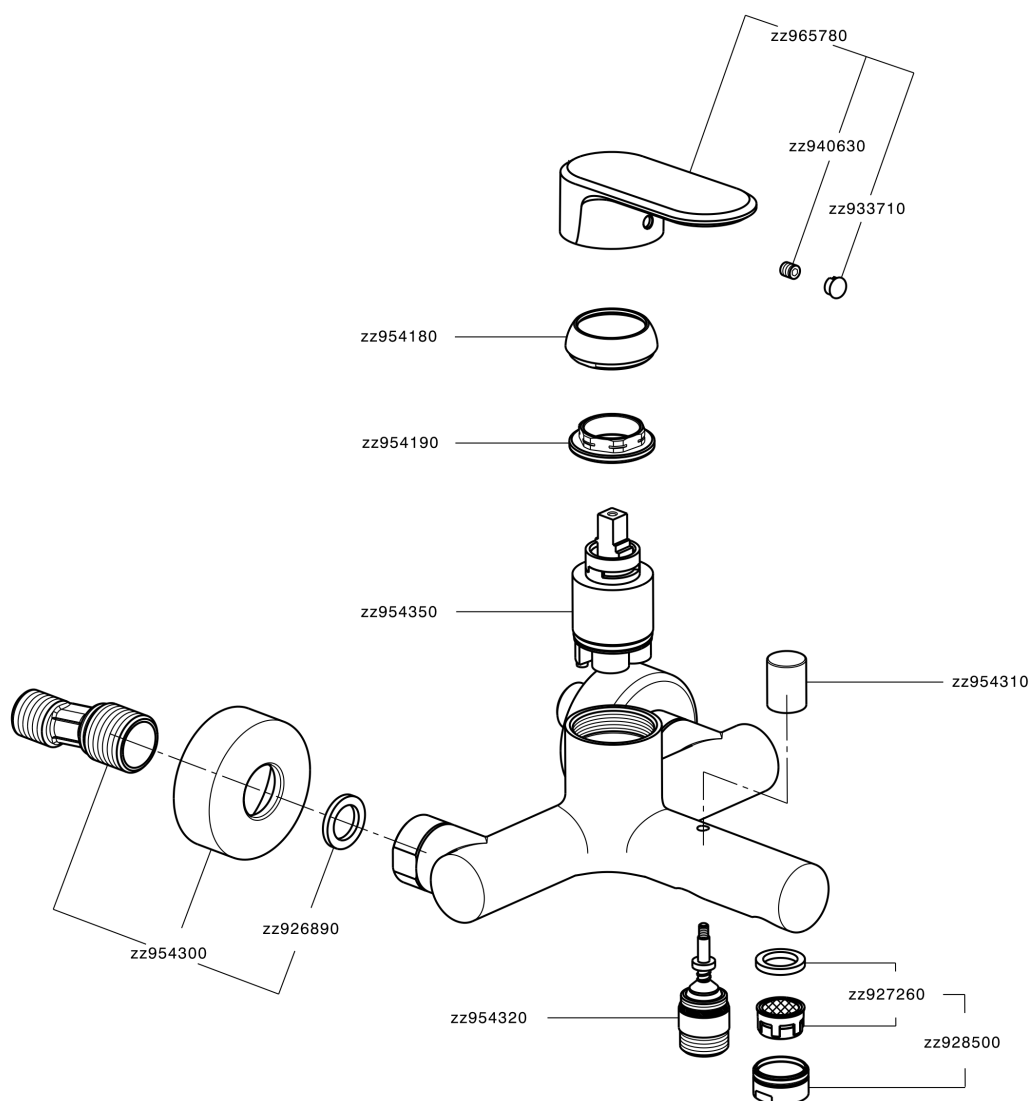

Single lever bath mixer LINEAVIVA_LV000130

MODEL **LV000130**

Single lever bath mixer, without shower set, 1/2" M flexible connection

AVAILABLE FINISHINGS

-  **21** 21 Chrome
-  **2B** 2B Polished Nickel
-  **2F** 2F Brushed Nickel
-  **40** 40 Matt Black
-  **4Q** 4Q Matt White

CHARACTERISTICS

Cartridge Spare Parts **ZZ95435000**

35 mm Cartridge

EcoStop

EcoStop feature limits water flow to approximately 50% of maximum output with one point of resistance on setting. Push slightly past the middle stop only when full water output is required. This will save water up to 50%.

Single lever bath mixer LINEAVIVA_LV000130

LV000130

<https://en.cisal.it/single-lever-bath-mixer-lineaviva-lv000130>

2026-04-30