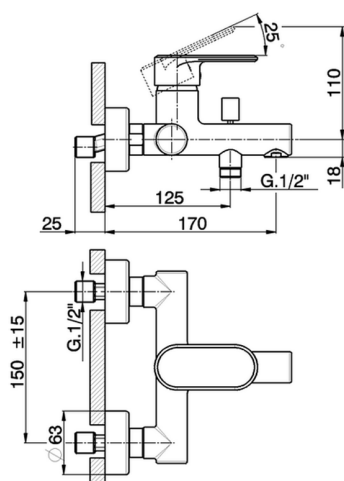

Single lever bath mixer LINEAVIVA_LV000130

MODEL **LV000130**

Single lever bath mixer, without shower set, 1/2" M flexible connection

AVAILABLE FINISHINGS

-  **21** 21 Chrome
-  **2B** 2B Polished Nickel
-  **2F** 2F Brushed Nickel
-  **40** 40 Matt Black
-  **4Q** 4Q Matt White

CHARACTERISTICS

Cartridge Spare Parts **ZZ95435000**

35 mm Cartridge

EcoStop

EcoStop feature limits water flow to approximately 50% of maximum output with one point of resistance on setting. Push slightly past the middle stop only when full water output is required. This will save water up to 50%.

Single lever bath mixer LINEAVIVA_LV000130

LV000130

<https://en.cisal.it/single-lever-bath-mixer-lineaviva-lv000130>

2026-04-30