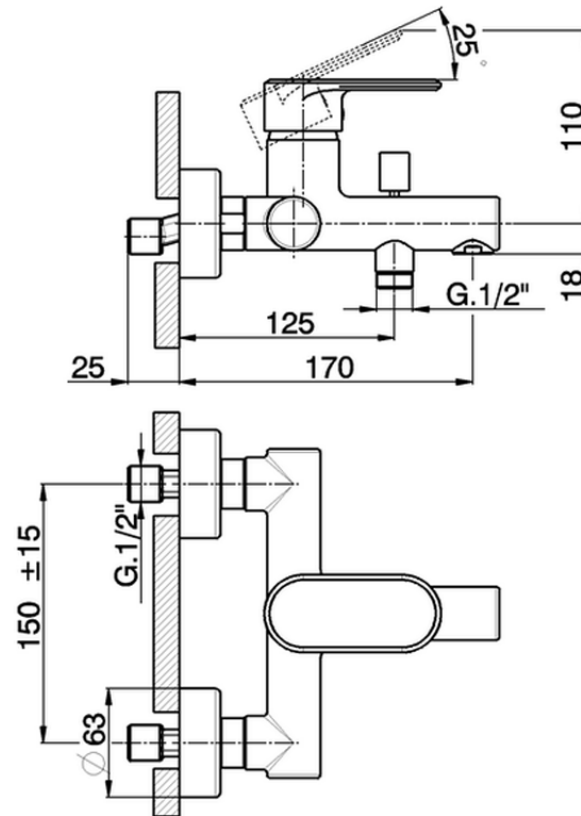

Single lever bath mixer LINEAVIVA_LV000130

LV000130

<https://en.cisal.it/single-lever-bath-mixer-lineaviva-lv000130>

2026-04-30