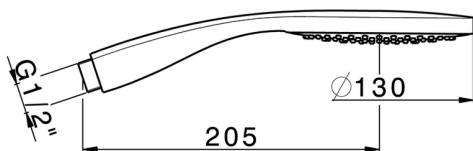

Handshower SHOWER_DS014330

MODEL **DS014330**

Handshower, ABS one spray D.130 mm

AVAILABLE FINISHINGS

CHARACTERISTICS

2024-12-22