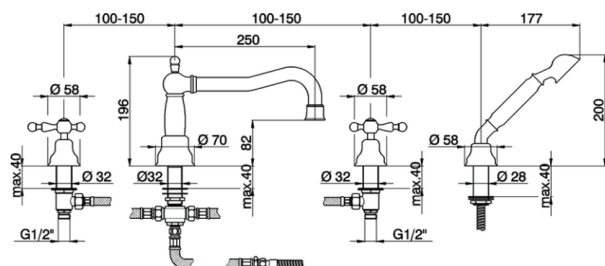

Deck-mounted 4-hole bath mixer ARCANA AMERICA_AA000264

MODEL **AA000264**

Deck-mounted 4-hole bath mixer, 2 outlet diverter, Arcana one spray handshower, 150 cm Brass flexible hose

AVAILABLE FINISHINGS

-  **21** 21 Chrome
-  **24** 24 Gold
-  **26** 26 Old Copper
-  **27** 27 Old Bronze
-  **2A** 2A Satin Brushed Nickel
-  **74** 74 Chrome/Gold