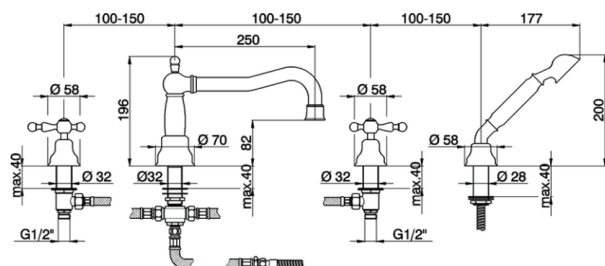

CHARACTERISTICS

2026-06-14