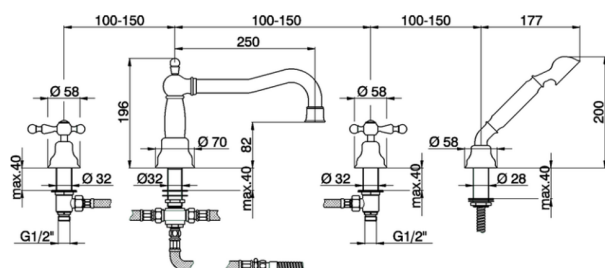

CHARACTERISTICS

2026-04-06