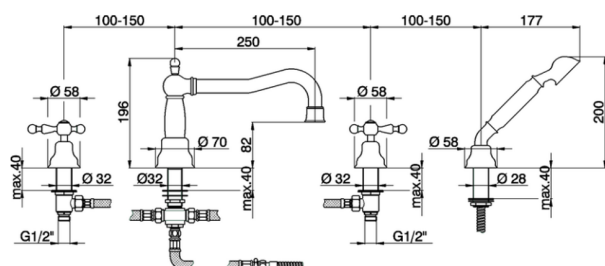

Deck-mounted 4-hole bath mixer ARCANA AMERICA_AA000264

MODEL **AA000264**

Deck-mounted 4-hole bath mixer, 2 outlet diverter, Arcana one spray handshower, 150 cm Brass flexible hose

AVAILABLE FINISHINGS

-  **21** 21 Chrome
-  **24** 24 Gold
-  **26** 26 Old Copper
-  **27** 27 Old Bronze
-  **2A** 2A Satin Brushed Nickel
-  **74** 74 Chrome/Gold