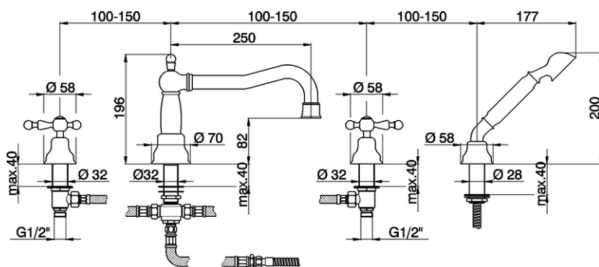

Deck-mounted 4-hole bath mixer ARCANA AMERICA_AA000264

MODEL **AA000264**

Deck-mounted 4-hole bath mixer, 2 outlet diverter, Arcana one spray handshower, 150 cm Brass flexible hose

AVAILABLE FINISHINGS

-  **21** 21 Chrome
-  **24** 24 Gold
-  **26** 26 Old Copper
-  **27** 27 Old Bronze
-  **2A** 2A Satin Brushed Nickel
-  **74** 74 Chrome/Gold