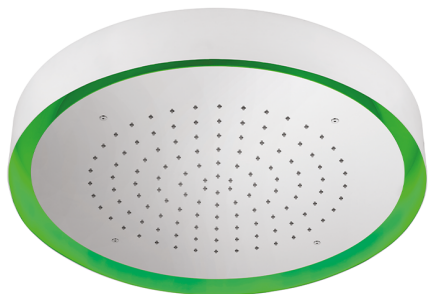

Ø 570 mm Chromotherapy Ceiling showerhead ZEN SHOWER_ZS0C0140

MODEL **ZS0C0140**

Ø 570 mm Chromotherapy Ceiling showerhead, with white cover, rain, chromotherapy functions, wireless control, Stainless Steel AISI 304

AVAILABLE FINISHINGS

-  **D1** D1 Brushed Inox
-  **40** 40 Matt Black
-  **4Q** 4Q Matt White
-  **D2** D2 Polished Inox

CHARACTERISTICS

2026-04-28