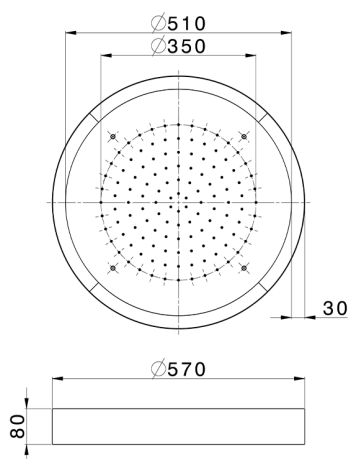

Ø 570 mm Chromotherapy Ceiling showerhead ZEN SHOWER_ZS0C0140

MODEL **ZS0C0140**

Ø 570 mm Chromotherapy Ceiling showerhead, with white cover, rain, chromotherapy functions, wireless control, Stainless Steel AISI 304