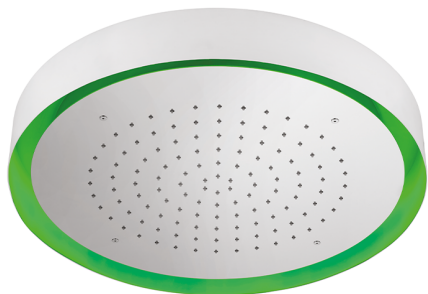

Ø 570 mm Chromotherapy Ceiling showerhead ZEN SHOWER_ZS0C0140

MODEL **ZS0C0140**

Ø 570 mm Chromotherapy Ceiling showerhead, with white cover, rain, chromotherapy functions, wireless control, Stainless Steel AISI 304

AVAILABLE FINISHINGS

-  **D1** D1 Brushed Inox
-  **40** 40 Matt Black
-  **4Q** 4Q Matt White
-  **D2** D2 Polished Inox

CHARACTERISTICS

2026-06-13