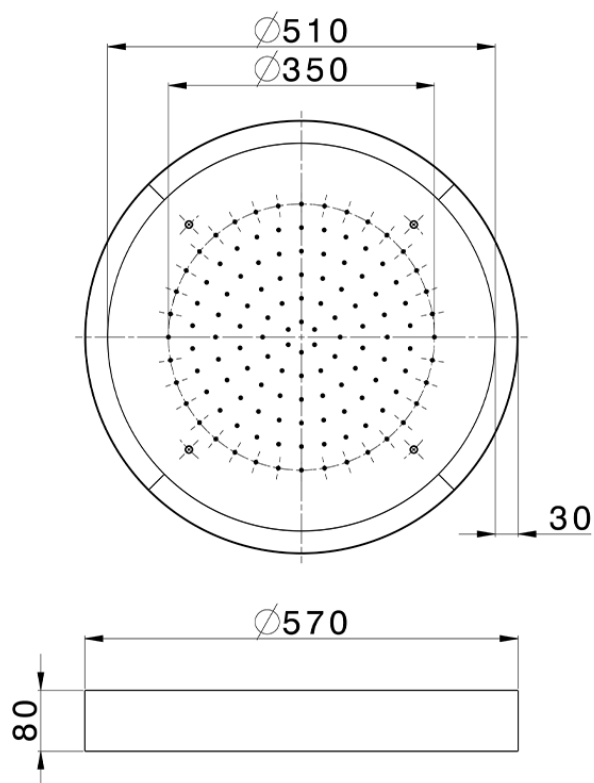

**Ø 570 mm Chromotherapy Ceiling showerhead ZEN SHOWER\_ZS0C0140**

ZS0C0140

<https://en.cisal.it/o-570-mm-chromotherapy-ceiling-showerhead-zen-shower-zs0c0140>

2026-06-14