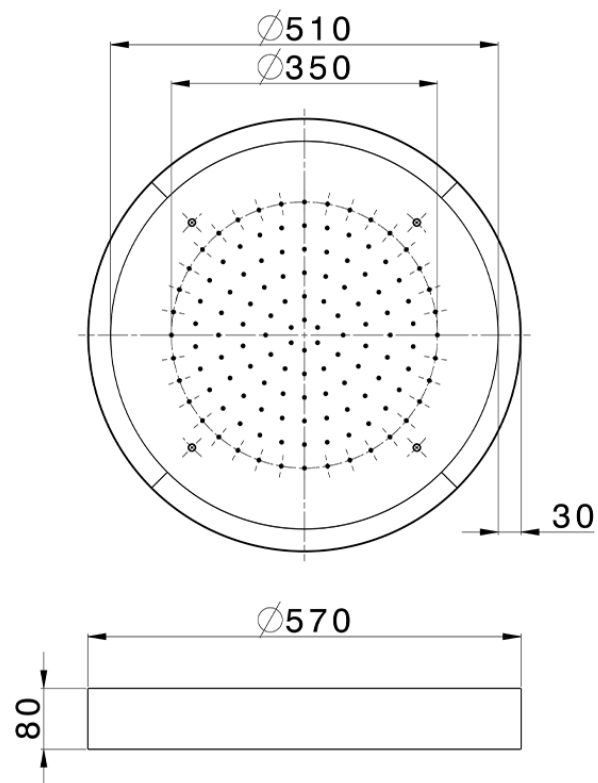

Ø 570 mm Chromotherapy Ceiling showerhead ZEN SHOWER_ZS0C0140

ZS0C0140

<https://en.cisal.it/o-570-mm-chromotherapy-ceiling-showerhead-zen-shower-zs0c0140>

2026-04-28