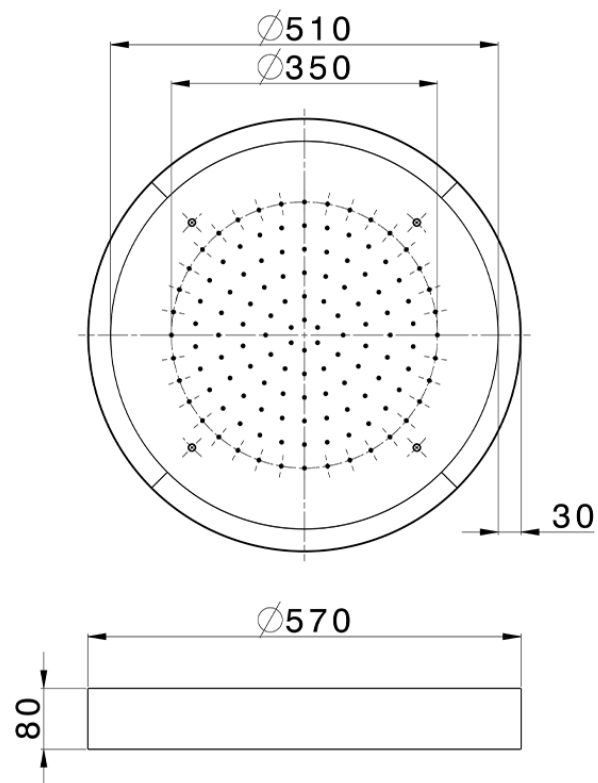

## Ø 570 mm Chromotherapy Ceiling showerhead ZEN SHOWER\_ZS0C0140

ZS0C0140

<https://en.cisal.it/o-570-mm-chromotherapy-ceiling-showerhead-zen-shower-zs0c0140>

2026-04-28