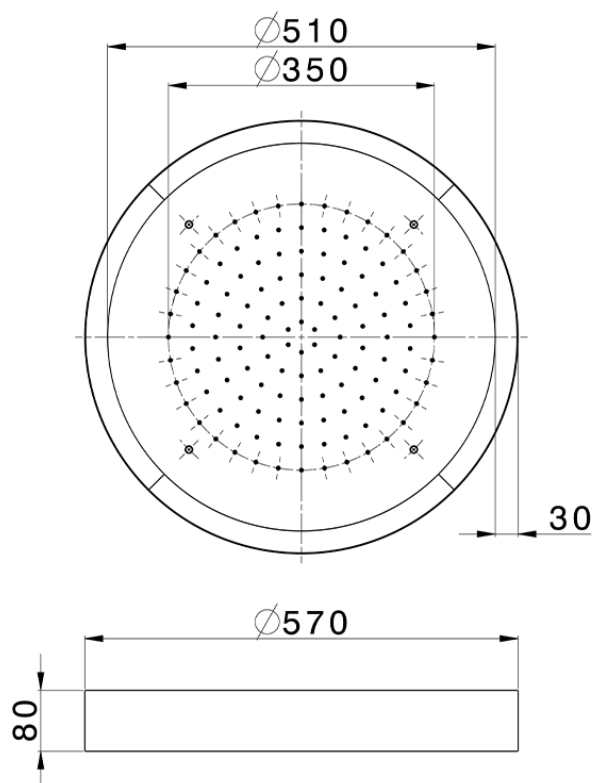

## Ø 570 mm Chromotherapy Ceiling showerhead ZEN SHOWER\_ZS0C0140

ZS0C0140

<https://en.cisal.it/o-570-mm-chromotherapy-ceiling-showerhead-zen-shower-zs0c0140>

2026-06-13