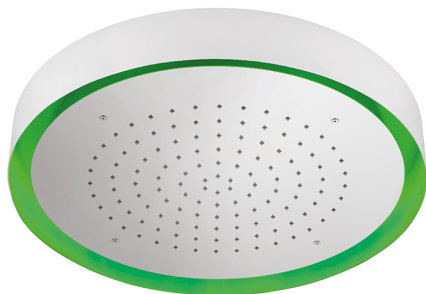

## Ø 570 mm Chromotherapy Ceiling showerhead ZEN SHOWER\_ZS0C0140

MODEL **ZS0C0140**

Ø 570 mm Chromotherapy Ceiling showerhead, with white cover, rain, chromotherapy functions, wireless control, Stainless Steel AISI 304

### AVAILABLE FINISHINGS

-  **D1** D1 Brushed Inox
-  **40** 40 Matt Black
-  **4Q** 4Q Matt White
-  **D2** D2 Polished Inox