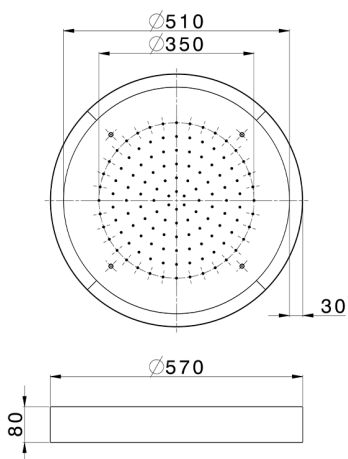

## Ø 570 mm Chromotherapy Ceiling showerhead ZEN SHOWER\_ZS0C0140

MODEL **ZS0C0140**

Ø 570 mm Chromotherapy Ceiling showerhead, with white cover, rain, chromotherapy functions, wireless control, Stainless Steel AISI 304