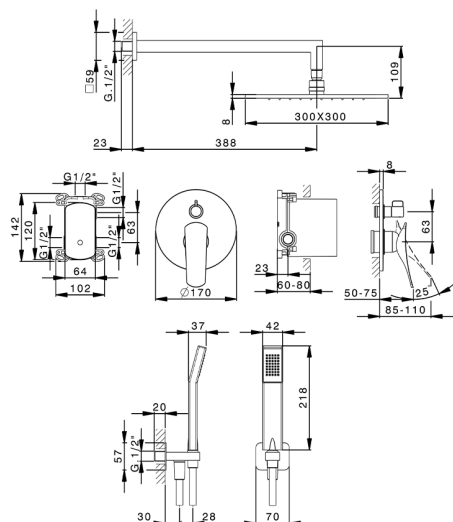

Single Lever concealed shower set ROADSTER ACCENT_RA0KM020

MODEL **RA0KM020**

Single Lever concealed shower set, 2-Way rotating diverter, wall mounted adjustable handshower bracket, 400 mm shower arm, 300x300 mm square showerhead 8 mm thick, 42x18 mm ABS Quad one spray handshower, 1/2" wall elbow, 150 cm SUPREME smooth flexible hose

AVAILABLE FINISHINGS

CHARACTERISTICS

Cartridge Spare Parts **ZZ95409000**

35 mm Cartridge

EcoStop

EcoStop feature limits water flow to approximately 50% of maximum output with one point of resistance on setting. Push slightly past the middle stop only when full water output is required. This will save water up to 50%.