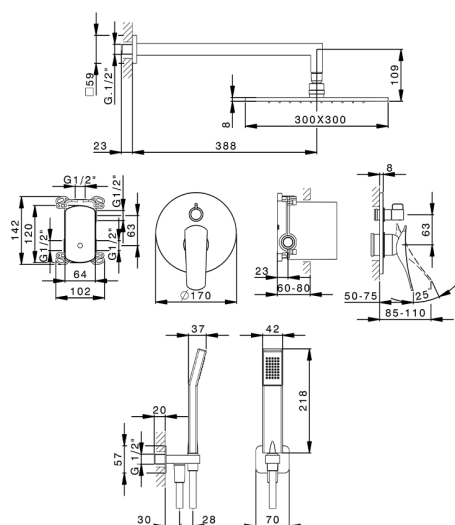

## Single Lever concealed shower set ROADSTER ACCENT\_RA0KM020

MODEL **RA0KM020**

Single Lever concealed shower set, 2-Way rotating diverter, wall mounted adjustable handshower bracket, 400 mm shower arm, 300x300 mm square showerhead 8 mm thick, 42x18 mm ABS Quad one spray handshower, 1/2" wall elbow, 150 cm SUPREME smooth flexible hose

AVAILABLE FINISHINGS

CHARACTERISTICS

Cartridge Spare Parts **ZZ95409000**

**35 mm Cartridge**

### EcoStop

EcoStop feature limits water flow to approximately 50% of maximum output with one point of resistance on setting. Push slightly past the middle stop only when full water output is required. This will save water up to 50%.