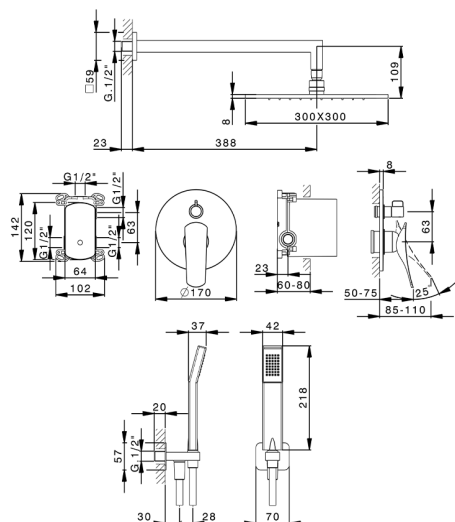

Single Lever concealed shower set ROADSTER ACCENT_RA0KM020

MODEL **RA0KM020**

Single Lever concealed shower set, 2-Way rotating diverter, wall mounted adjustable handshower bracket, 400 mm shower arm, 300x300 mm square showerhead 8 mm thick, 42x18 mm ABS Quad one spray handshower, 1/2" wall elbow, 150 cm SUPREME smooth flexible hose

AVAILABLE FINISHINGS

CHARACTERISTICS

Cartridge Spare Parts **ZZ95409000**

35 mm Cartridge

EcoStop

EcoStop feature limits water flow to approximately 50% of maximum output with one point of resistance on setting. Push slightly past the middle stop only when full water output is required. This will save water up to 50%.