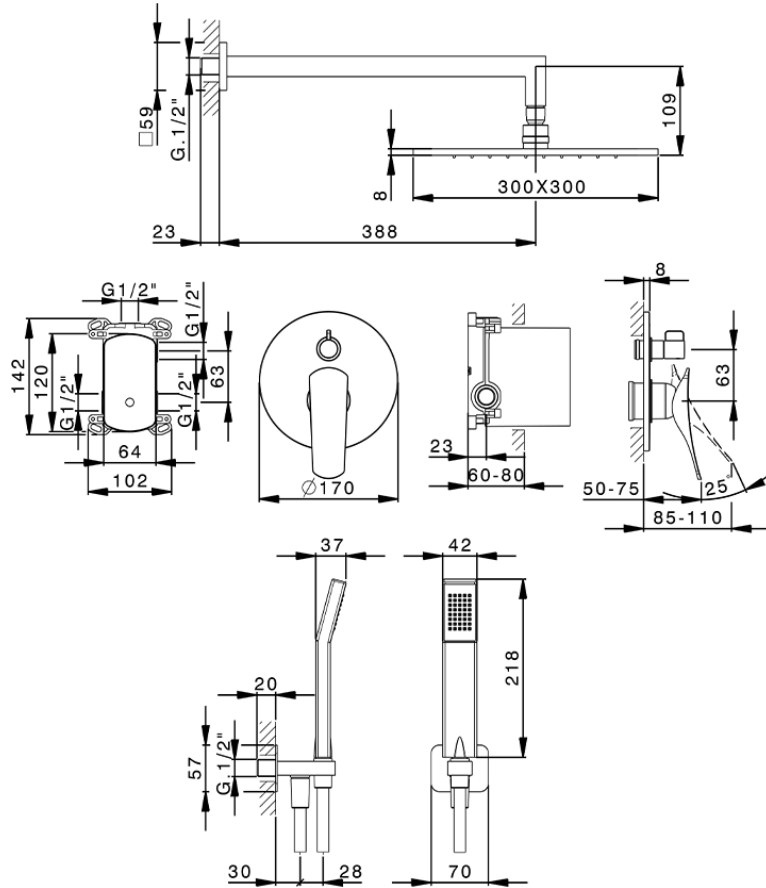

## Single Lever concealed shower set ROADSTER ACCENT\_RA0KM020

RA0KM020

<https://en.cisal.it/single-lever-concealed-shower-set-roadster-accent-ra0km020>

2026-04-26