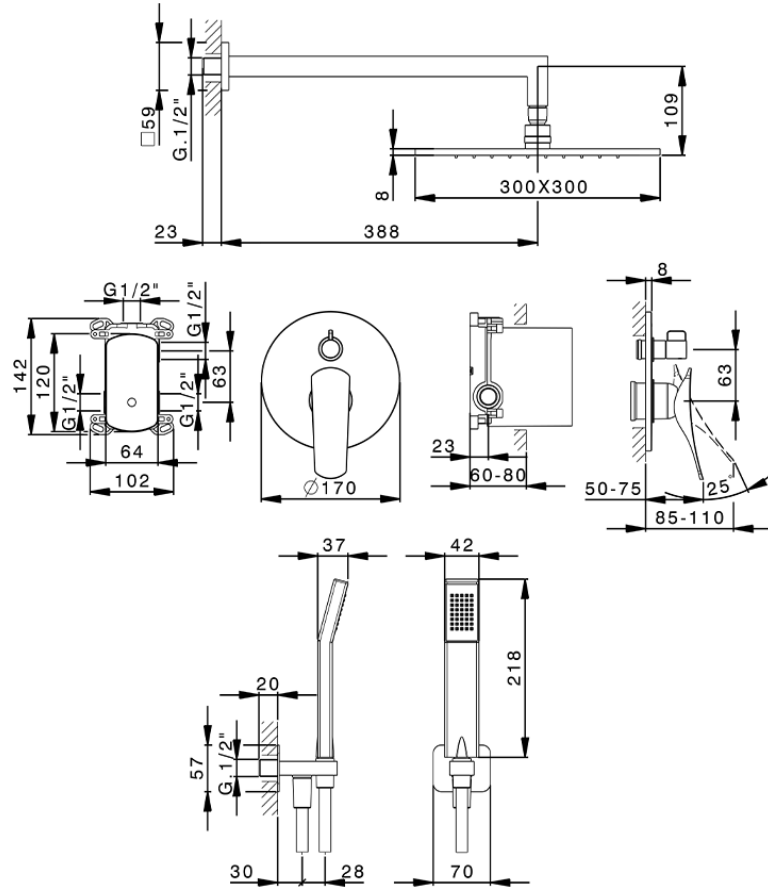

Single Lever concealed shower set ROADSTER ACCENT_RA0KM020

RA0KM020

<https://en.cisal.it/single-lever-concealed-shower-set-roadster-accent-ra0km020>

2026-05-17