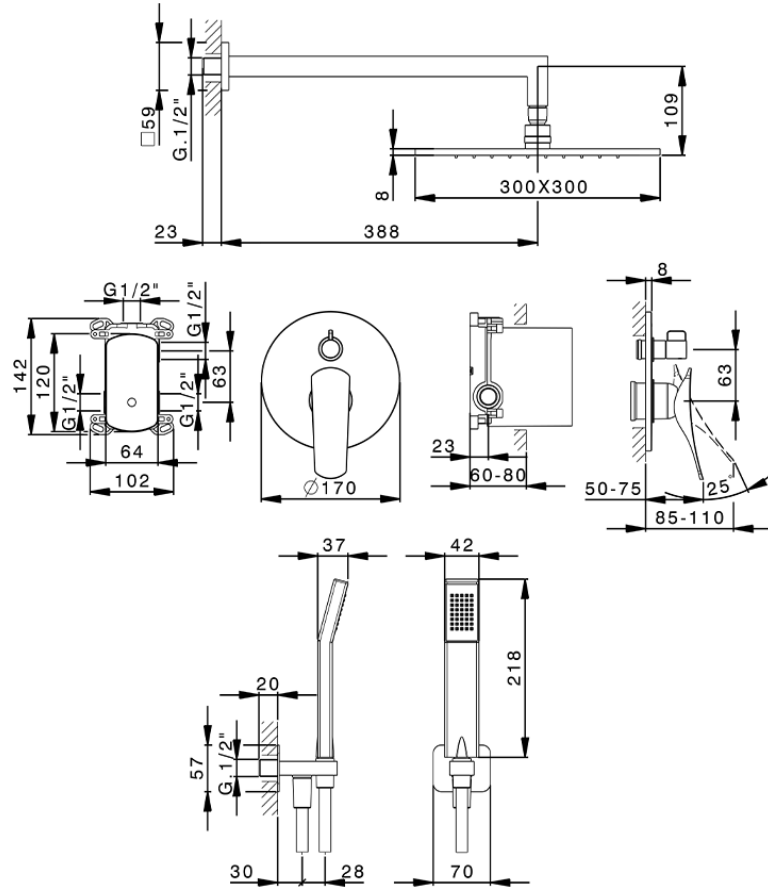

## Single Lever concealed shower set ROADSTER ACCENT\_RA0KM020

RA0KM020

<https://en.cisal.it/single-lever-concealed-shower-set-roadster-accent-ra0km020>

2026-04-06