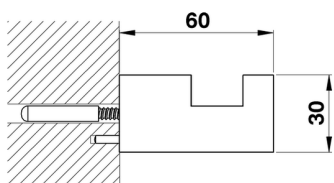

Single hook BATHROOM ACCESSORIES_QU090710

MODEL **QU090710**

Single hook

AVAILABLE FINISHINGS

-  **21** 21 Chrome
-  **2B** 2B Polished Nickel
-  **2F** 2F Brushed Nickel
-  **2Q** 2Q Black Titanium
-  **40** 40 Matt Black
-  **4Q** 4Q Matt White