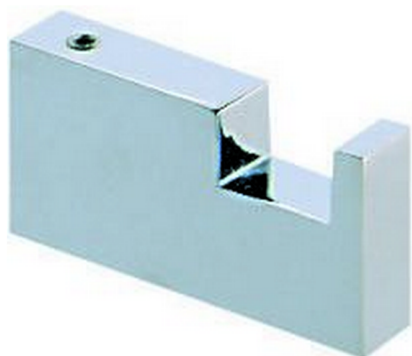

Single hook BATHROOM ACCESSORIES_QU090710

MODEL **QU090710**

Single hook

AVAILABLE FINISHINGS

-  **21** 21 Chrome
-  **2B** 2B Polished Nickel
-  **2F** 2F Brushed Nickel
-  **2Q** 2Q Black Titanium
-  **40** 40 Matt Black
-  **4Q** 4Q Matt White