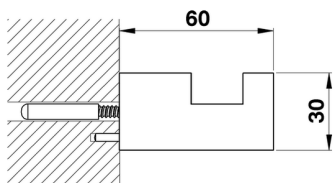

## Single hook BATHROOM ACCESSORIES\_QU090710

MODEL **QU090710**

Single hook

AVAILABLE FINISHINGS

-  **21** 21 Chrome
-  **2B** 2B Polished Nickel
-  **2F** 2F Brushed Nickel
-  **2Q** 2Q Black Titanium
-  **40** 40 Matt Black
-  **4Q** 4Q Matt White