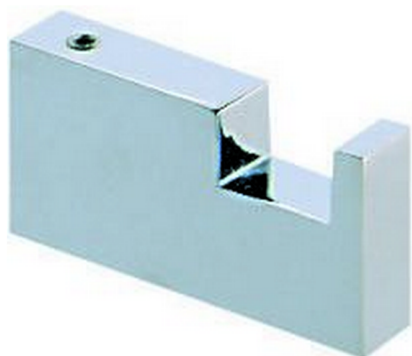

## Single hook BATHROOM ACCESSORIES\_QU090710

MODEL **QU090710**

Single hook

AVAILABLE FINISHINGS

-  **21** 21 Chrome
-  **2B** 2B Polished Nickel
-  **2F** 2F Brushed Nickel
-  **2Q** 2Q Black Titanium
-  **40** 40 Matt Black
-  **4Q** 4Q Matt White