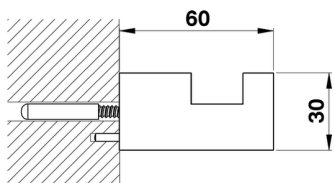

Single hook BATHROOM ACCESSORIES_QU090710

MODEL **QU090710**

Single hook

AVAILABLE FINISHINGS

-  **21** 21 Chrome
-  **2B** 2B Polished Nickel
-  **2F** 2F Brushed Nickel
-  **2Q** 2Q Black Titanium
-  **40** 40 Matt Black
-  **4Q** 4Q Matt White