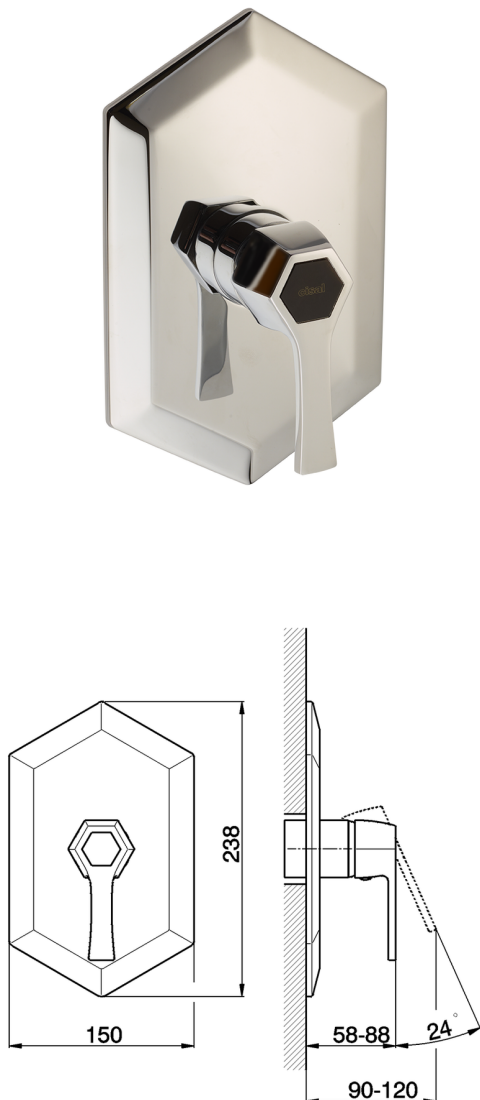

Exposed part for concealed S.L. shower valve **CHERIE_CH003000**

MODEL **CH003000**

Exposed part for concealed S.L. shower valve, without concealed part, for item ZA004310

AVAILABLE FINISHINGS

- 
6T 6T Chrome/Matt Black
- 
7C 7C Gold/Matt Black
- 
7D 7D Polished Nickel/Matt Black
- 
7E 7E Rose Gold/Matt Black

CHARACTERISTICS

Installation **Concealed**
 Required concealed parts **ZA004310**

Exposed part for concealed S.L. shower valve CHERIE_CH003000

CH003000

<https://en.cisal.it/exposed-part-for-concealed-s-l-shower-valve-cherie-ch003000>

Concealed part for single lever shower mixer CONCEALED_ZA004310

MODEL **ZA004310**

Concealed part for single lever shower mixer, with noise reducers, without trim kit

AVAILABLE FINISHINGS

04 04 Without finishing

CHARACTERISTICS

Concealed **1**
 Cartridge Spare Parts **ZZ93196000**
38 mm Cartridge

Piastra/Plate/Plaque/Platte/Placa

2-3mm: XX 22-56 YY 52-86

10mm: XX 15-45 YY 45-75

2024-12-22