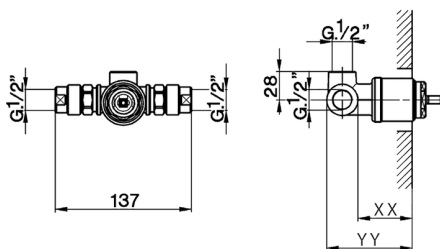

Concealed part for single lever shower mixer CONCEALED_ZA004310

MODEL **ZA004310**

Concealed part for single lever shower mixer, with noise reducers, without trim kit

AVAILABLE FINISHINGS

04 04 Without finishing

CHARACTERISTICS

Concealed **1**
 Cartridge Spare Parts **ZZ93196000**
38 mm Cartridge

Piastra/Plate/Plaque/Platte/Placa

2-3mm: XX 22-56 YY 52-86

10mm: XX 15-45 YY 45-75

2024-12-22