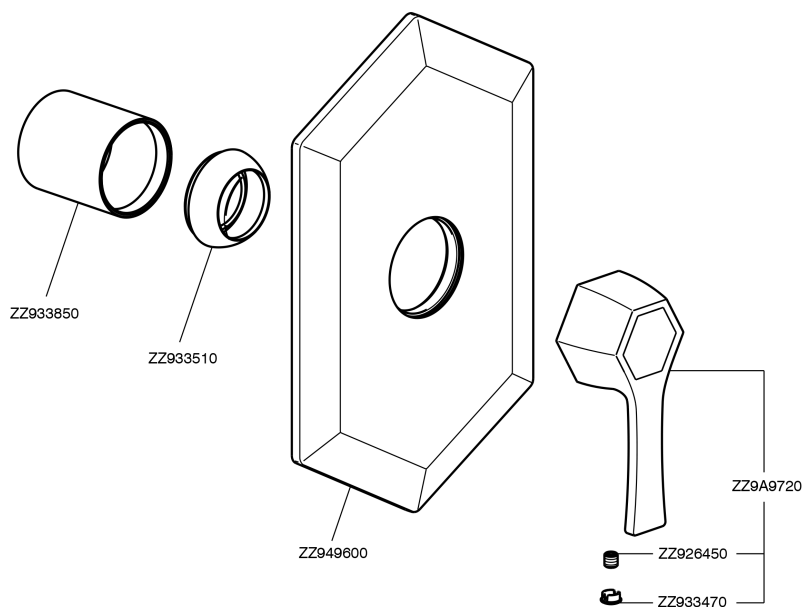

Exposed part for concealed S.L. shower valve **CHERIE_CH003000**

MODEL **CH003000**

Exposed part for concealed S.L. shower valve, without concealed part, for item ZA004310

AVAILABLE FINISHINGS

- 
6T 6T Chrome/Matt Black
- 
7C 7C Gold/Matt Black
- 
7D 7D Polished Nickel/Matt Black
- 
7E 7E Rose Gold/Matt Black

CHARACTERISTICS

Installation **Concealed**
 Required concealed parts **ZA004310**

Exposed part for concealed S.L. shower valve CHERIE_CH003000

CH003000

<https://en.cisal.it/exposed-part-for-concealed-s-l-shower-valve-cherie-ch003000>

Concealed part for single lever shower mixer CONCEALED_ZA004310

MODEL **ZA004310**

Concealed part for single lever shower mixer, with noise reducers, without trim kit

AVAILABLE FINISHINGS

04 04 Without finishing

CHARACTERISTICS

Concealed **1**
 Cartridge Spare Parts **ZZ93196000**
38 mm Cartridge

Piastra/Plate/Plaque/Platte/Placa

2-3mm: XX 22-56 YY 52-86

10mm: XX 15-45 YY 45-75

2024-12-22