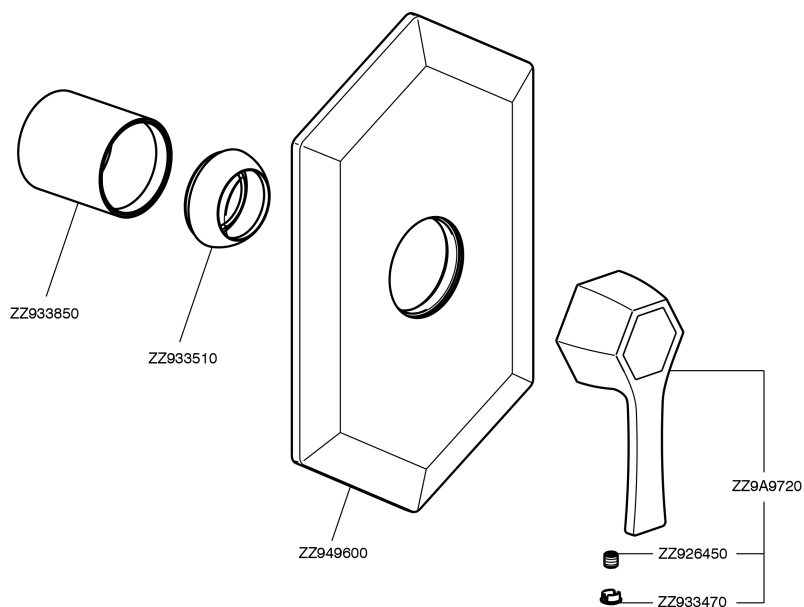

## Exposed part for concealed S.L. shower valve CHERIE\_CH003000

CH003000

<https://en.cisal.it/exposed-part-for-concealed-s-l-shower-valve-cherie-ch003000>

## Concealed part for single lever shower mixer CONCEALED\_ZA004310

ZA004310

<https://en.cisal.it/concealed-part-for-single-lever-shower-mixer-concealed-za004310>

2024-12-22