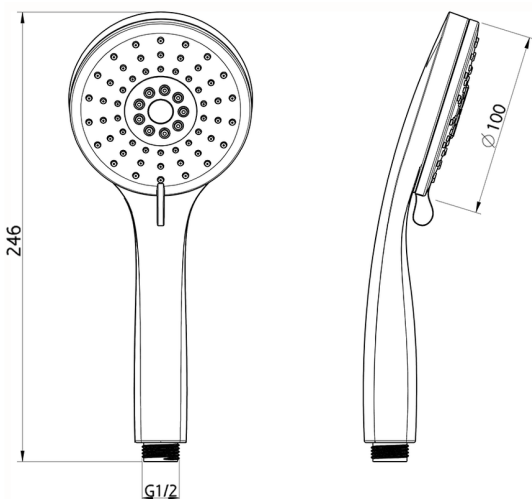

Handshower SHOWER_DS014420

MODEL **DS014420**

Handshower, 3 sprays D.100 mm ABS

AVAILABLE FINISHINGS

-  **21** 21 Chrome
-  **2B** 2B Polished Nickel
-  **40** 40 Matt Black
-  **4Q** 4Q Matt White

CHARACTERISTICS