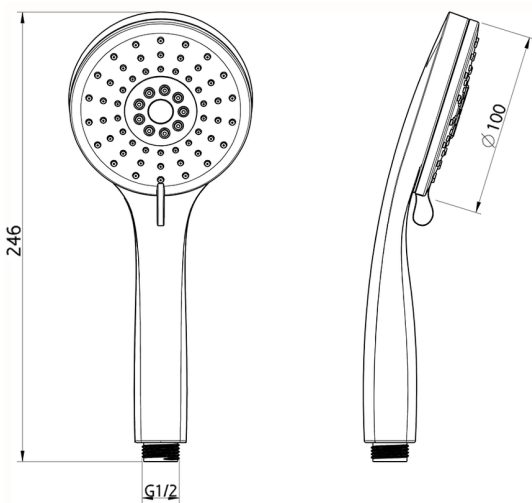

Handshower SHOWER_DS014420

MODEL **DS014420**

Handshower, 3 sprays D.100 mm ABS

AVAILABLE FINISHINGS

-  **21** 21 Chrome
-  **2B** 2B Polished Nickel
-  **40** 40 Matt Black
-  **4Q** 4Q Matt White

CHARACTERISTICS