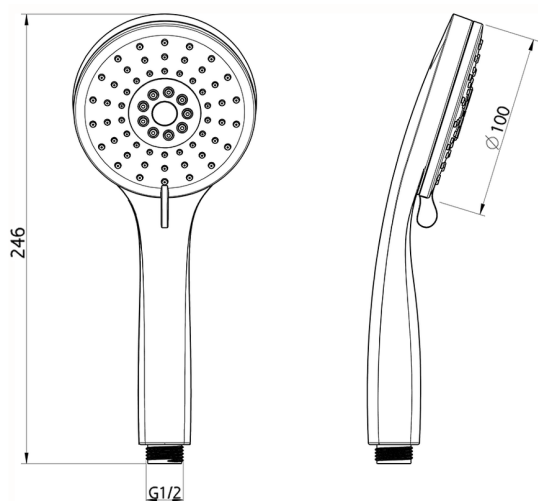

Handshower SHOWER_DS014420

MODEL **DS014420**

Handshower, 3 sprays D.100 mm ABS

AVAILABLE FINISHINGS

-  **21** 21 Chrome
-  **2B** 2B Polished Nickel
-  **40** 40 Matt Black
-  **4Q** 4Q Matt White

CHARACTERISTICS