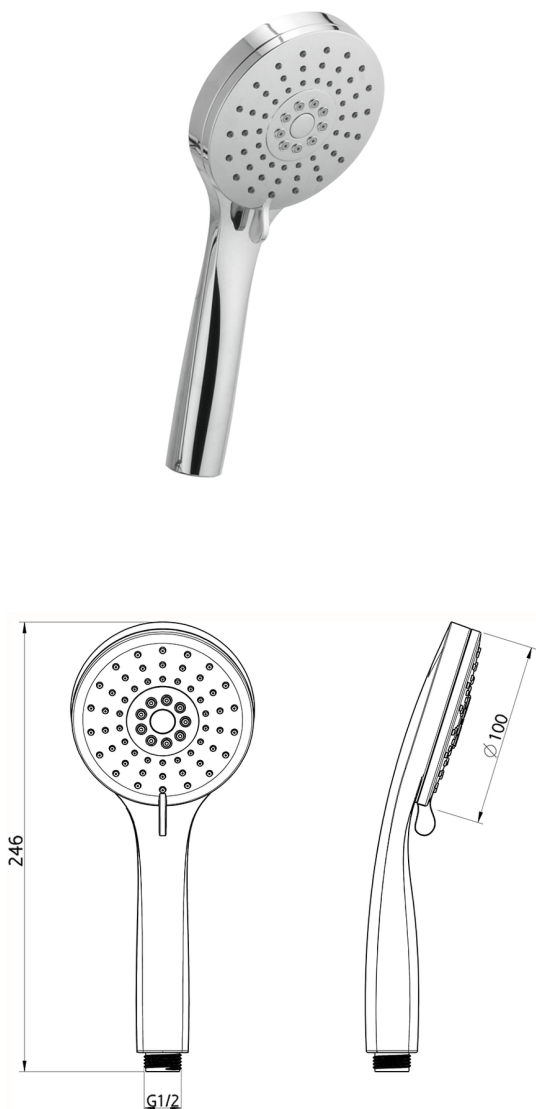

Handshower SHOWER_DS014420

MODEL **DS014420**

Handshower, 3 sprays D.100 mm ABS

AVAILABLE FINISHINGS

-  **21** 21 Chrome
-  **2B** 2B Polished Nickel
-  **40** 40 Matt Black
-  **4Q** 4Q Matt White

CHARACTERISTICS