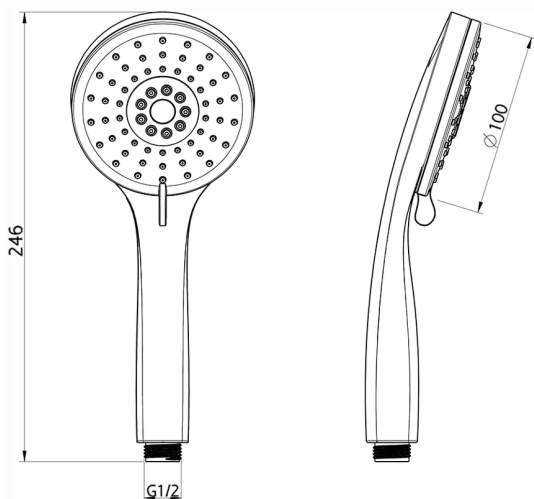

Handshower SHOWER_DS014420

MODEL **DS014420**

Handshower, 3 sprays D.100 mm ABS

AVAILABLE FINISHINGS

- **21** 21 Chrome
- **2B** 2B Polished Nickel
- **40** 40 Matt Black
- **4Q** 4Q Matt White

CHARACTERISTICS

2026-07-03