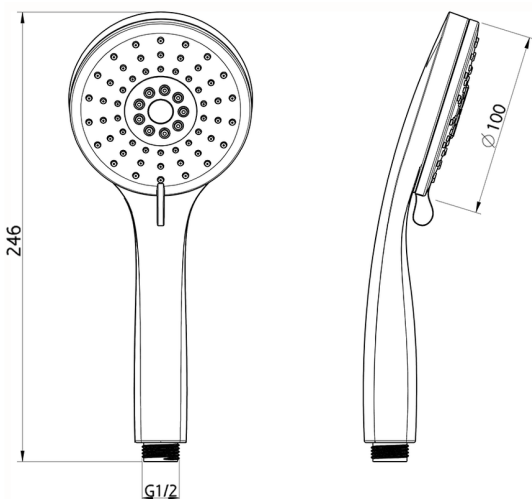

Handshower SHOWER_DS014420

MODEL **DS014420**

Handshower, 3 sprays D.100 mm ABS

AVAILABLE FINISHINGS

- **21** 21 Chrome
- **2B** 2B Polished Nickel
- **40** 40 Matt Black
- **4Q** 4Q Matt White

CHARACTERISTICS

2026-06-13