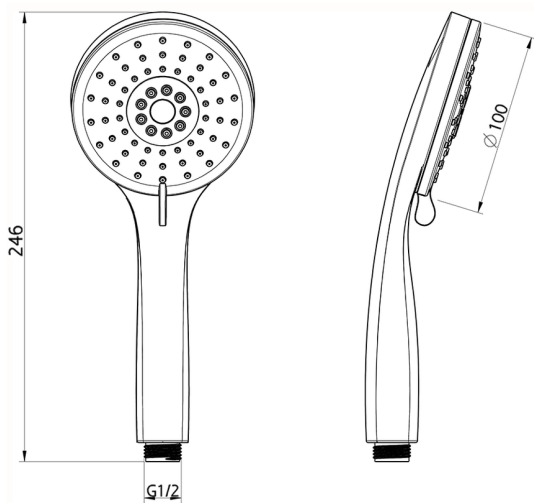

Handshower SHOWER_DS014420

MODEL **DS014420**

Handshower, 3 sprays D.100 mm ABS

AVAILABLE FINISHINGS

-  **21** 21 Chrome
-  **2B** 2B Polished Nickel
-  **40** 40 Matt Black
-  **4Q** 4Q Matt White

CHARACTERISTICS