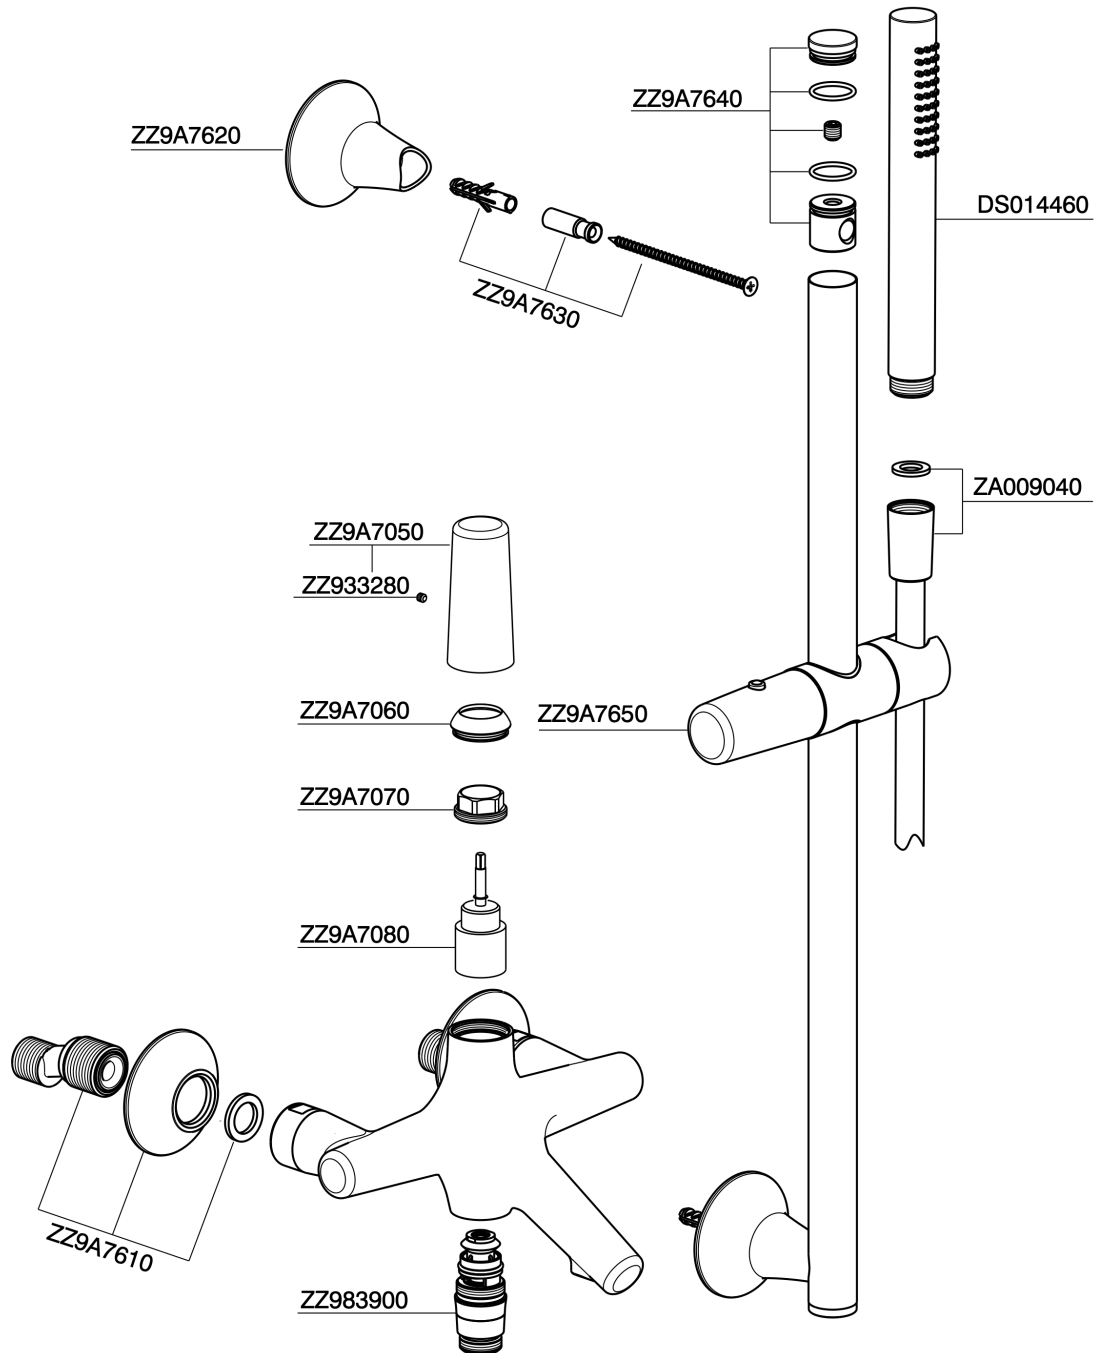

Single lever bath mixer, with shower set VITA_VI000064

MODEL **VI000064**

Single lever bath mixer, with shower set, 60 cm Rail with slide bracket, 23 mm Brass One Spray handshower, 150 cm SUPREME smooth flexible hose

AVAILABLE FINISHINGS

-  **21** 21 Chrome
-  **2Q** 2Q Black Titanium
-  **40** 40 Matt Black
-  **4Q** 4Q Matt White

CHARACTERISTICS

Cartridge Spare Parts **ZZ9A708000**

25mm Joystick single-lever cartridge

Single lever bath mixer, with shower set VITA_VI000064

VI000064

<https://en.cisal.it/single-lever-bath-mixer-with-shower-set-vita-vi000064>

2026-04-30