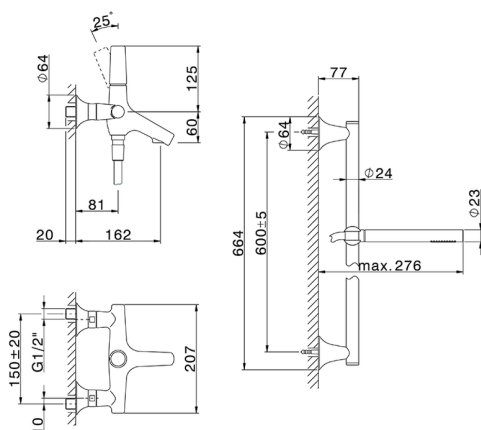

Single lever bath mixer, with shower set VITA_VI000064

MODEL **VI000064**

Single lever bath mixer, with shower set, 60 cm Rail with slide bracket, 23 mm Brass One Spray handshower, 150 cm SUPREME smooth flexible hose

AVAILABLE FINISHINGS

-  **21** 21 Chrome
-  **2Q** 2Q Black Titanium
-  **40** 40 Matt Black
-  **4Q** 4Q Matt White

CHARACTERISTICS

Cartridge Spare Parts **ZZ9A708000**

25mm Joystick single-lever cartridge

Single lever bath mixer, with shower set VITA_VI000064

VI000064

<https://en.cisal.it/single-lever-bath-mixer-with-shower-set-vita-vi000064>

2026-06-13