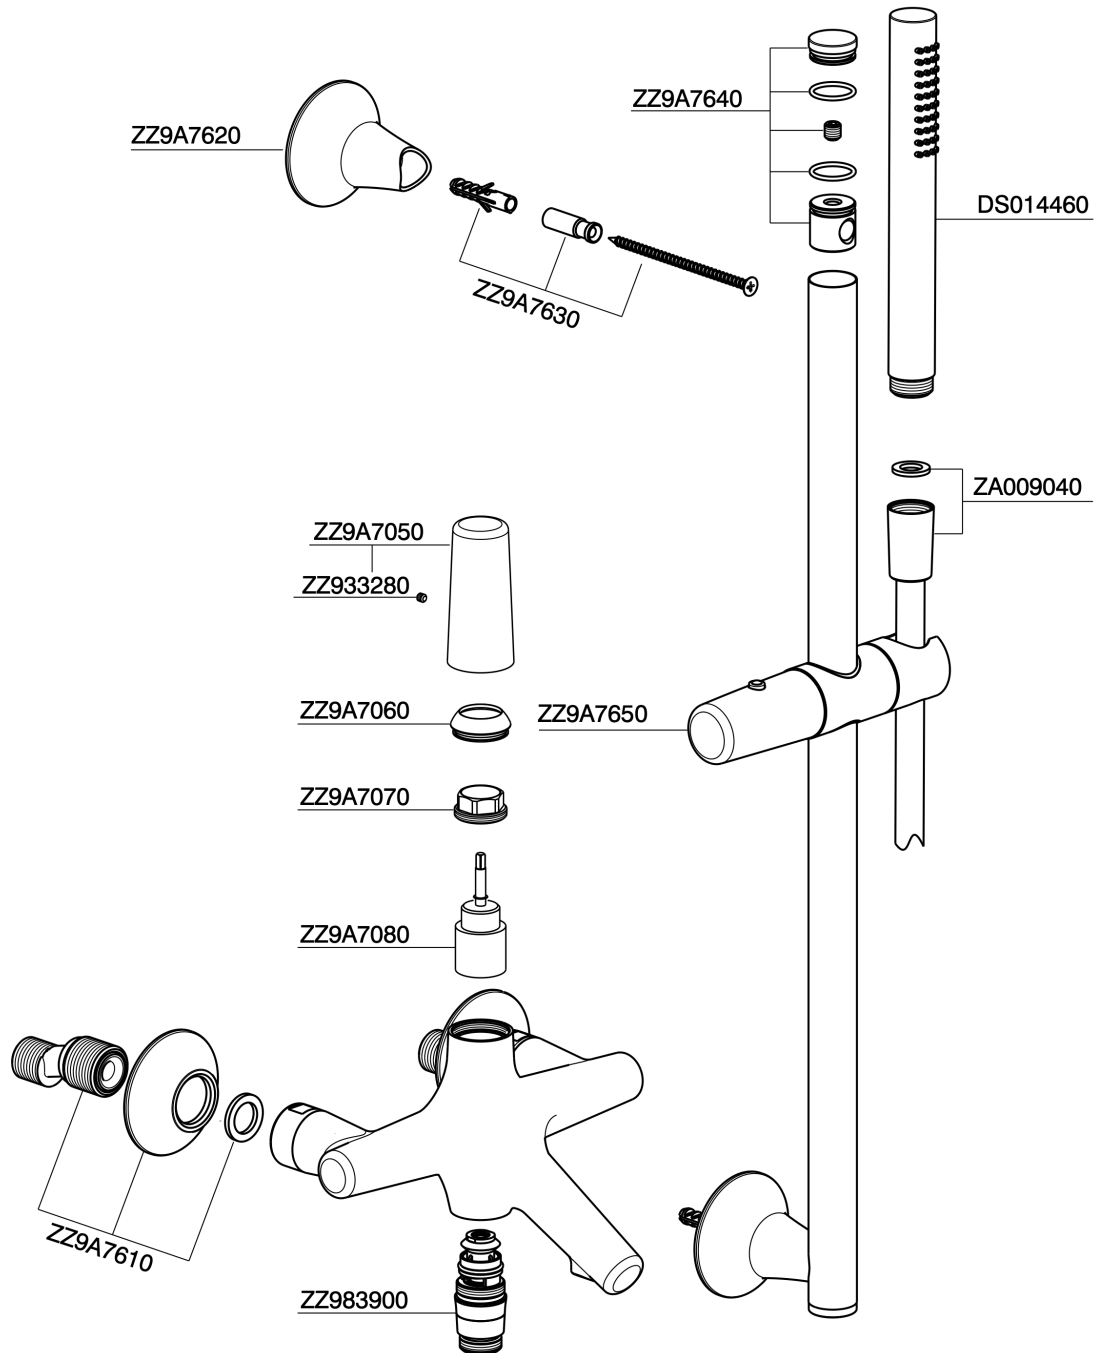

Single lever bath mixer, with shower set VITA_VI000064

MODEL **VI000064**

Single lever bath mixer, with shower set, 60 cm Rail with slide bracket, 23 mm Brass One Spray handshower, 150 cm SUPREME smooth flexible hose

AVAILABLE FINISHINGS

-  **21** 21 Chrome
-  **2Q** 2Q Black Titanium
-  **40** 40 Matt Black
-  **4Q** 4Q Matt White

CHARACTERISTICS

Cartridge Spare Parts **ZZ9A708000**

25mm Joystick single-lever cartridge

Single lever bath mixer, with shower set VITA_VI000064

VI000064

<https://en.cisal.it/single-lever-bath-mixer-with-shower-set-vita-vi000064>

2026-06-13