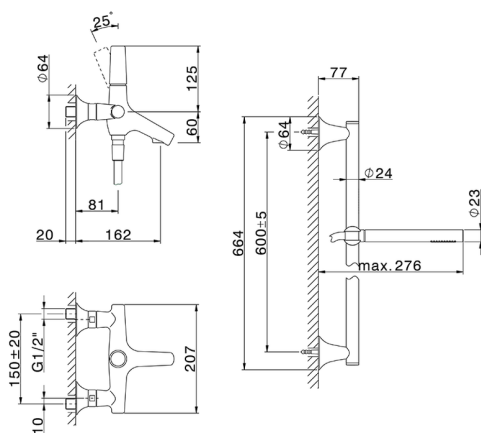

Single lever bath mixer, with shower set VITA_VI000064

MODEL **VI000064**

Single lever bath mixer, with shower set, 60 cm Rail with slide bracket, 23 mm Brass One Spray handshower, 150 cm SUPREME smooth flexible hose

AVAILABLE FINISHINGS

-  **21** 21 Chrome
-  **2Q** 2Q Black Titanium
-  **40** 40 Matt Black
-  **4Q** 4Q Matt White

CHARACTERISTICS

Cartridge Spare Parts **ZZ9A708000**

25mm Joystick single-lever cartridge

Single lever bath mixer, with shower set VITA_VI000064

VI000064

<https://en.cisal.it/single-lever-bath-mixer-with-shower-set-vita-vi000064>

2026-04-30