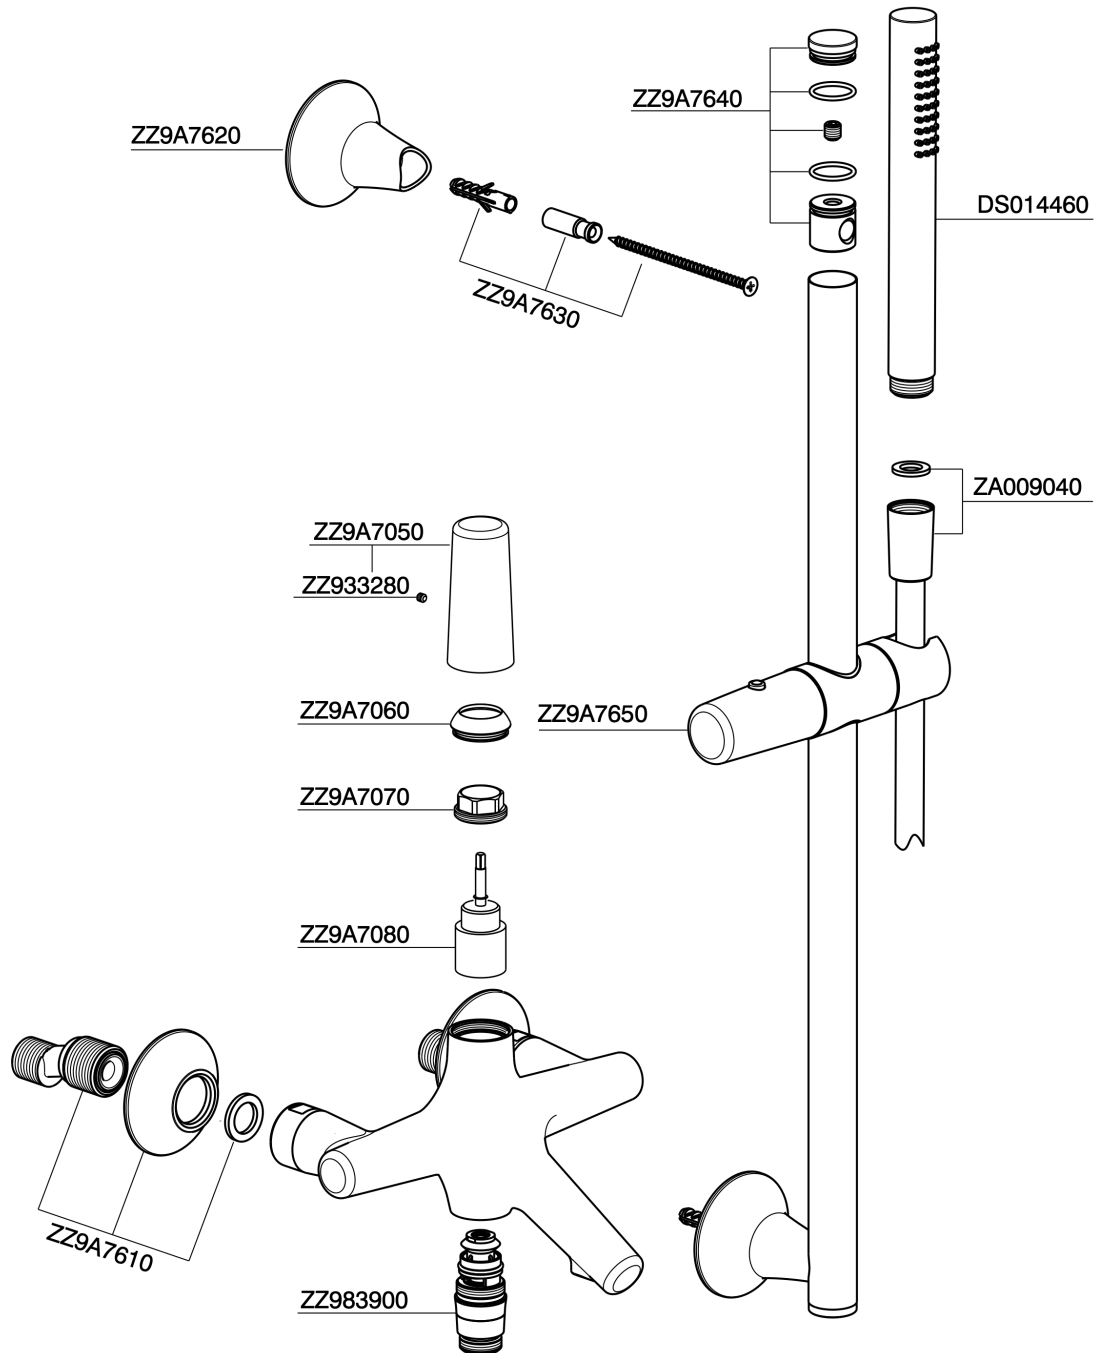

## Single lever bath mixer, with shower set VITA\_VI000064

MODEL **VI000064**

Single lever bath mixer, with shower set, 60 cm Rail with slide bracket, 23 mm Brass One Spray handshower, 150 cm SUPREME smooth flexible hose

### CHARACTERISTICS

Cartridge Spare Parts **ZZ9A708000**

**25mm Joystick single-lever cartridge**

## Single lever bath mixer, with shower set VITA\_VI000064

VI000064

<https://en.cisal.it/single-lever-bath-mixer-with-shower-set-vita-vi000064>

2026-05-19