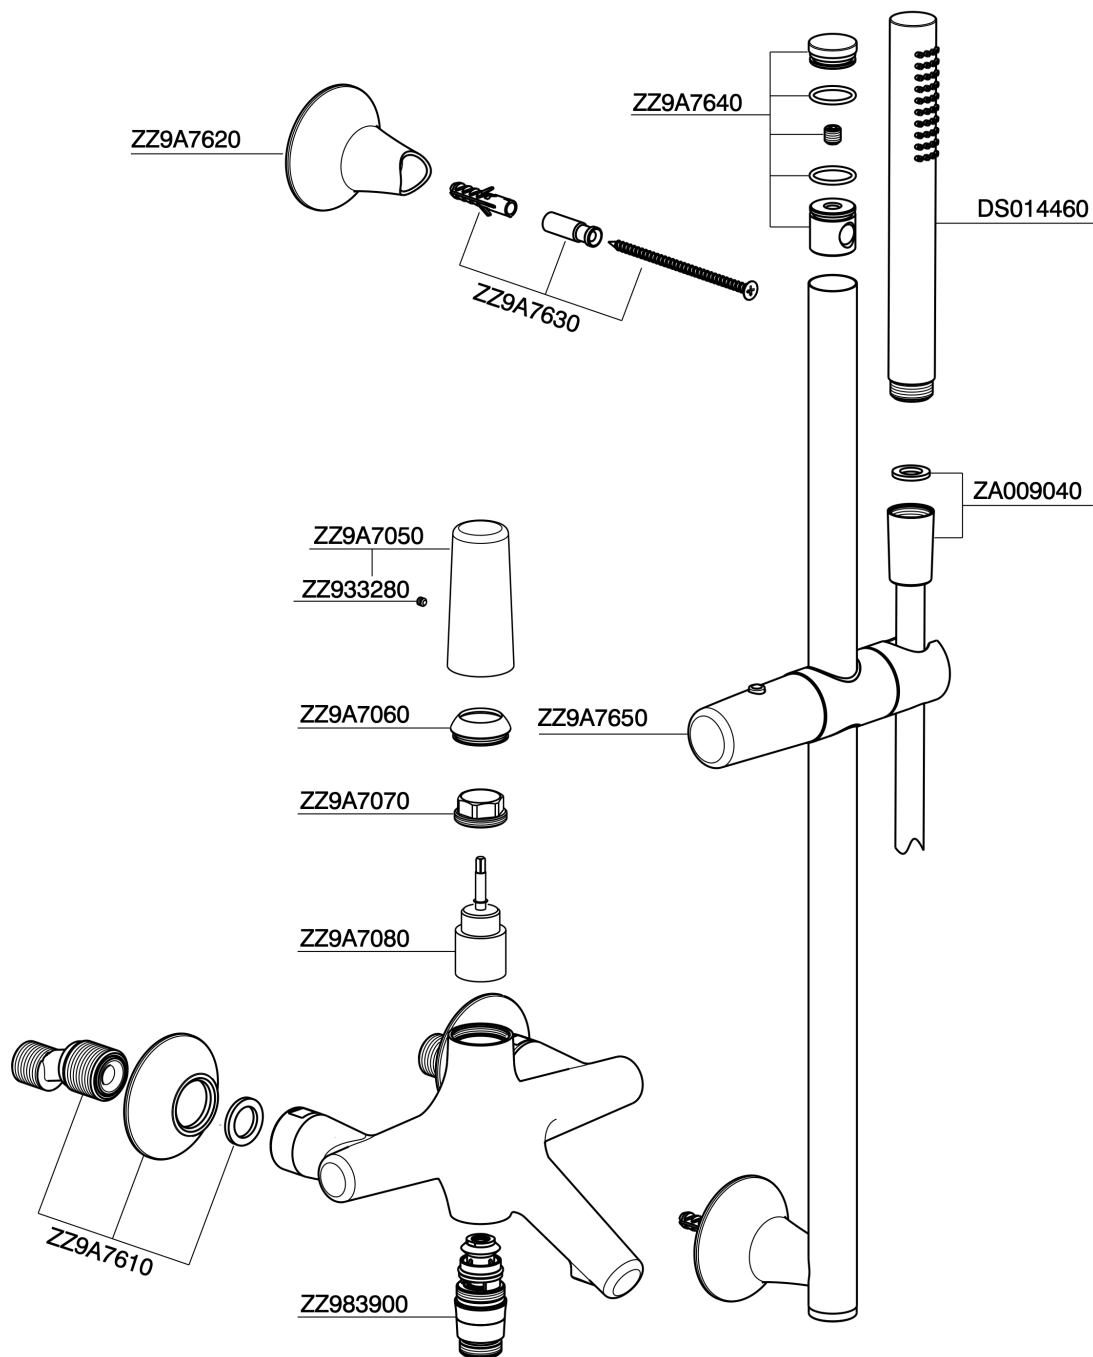

Single lever bath mixer, with shower set VITA_VI000064

MODEL **VI000064**

Single lever bath mixer, with shower set, 60 cm Rail with slide bracket, 23 mm Brass One Spray handshower, 150 cm SUPREME smooth flexible hose

AVAILABLE FINISHINGS

-  **21** 21 Chrome
-  **2Q** 2Q Black Titanium
-  **40** 40 Matt Black
-  **4Q** 4Q Matt White

CHARACTERISTICS

Cartridge Spare Parts **ZZ9A708000**

25mm Joystick single-lever cartridge

Single lever bath mixer, with shower set VITA_VI000064

VI000064

<https://en.cisal.it/single-lever-bath-mixer-with-shower-set-vita-vi000064>

2026-06-14