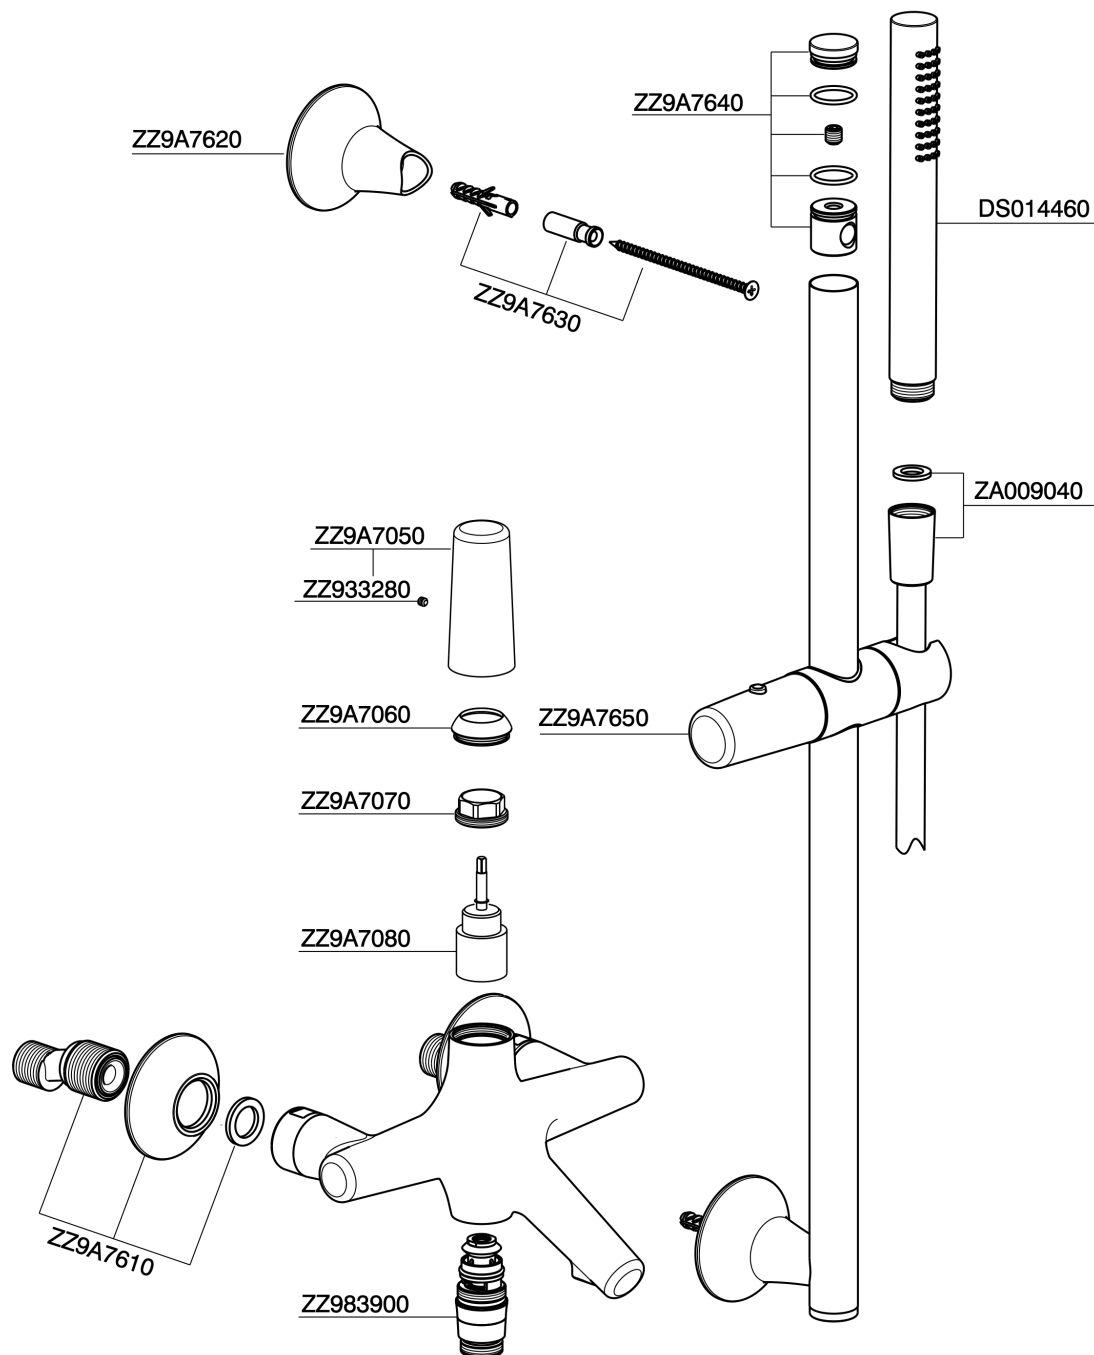

Single lever bath mixer, with shower set VITA_VI000064

MODEL **VI000064**

Single lever bath mixer, with shower set, 60 cm Rail with slide bracket, 23 mm Brass One Spray handshower, 150 cm SUPREME smooth flexible hose

AVAILABLE FINISHINGS

-  **21** 21 Chrome
-  **2Q** 2Q Black Titanium
-  **40** 40 Matt Black
-  **4Q** 4Q Matt White

CHARACTERISTICS

Cartridge Spare Parts **ZZ9A708000**

25mm Joystick single-lever cartridge

Single lever bath mixer, with shower set VITA_VI000064

VI000064

<https://en.cisal.it/single-lever-bath-mixer-with-shower-set-vita-vi000064>

2026-04-06