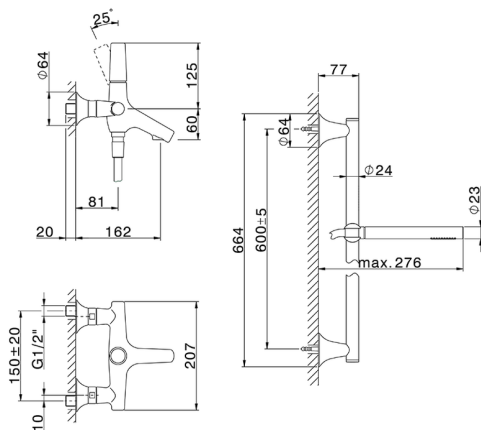

Single lever bath mixer, with shower set VITA_VI000064

MODEL **VI000064**

Single lever bath mixer, with shower set, 60 cm Rail with slide bracket, 23 mm Brass One Spray handshower, 150 cm SUPREME smooth flexible hose

AVAILABLE FINISHINGS

-  **21** 21 Chrome
-  **2Q** 2Q Black Titanium
-  **40** 40 Matt Black
-  **4Q** 4Q Matt White

CHARACTERISTICS

Cartridge Spare Parts **ZZ9A708000**

25mm Joystick single-lever cartridge

Single lever bath mixer, with shower set VITA_VI000064

VI000064

<https://en.cisal.it/single-lever-bath-mixer-with-shower-set-vita-vi000064>

2026-04-06