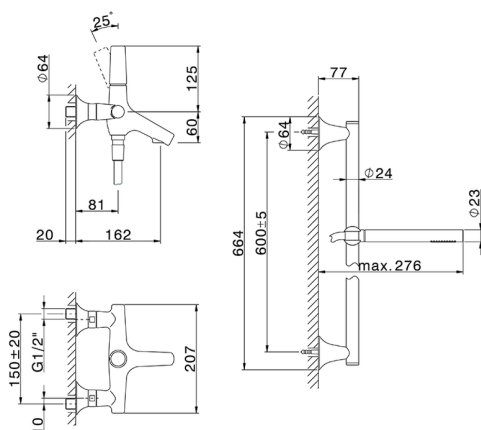

Single lever bath mixer, with shower set VITA_VI000064

MODEL **VI000064**

Single lever bath mixer, with shower set, 60 cm Rail with slide bracket, 23 mm Brass One Spray handshower, 150 cm SUPREME smooth flexible hose

AVAILABLE FINISHINGS

-  **21** 21 Chrome
-  **2Q** 2Q Black Titanium
-  **40** 40 Matt Black
-  **4Q** 4Q Matt White

CHARACTERISTICS

Cartridge Spare Parts **ZZ9A708000**

25mm Joystick single-lever cartridge

Single lever bath mixer, with shower set VITA_VI000064

VI000064

<https://en.cisal.it/single-lever-bath-mixer-with-shower-set-vita-vi000064>

2026-06-14