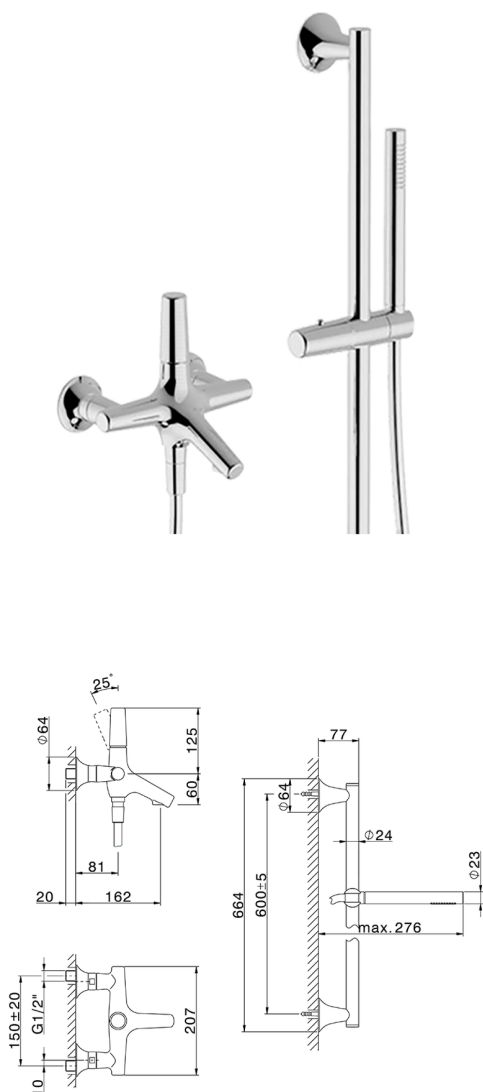

## Single lever bath mixer, with shower set VITA\_VI000064

MODEL **VI000064**

Single lever bath mixer, with shower set, 60 cm Rail with slide bracket, 23 mm Brass One Spray handshower, 150 cm SUPREME smooth flexible hose

### AVAILABLE FINISHINGS

-  **21** 21 Chrome
-  **2Q** 2Q Black Titanium
-  **40** 40 Matt Black
-  **4Q** 4Q Matt White

### CHARACTERISTICS

Cartridge Spare Parts **ZZ9A708000**

**25mm Joystick single-lever cartridge**

## Single lever bath mixer, with shower set VITA\_VI000064

VI000064

<https://en.cisal.it/single-lever-bath-mixer-with-shower-set-vita-vi000064>

2026-05-19