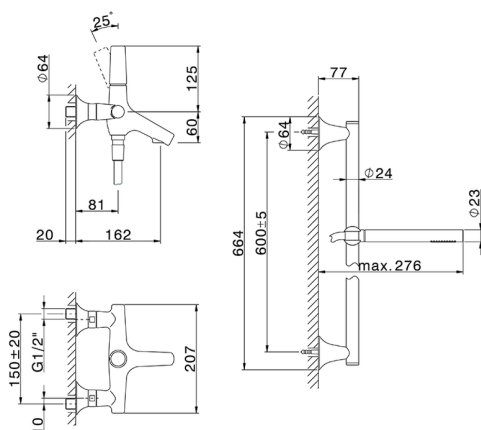

Single lever bath mixer, with shower set VITA_VI000064

MODEL **VI000064**

Single lever bath mixer, with shower set, 60 cm Rail with slide bracket, 23 mm Brass One Spray handshower, 150 cm SUPREME smooth flexible hose

AVAILABLE FINISHINGS

-  **21** 21 Chrome
-  **2Q** 2Q Black Titanium
-  **40** 40 Matt Black
-  **4Q** 4Q Matt White

CHARACTERISTICS

Cartridge Spare Parts **ZZ9A708000**

25mm Joystick single-lever cartridge

Single lever bath mixer, with shower set VITA_VI000064

VI000064

<https://en.cisal.it/single-lever-bath-mixer-with-shower-set-vita-vi000064>

2026-04-08