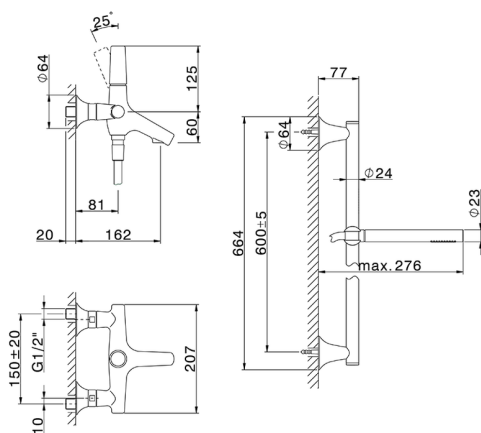

Single lever bath mixer, with shower set VITA_VI000064

MODEL **VI000064**

Single lever bath mixer, with shower set, 60 cm Rail with slide bracket, 23 mm Brass One Spray handshower, 150 cm SUPREME smooth flexible hose

AVAILABLE FINISHINGS

-  **21** 21 Chrome
-  **2Q** 2Q Black Titanium
-  **40** 40 Matt Black
-  **4Q** 4Q Matt White

CHARACTERISTICS

Cartridge Spare Parts **ZZ9A708000**

25mm Joystick single-lever cartridge

Single lever bath mixer, with shower set VITA_VI000064

VI000064

<https://en.cisal.it/single-lever-bath-mixer-with-shower-set-vita-vi000064>

2026-04-28