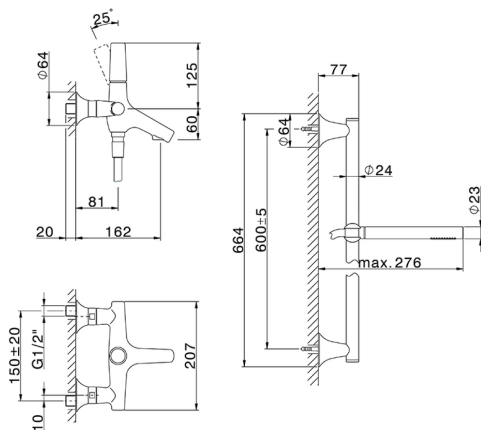

Single lever bath mixer, with shower set VITA_VI000064

MODEL **VI000064**

Single lever bath mixer, with shower set, 60 cm Rail with slide bracket, 23 mm Brass One Spray handshower, 150 cm SUPREME smooth flexible hose

AVAILABLE FINISHINGS

-  **21** 21 Chrome
-  **2Q** 2Q Black Titanium
-  **40** 40 Matt Black
-  **4Q** 4Q Matt White

CHARACTERISTICS

Cartridge Spare Parts **ZZ9A708000**

25mm Joystick single-lever cartridge

Single lever bath mixer, with shower set VITA_VI000064

VI000064

<https://en.cisal.it/single-lever-bath-mixer-with-shower-set-vita-vi000064>

2026-05-19