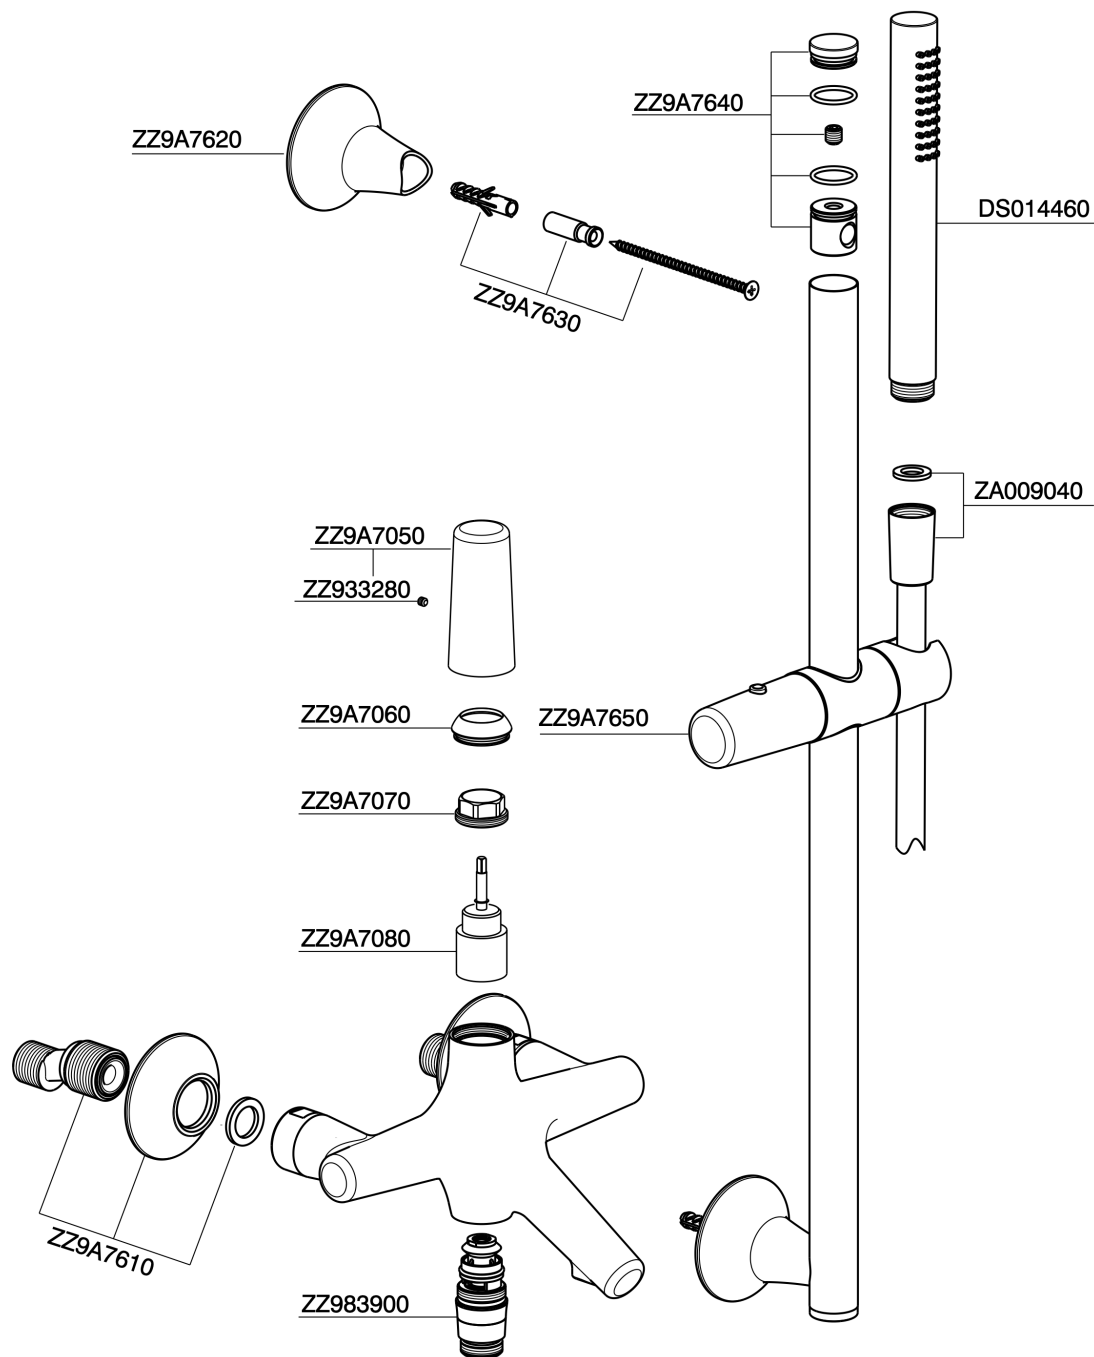

Single lever bath mixer, with shower set VITA_VI000064

MODEL **VI000064**

Single lever bath mixer, with shower set, 60 cm Rail with slide bracket, 23 mm Brass One Spray handshower, 150 cm SUPREME smooth flexible hose

AVAILABLE FINISHINGS

-  **21** 21 Chrome
-  **2Q** 2Q Black Titanium
-  **40** 40 Matt Black
-  **4Q** 4Q Matt White

CHARACTERISTICS

Cartridge Spare Parts **ZZ9A708000**

25mm Joystick single-lever cartridge

Single lever bath mixer, with shower set VITA_VI000064

VI000064

<https://en.cisal.it/single-lever-bath-mixer-with-shower-set-vita-vi000064>

2026-04-28