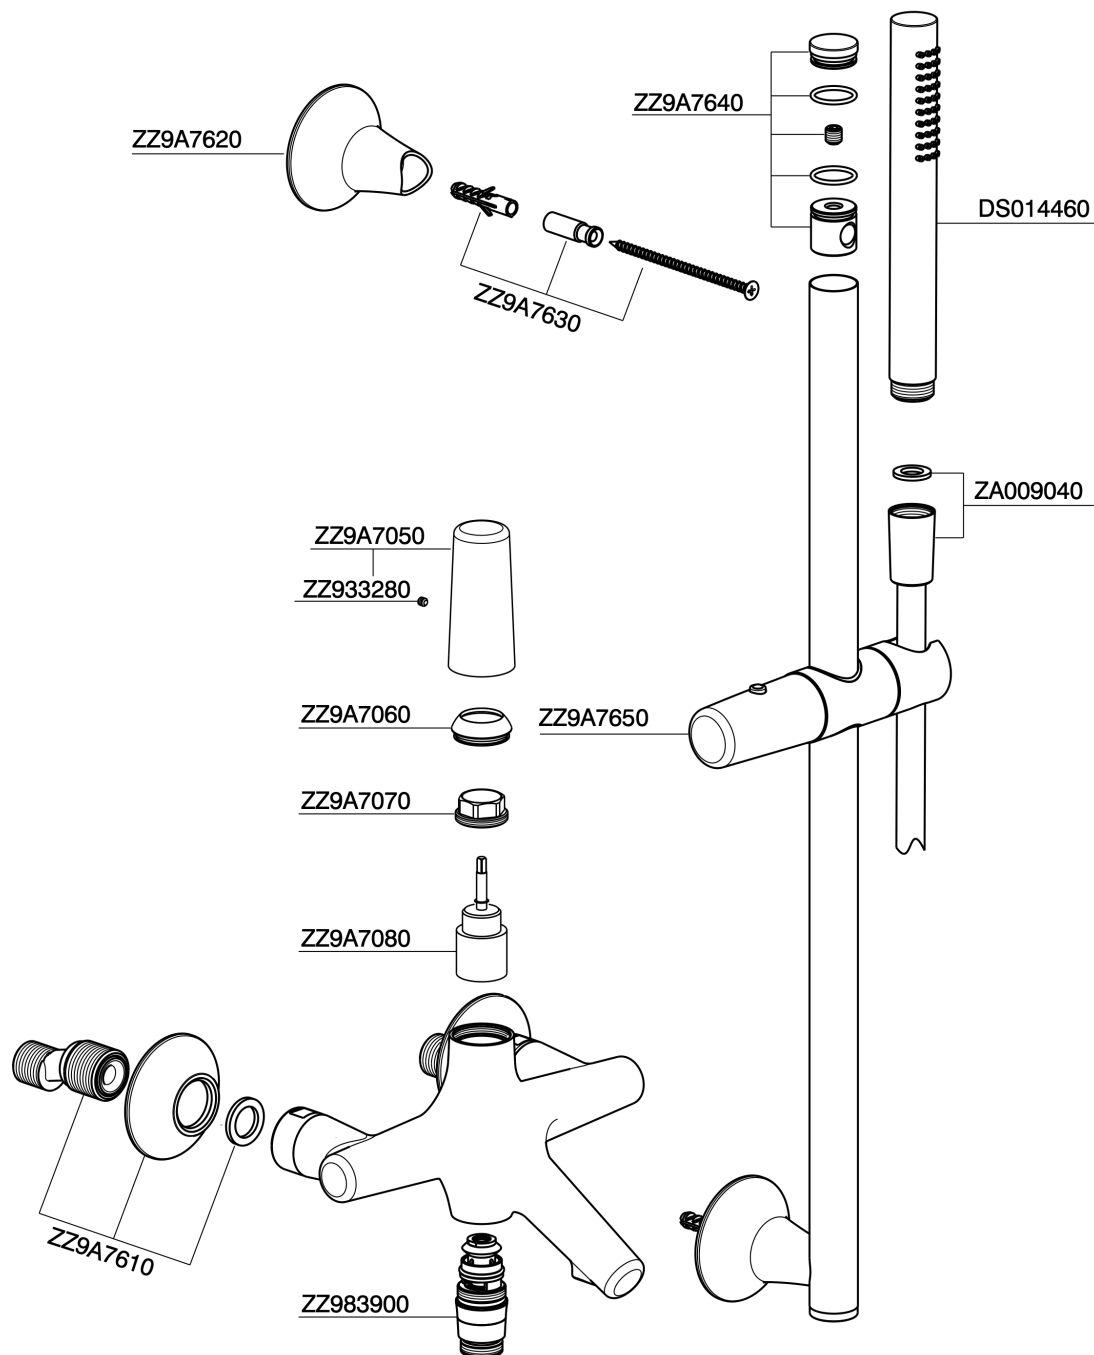

Single lever bath mixer, with shower set VITA_VI000064

MODEL **VI000064**

Single lever bath mixer, with shower set, 60 cm Rail with slide bracket, 23 mm Brass One Spray handshower, 150 cm SUPREME smooth flexible hose

AVAILABLE FINISHINGS

-  **21** 21 Chrome
-  **2Q** 2Q Black Titanium
-  **40** 40 Matt Black
-  **4Q** 4Q Matt White

CHARACTERISTICS

Cartridge Spare Parts **ZZ9A708000**

25mm Joystick single-lever cartridge

Single lever bath mixer, with shower set VITA_VI000064

VI000064

<https://en.cisal.it/single-lever-bath-mixer-with-shower-set-vita-vi000064>

2026-05-19