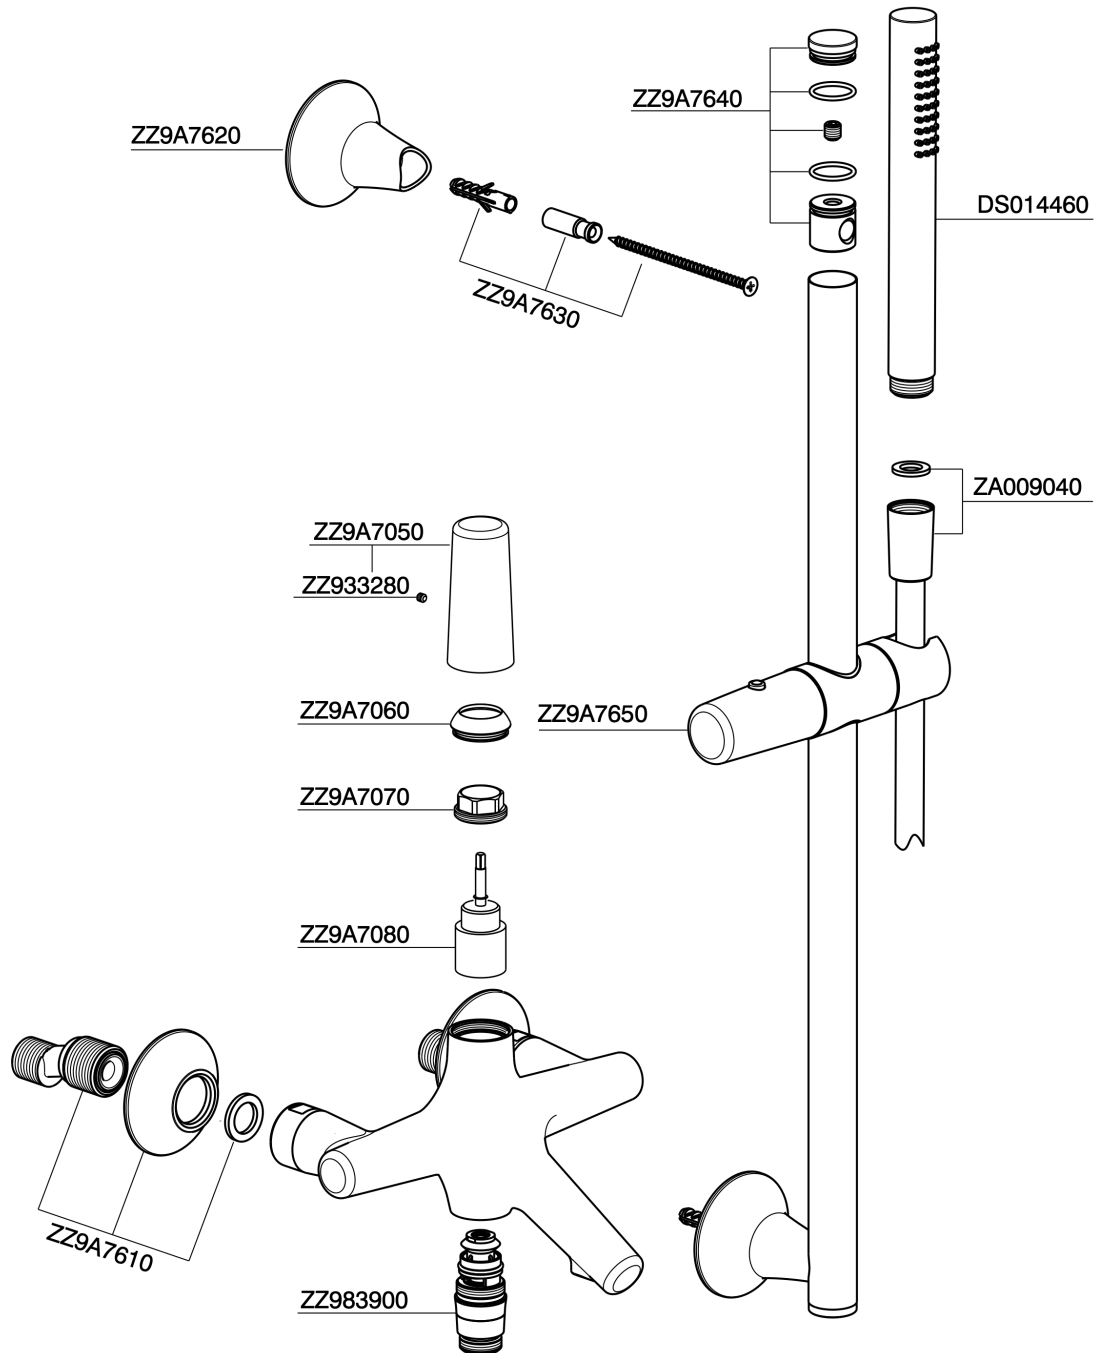

Single lever bath mixer, with shower set VITA_VI000064

MODEL **VI000064**

Single lever bath mixer, with shower set, 60 cm Rail with slide bracket, 23 mm Brass One Spray handshower, 150 cm SUPREME smooth flexible hose

AVAILABLE FINISHINGS

-  **21** 21 Chrome
-  **2Q** 2Q Black Titanium
-  **40** 40 Matt Black
-  **4Q** 4Q Matt White

CHARACTERISTICS

Cartridge Spare Parts **ZZ9A708000**

25mm Joystick single-lever cartridge

Single lever bath mixer, with shower set VITA_VI000064

VI000064

<https://en.cisal.it/single-lever-bath-mixer-with-shower-set-vita-vi000064>

2026-04-08