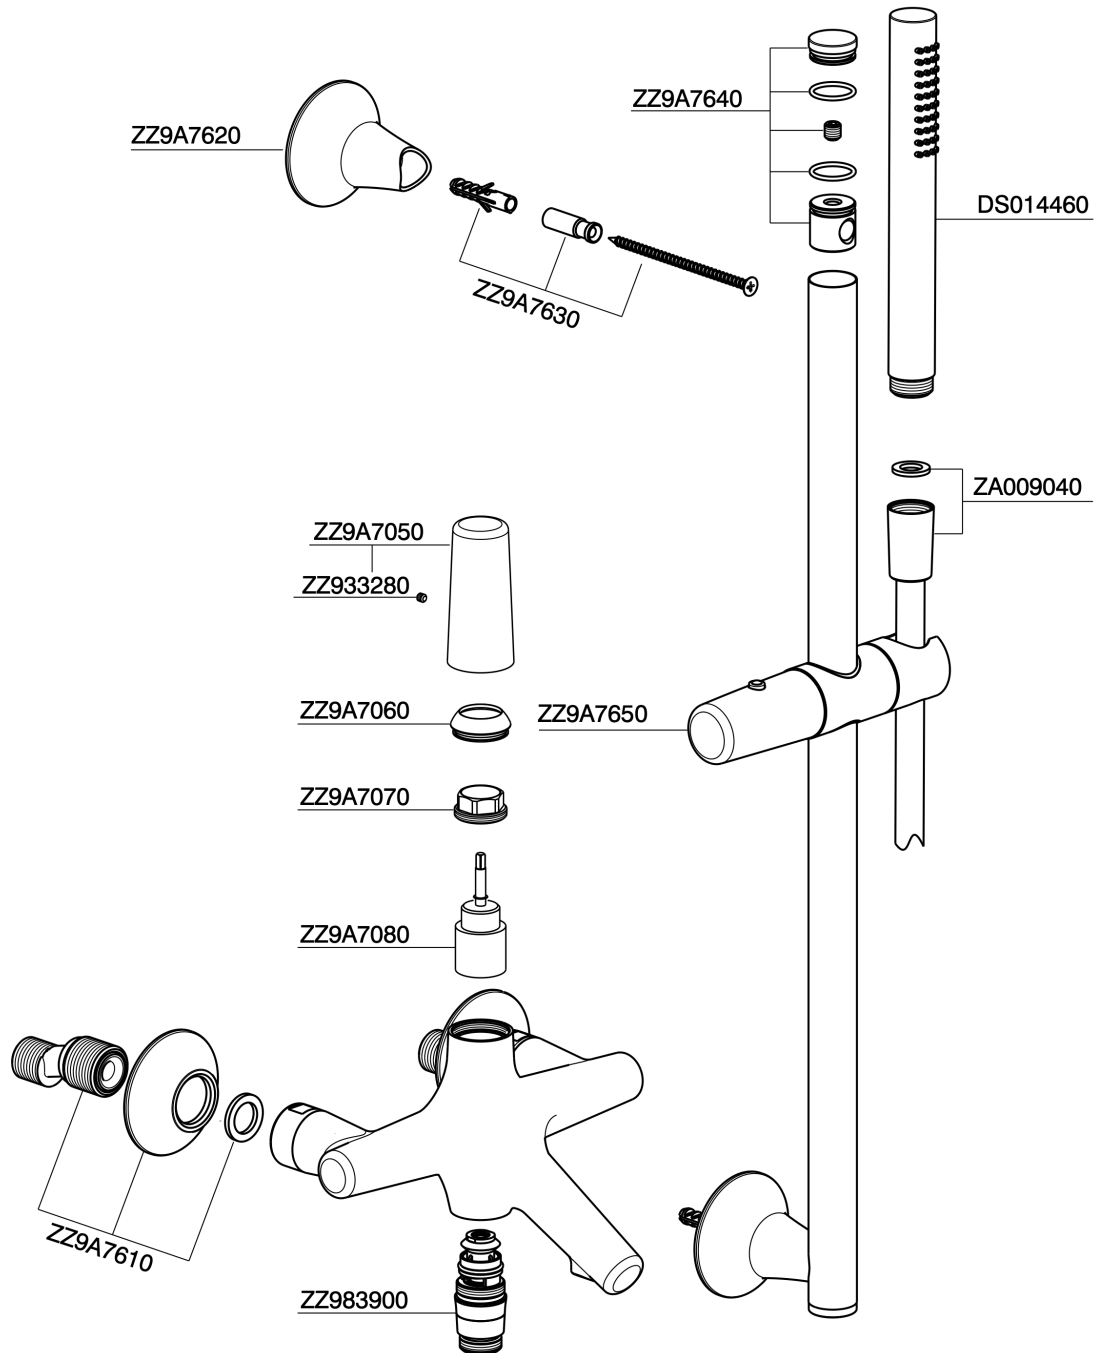

## Single lever bath mixer, with shower set VITA\_VI000064

MODEL **VI000064**

Single lever bath mixer, with shower set, 60 cm Rail with slide bracket, 23 mm Brass One Spray handshower, 150 cm SUPREME smooth flexible hose

### CHARACTERISTICS

Cartridge Spare Parts **ZZ9A708000**

**25mm Joystick single-lever cartridge**

## Single lever bath mixer, with shower set VITA\_VI000064

VI000064

<https://en.cisal.it/single-lever-bath-mixer-with-shower-set-vita-vi000064>

2026-04-06