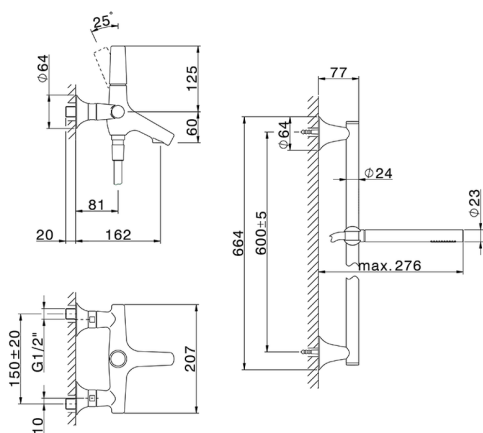

## Single lever bath mixer, with shower set VITA\_VI000064

MODEL **VI000064**

Single lever bath mixer, with shower set, 60 cm Rail with slide bracket, 23 mm Brass One Spray handshower, 150 cm SUPREME smooth flexible hose

### CHARACTERISTICS

Cartridge Spare Parts **ZZ9A708000**

**25mm Joystick single-lever cartridge**