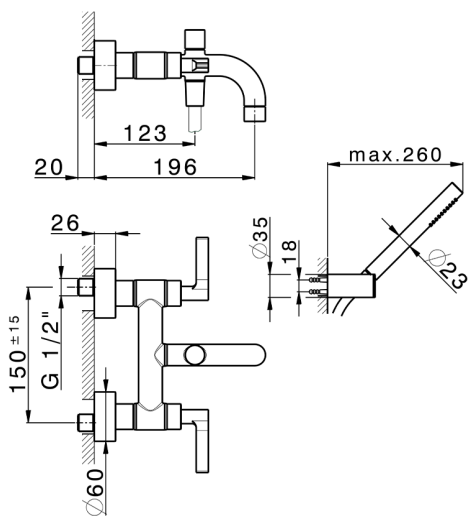

CHARACTERISTICS

2024-12-30