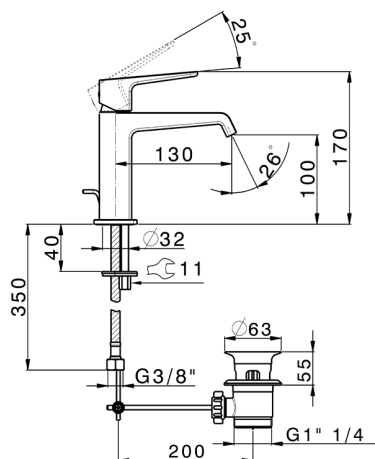

Single lever 'large' washbasin mixer ROCK&ROLL_RL000494

MODEL **RL000494**

Single lever 'large' washbasin mixer, with 1"1/4 automatic pop up waste, G.3/8" stainless steel flexible hoses

AVAILABLE FINISHINGS

-  **21** 21 Chrome
-  **2F** 2F Brushed Nickel
-  **40** 40 Matt Black

CHARACTERISTICS

Cartridge Spare Parts **ZZ96550000**

25 mm Cartridge

Single lever 'large' washbasin mixer ROCK&ROLL_RL000494

RL000494

<https://en.cisal.it/single-lever-large-washbasin-mixer-rockroll-rl000494>

2025-01-05