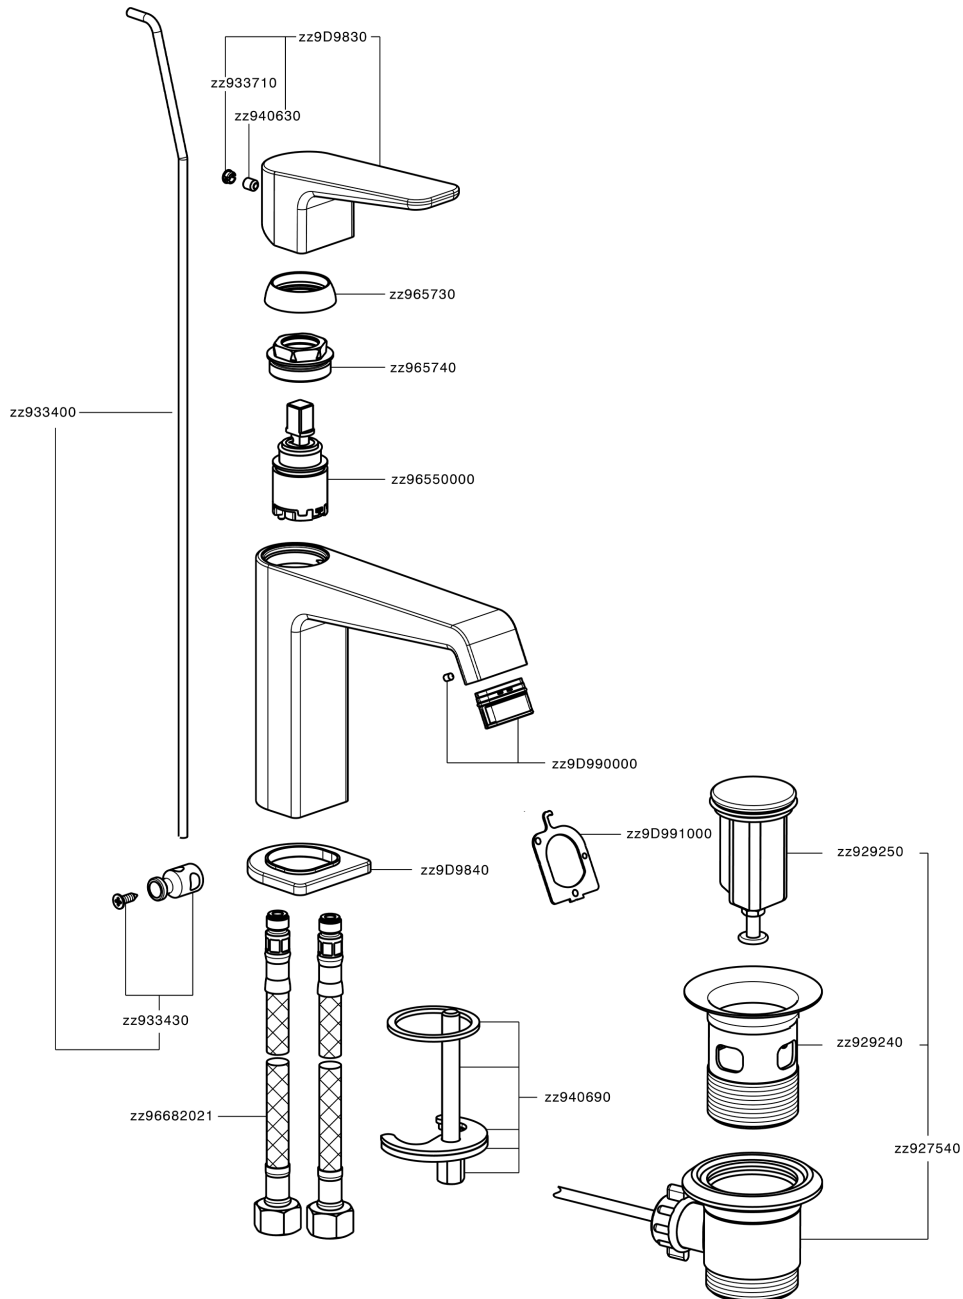

Single lever 'large' washbasin mixer ROCK&ROLL_RL000494

MODEL **RL000494**

Single lever 'large' washbasin mixer, with 1"1/4 automatic pop up waste, G.3/8" stainless steel flexible hoses

AVAILABLE FINISHINGS

-  **21** 21 Chrome
-  **2F** 2F Brushed Nickel
-  **40** 40 Matt Black

CHARACTERISTICS

Cartridge Spare Parts **ZZ96550000**

25 mm Cartridge

Single lever 'large' washbasin mixer ROCK&ROLL_RL000494

RL000494

<https://en.cisal.it/single-lever-large-washbasin-mixer-rockroll-rl000494>

2025-01-05