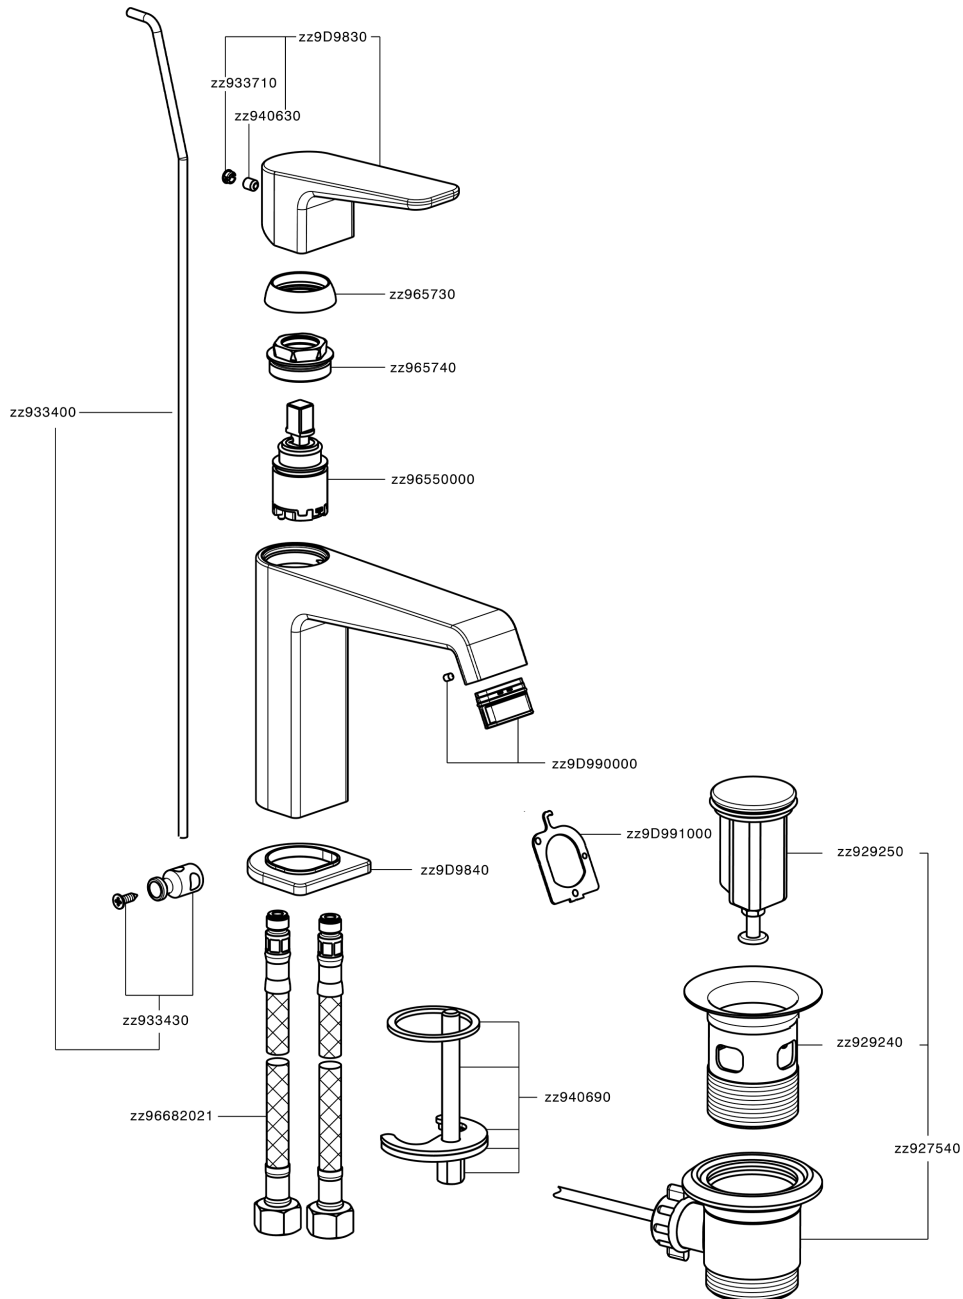

## Single lever 'large' washbasin mixer ROCK&ROLL\_RL000494

MODEL **RL000494**

Single lever 'large' washbasin mixer, with 1"1/4 automatic pop up waste, G.3/8" stainless steel flexible hoses

### CHARACTERISTICS

Cartridge Spare Parts **ZZ96550000**

**25 mm Cartridge**

## Single lever 'large' washbasin mixer ROCK&ROLL\_RL000494

RL000494

<https://en.cisal.it/single-lever-large-washbasin-mixer-rockroll-rl000494>

2025-01-05