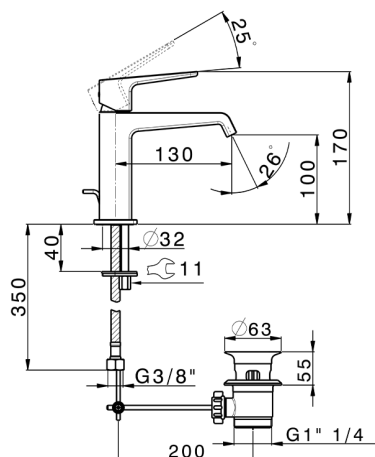

## Single lever 'large' washbasin mixer ROCK&ROLL\_RL000494

MODEL **RL000494**

Single lever 'large' washbasin mixer, with 1"1/4 automatic pop up waste, G.3/8" stainless steel flexible hoses

### CHARACTERISTICS

Cartridge Spare Parts **ZZ96550000**

**25 mm Cartridge**

## Single lever 'large' washbasin mixer ROCK&ROLL\_RL000494

RL000494

<https://en.cisal.it/single-lever-large-washbasin-mixer-rockroll-rl000494>

2025-01-05