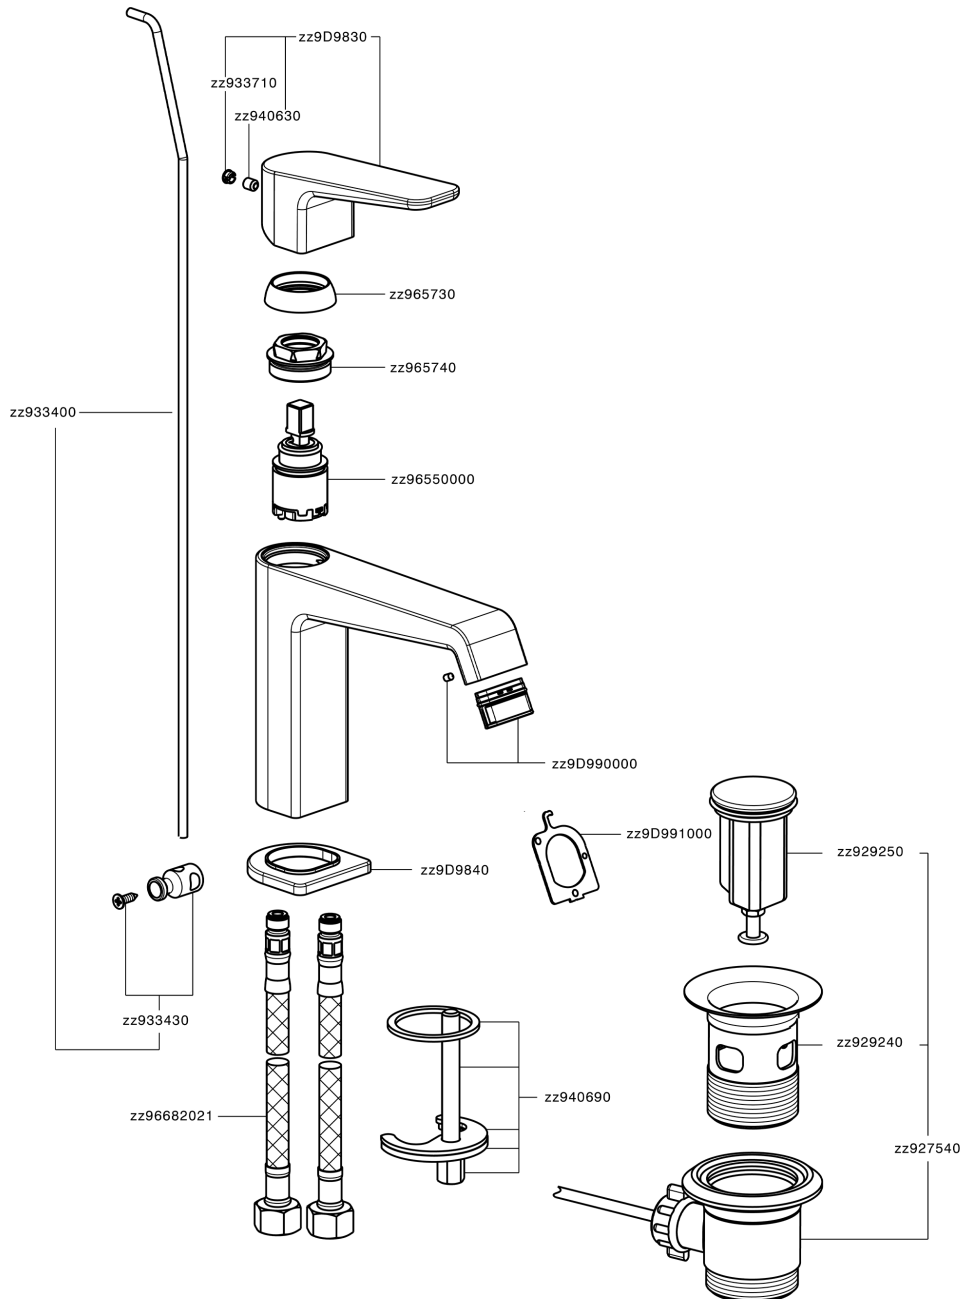

Single lever 'large' washbasin mixer ROCK&ROLL_RL000494

RL000494

<https://en.cisal.it/single-lever-large-washbasin-mixer-rockroll-rl000494>

2025-01-05